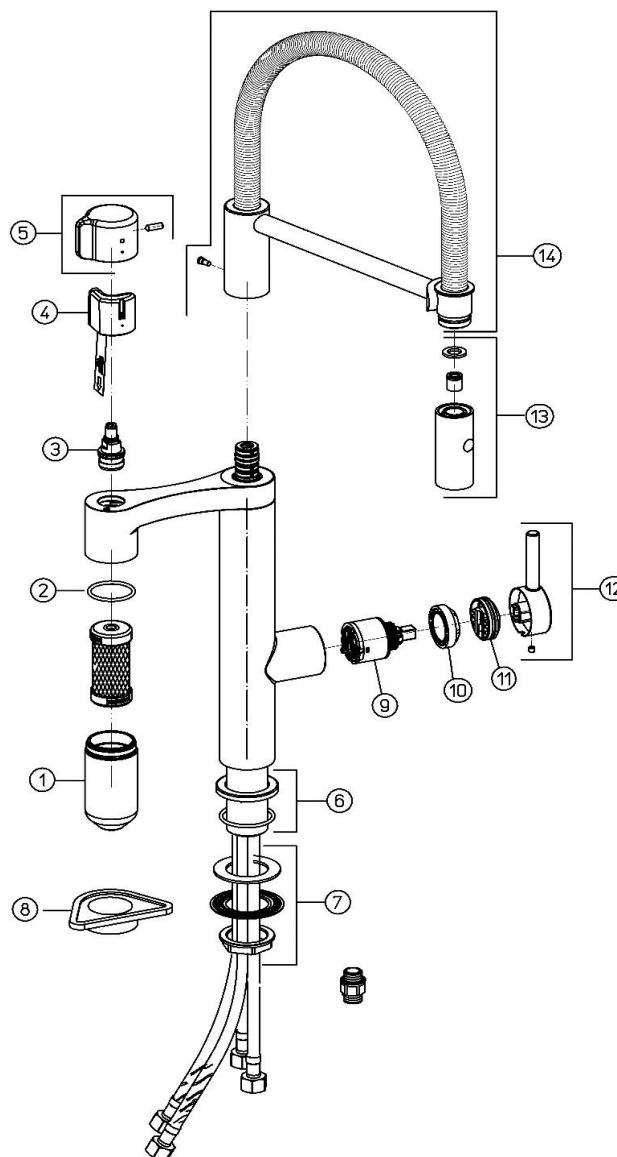

Line: **VITAL 2,0**

Model: **Chrome/Gun metal Pull Out**

FUN: 120.0621.230

Supplier Code: 64CR643P4CFB2FK

### SPARE PARTS LIST

#	Supplier Code	FUN	EAN	Description	Qty	€
1	64CR643CFBILFFK	133.0587.464	7612985716086	Filter Holder	1	
2	OR32,99X2,62SILGFK	133.0587.466	7612985716703	ORING	1	
3	53CC581M20X1GRSSETFK	133.0587.467	7612985716710	Headwork	1	
4	64CC643CFBOXELFK	133.0587.468	7612985716727	Electronic device (Timer)	1	
5	64P4643CFMAFK	133.0587.469	7612985716734	Filter handle	1	
6	64CR643CFARFK	133.0587.541	7612985716741	Base ring	1	
7	53CC957/643CFAFK	133.0587.542	7612985716758	Fixing kit	1	
8	53CC927FKFK	133.0471.182	7612981826772	Flange	1	
9	53CC956KJ35AFK	133.0574.430	7612985670111	Cartridge	1	
10	69CC954ABSAFK	133.0470.702	7612981826710	Nut	1	
11	53CR954ABS643CFAMFK	133.0587.543	7612985716765	Cover	1	
12	64CR643CFAMARB1FSFK	133.0587.544	7612985716772	Handle	1	
13	64CR643CFBMOLFMAVFK	133.0587.545	7612985716789	Spout	1	
14	64CR155/643CFBVMFK	133.0587.546	7612985716796	Hand shower	1	