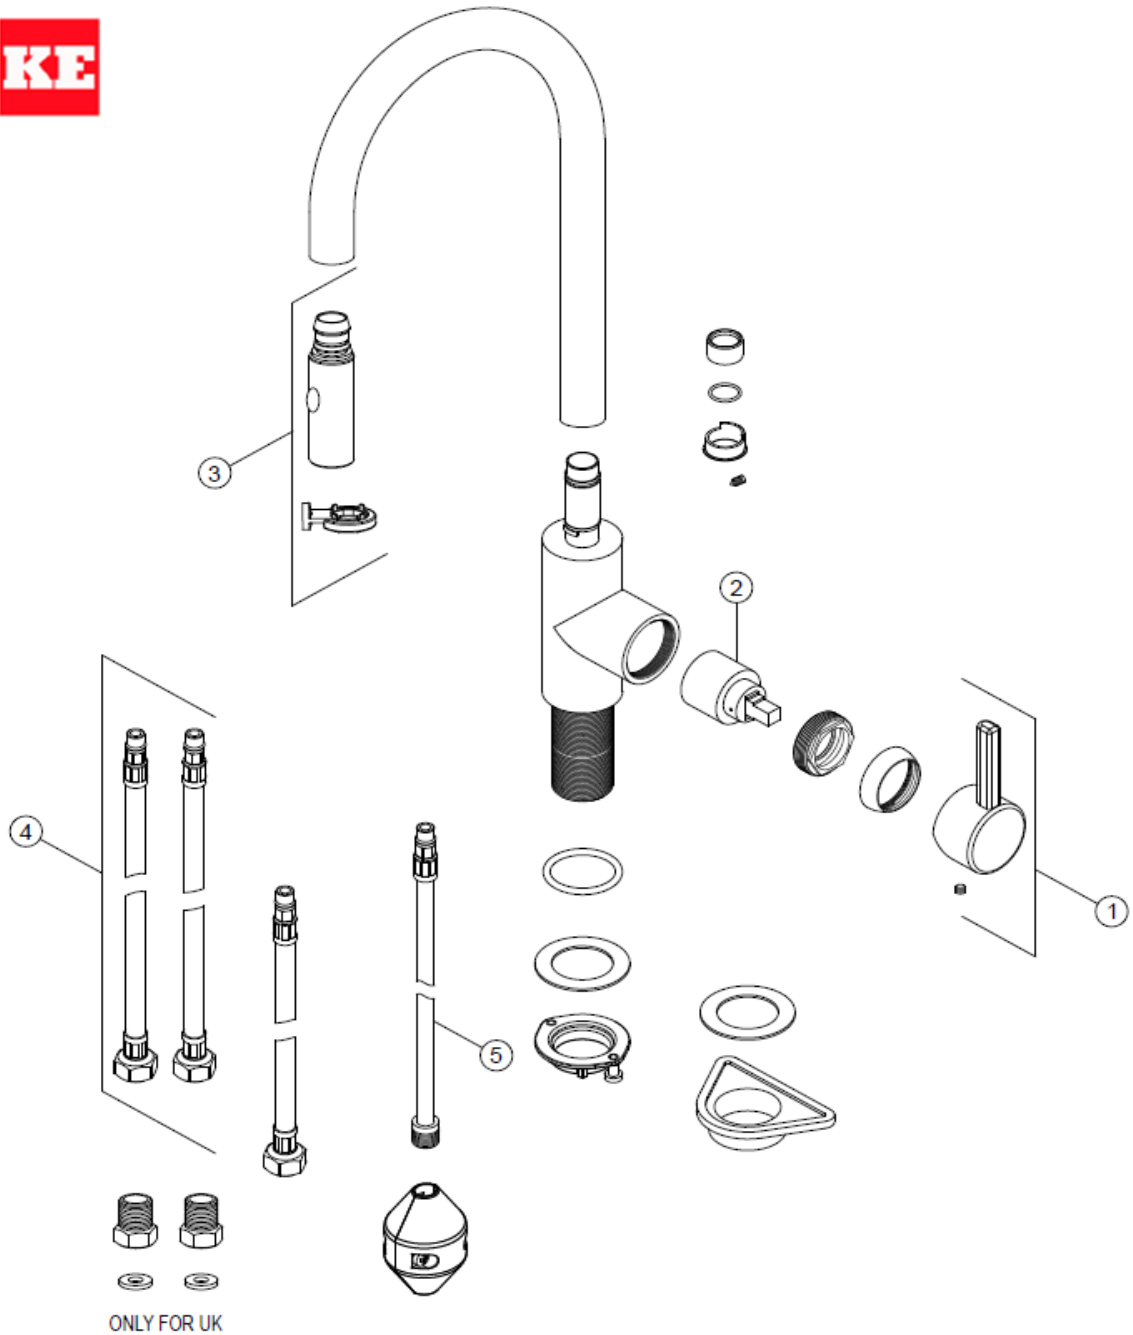

FRANKE

Eos Neo

115.0681.244 Gold

T12157PLG-001

N°	Item	Description	Fun
1	199001128	SP Tap Spout Handle ASM,PVD-G,SS	133.0683.080
2	199000204	SP tap Eos spout 90 cartridge SS	133.0464.738
3	199001129	SP Tap shower ASM(not bubble nozzle) PVD-G	133.0683.202
4	190011459	SP Hose assembly	133.0438.195
5	199000629	SP Tap Hose	133.0599.703