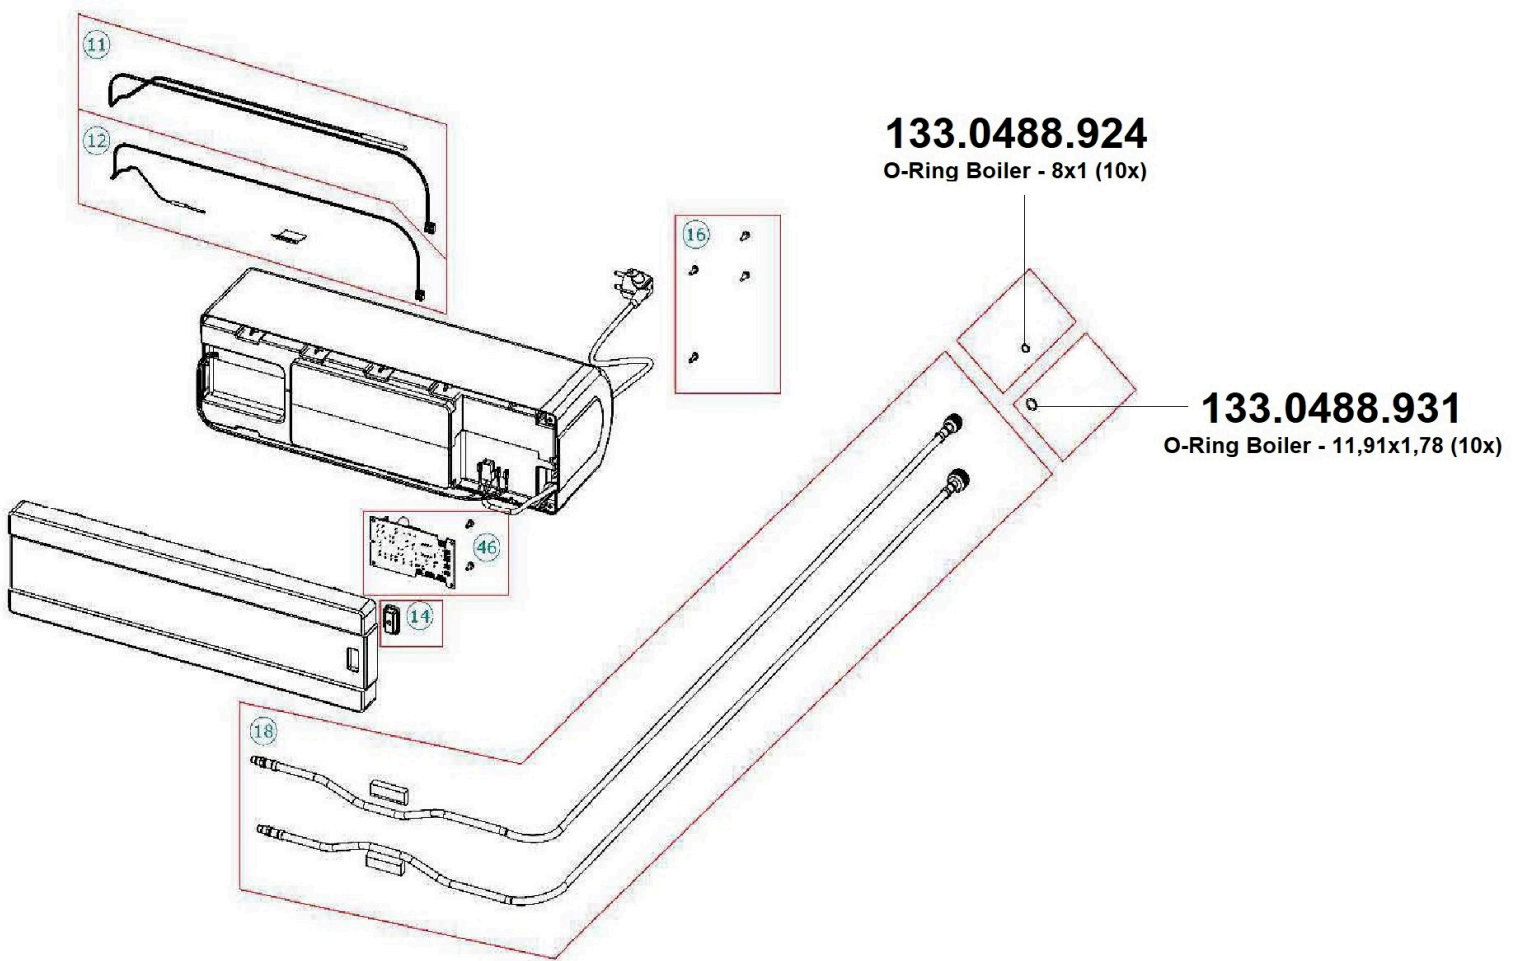

**119.0480.681**  
**Mondial 3 in 1**  
**Boiler**  
**119.0537.067**

**133.0488.924**  
O-Ring Boiler - 8x1 (10x)

**133.0488.931**  
O-Ring Boiler - 11,91x1,78 (10x)