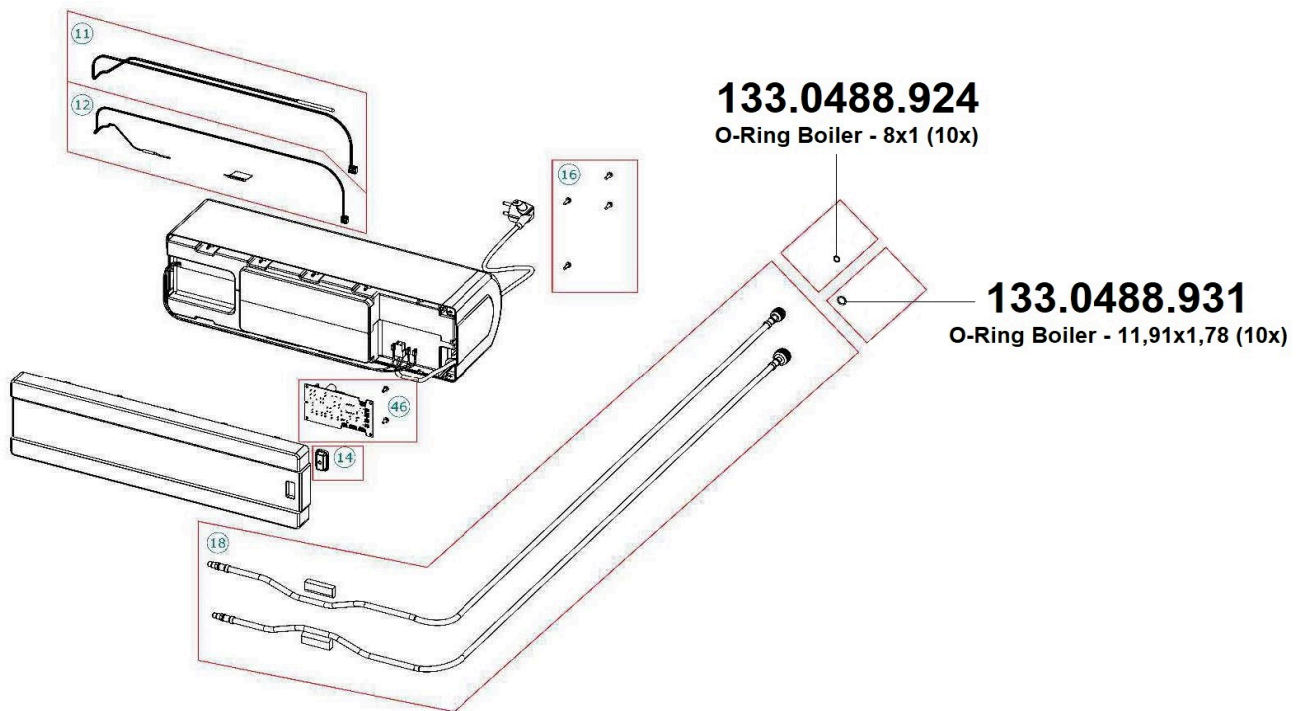

119.0480.690
Mondial 4 in 1
Boiler
119.0537.067

133.0488.924
O-Ring Boiler - 8x1 (10x)

133.0488.931
O-Ring Boiler - 11,91x1,78 (10x)