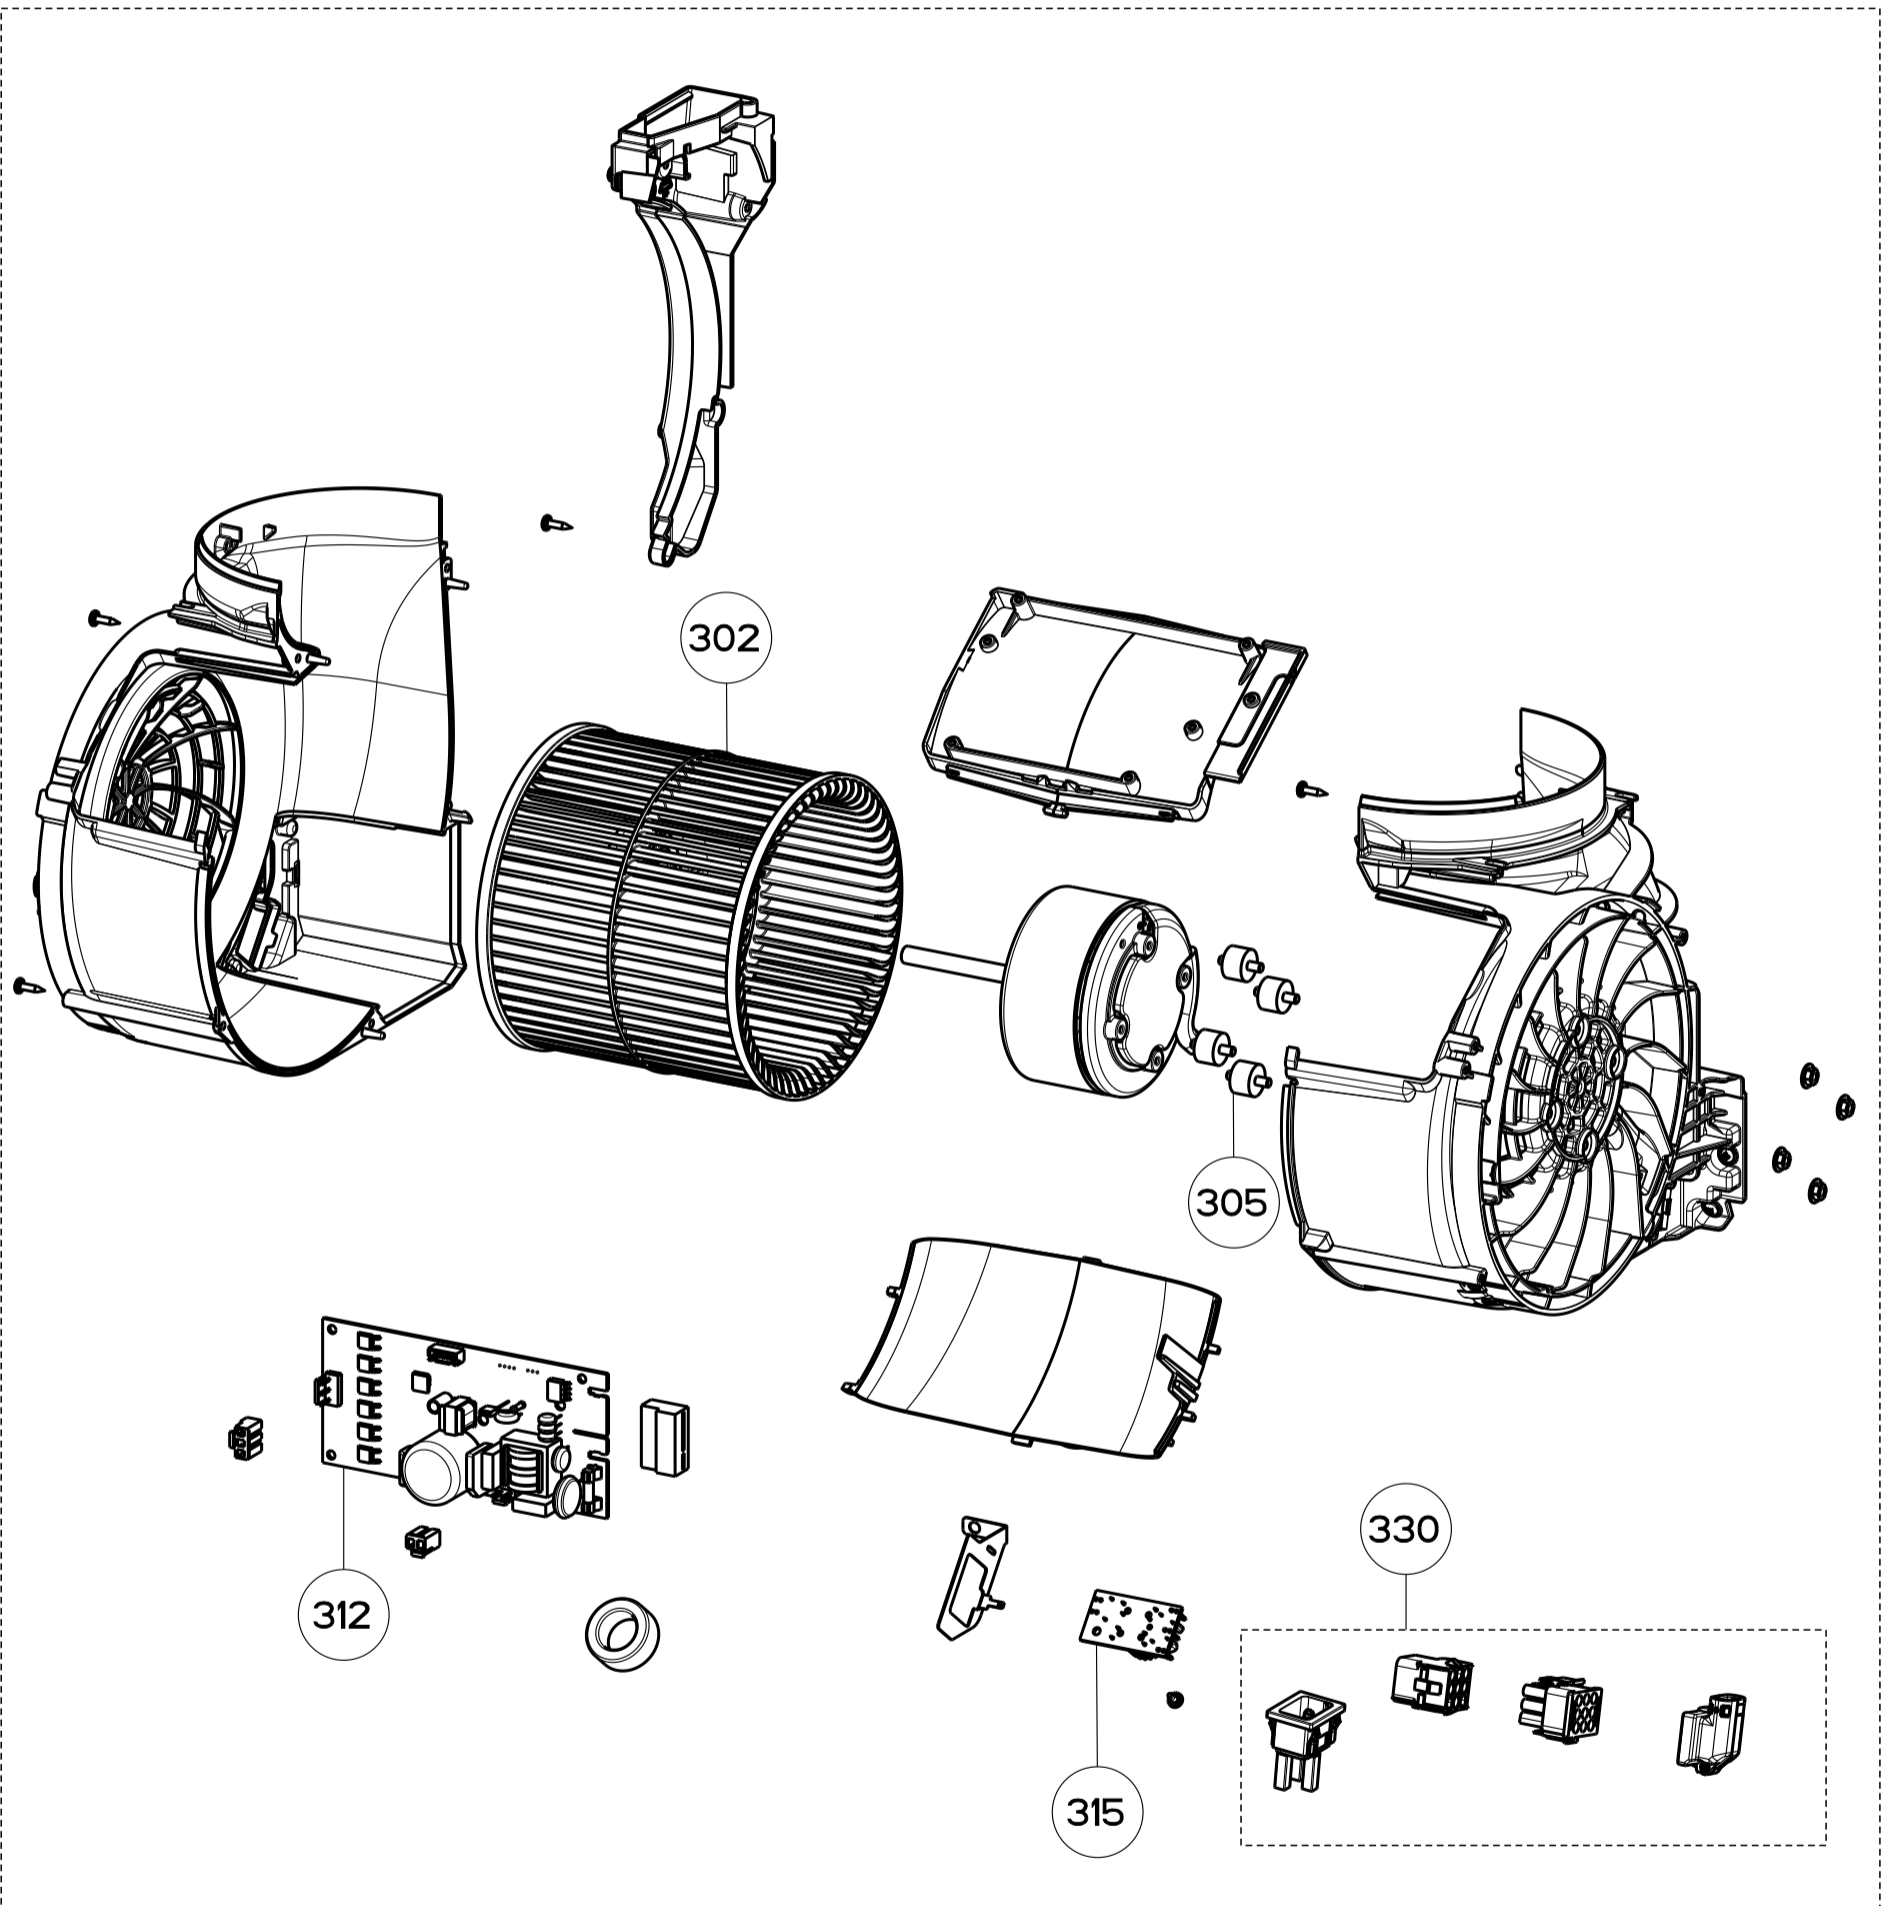

310

306

399

Created by Galassi, Raffaele	
Denomination	
EXPLODED DRAWING STS TOP M13	
Rif. 300	
Modif.by Galassi, Raffaele	
Approved by Galassi, Raffaele	
Approval date 30-Aug-2022	
Doc. status Released	
Drawing N. D39_745	Rev 01