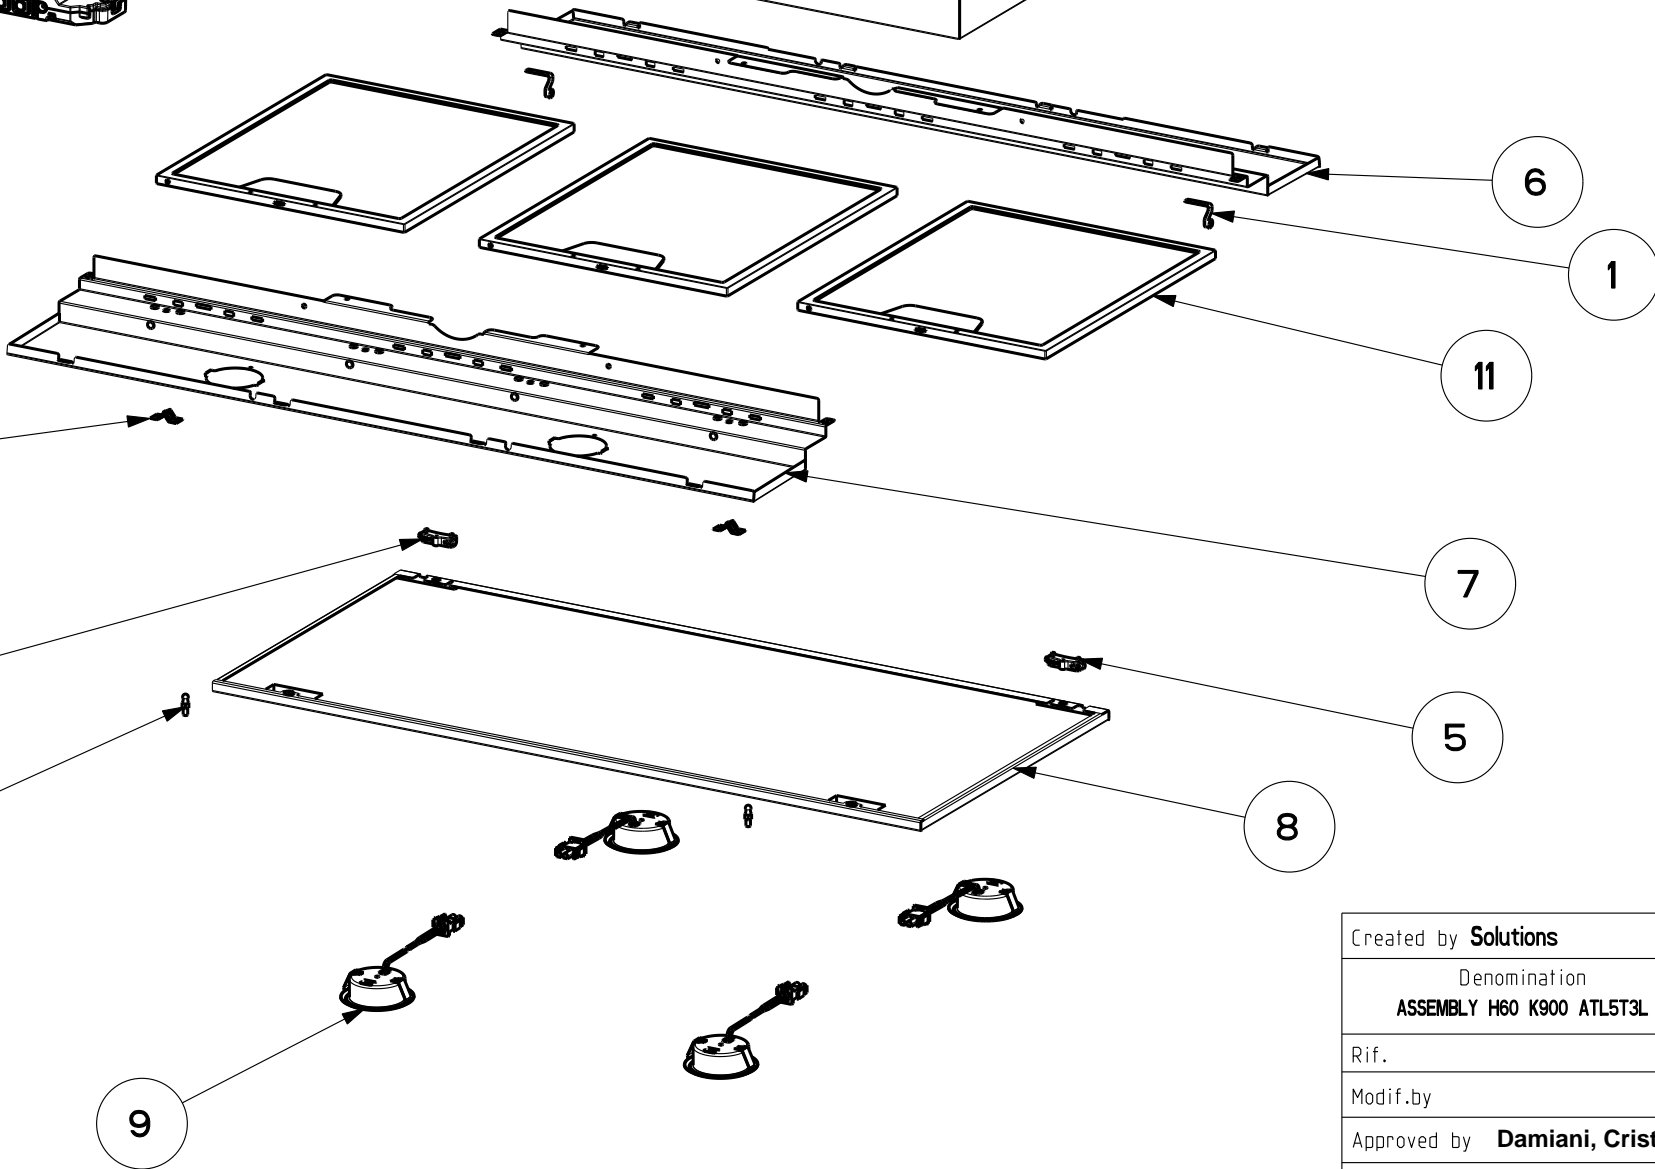

500*

100*

6

1

11

2

7

4

5

3

8

9

Created by Solutions	
Denomination ASSEMBLY H60 K900 ATL5T3L	
Rif.	
Modif.by	
Approved by Damiani, Cristiano	
Approval date 04-Nov-2015	
Doc. status Released	
Drawing N. A64_882	Rev 01