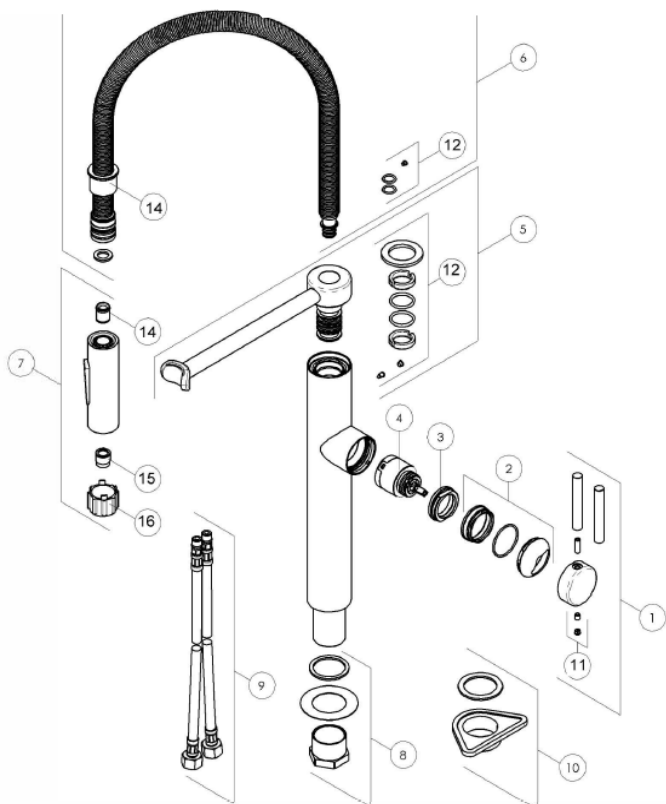

# FRANKE

Tap Pescara XL semi-pro side HP 115.0393.974  
CHR

N.	FUN
1	133.0494.337
2	133.0494.338
3	133.0182.334
4	133.0173.623
5	133.0494.339
6	133.0494.351
7	133.0494.353
8	133.0274.581
9	133.0274.959
10	133.0060.428
11	133.0273.837
12	133.0494.340
13	133.0494.352
14	133.0282.701
15	133.0494.354
16	133.0494.355