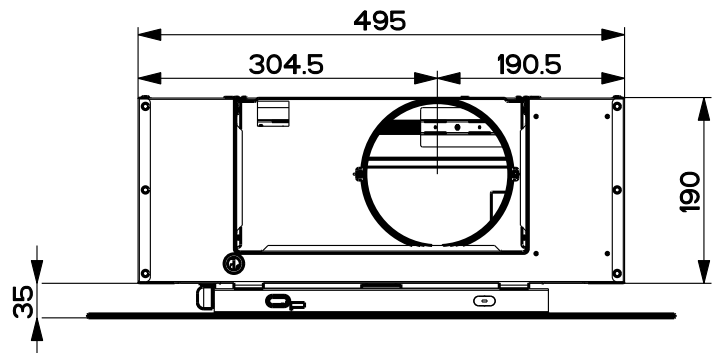

Created by **KAD3**

Denomination

DIMENSIONAL DRAWING 60-90 FRK

Lang **EN**  Sheet **1/2**

Modif.by

Approved by **Bellucci, Daniele**

Approval date **25-Jan-2017**

Doc. status **Released**

Drawing N.
330040_726

Rev
02

Created by **KAD3**

Denomination
DIMENSIONAL DRAWING 60-90 FRK

Lang **EN** Sheet **2/2**

Modif.by

Approved by **Bellucci, Daniele**

Approval date **25-Jan-2017**