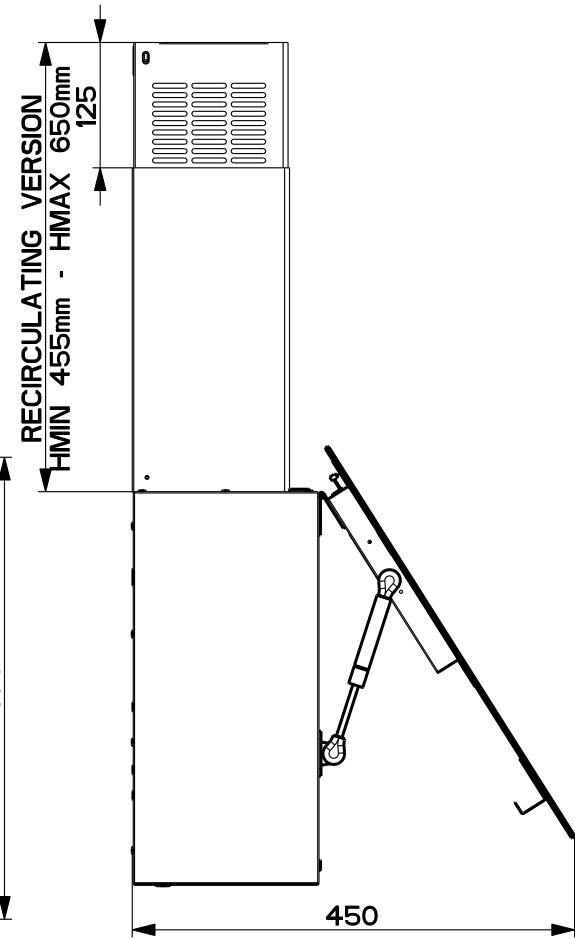

Created by **KAD3**

Denomination

DIMENSIONAL DRAWING 60-90 FRK

Lang **EN**  Sheet **1/2**

Modif.by

Approved by **Bellucci, Daniele**

Approval date **25-Jan-2017**

Doc. status **Released**

Drawing N.
330040_726

Rev
02

Created by **KAD3**

Denomination
DIMENSIONAL DRAWING 60-90 FRK

Lang **EN** Sheet **2/2**

Modif.by

Approved by **Bellucci, Daniele**

Approval date **25-Jan-2017**