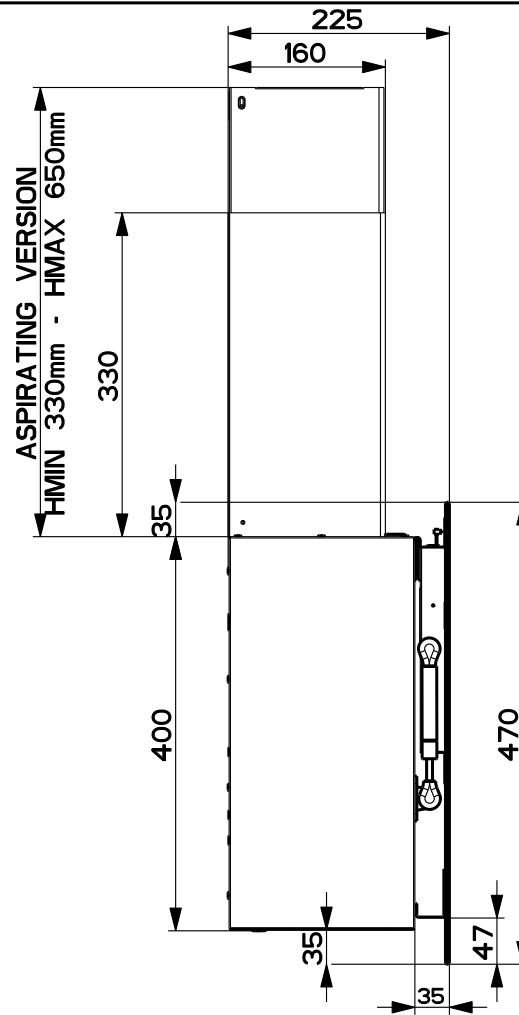

Created by **KAD3**

Denomination

DIMENSIONAL DRAWING 60-90 FRK

Lang **EN**  Sheet **1/2**

Modif.by

Approved by **Bellucci, Daniele**

Approval date **25-Jan-2017**

Doc. status **Released**

Drawing N.
330040_726

Rev
02

Created by **KAD3**

Denomination
DIMENSIONAL DRAWING 60-90 FRK

Lang **EN** Sheet **2/2**

Modif.by

Approved by **Bellucci, Daniele**

Approval date **25-Jan-2017**