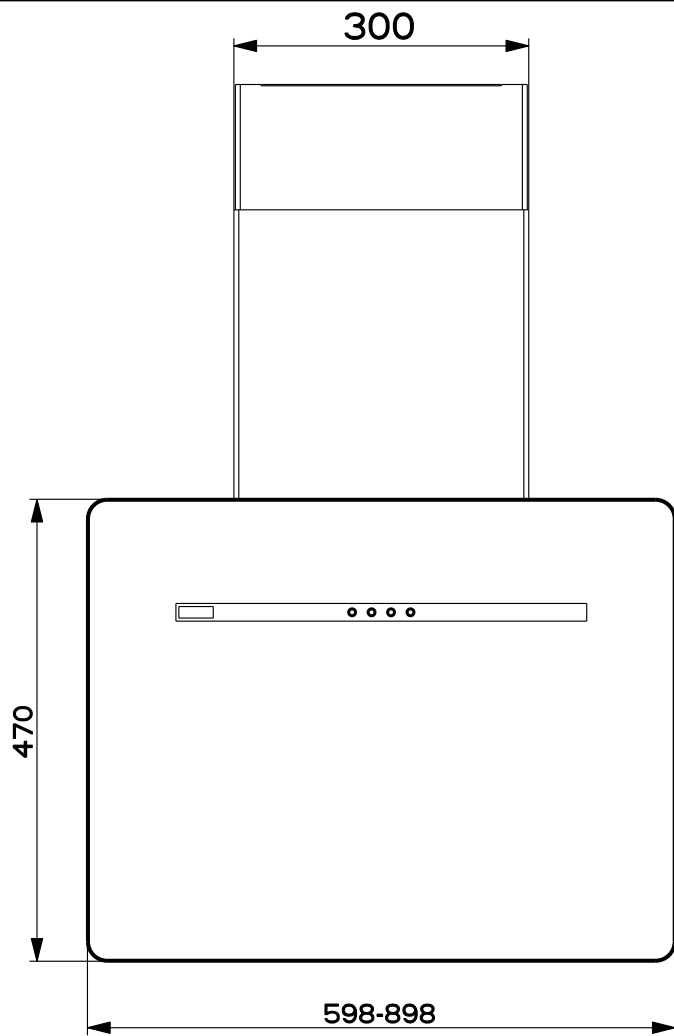

Created by **KAD3**

Denomination

DIMENSIONAL DRAWING 60-90 FRK

Lang **EN**  Sheet **1/2**

Modif.by

Approved by **Bellucci, Daniele**

Approval date **25-Jan-2017**

Doc. status **Released**

Drawing N.
330040_726

Rev
02

Created by **KAD3**

Denomination
DIMENSIONAL DRAWING 60-90 FRK

Lang **EN** Sheet **2/2**

Modif.by

Approved by **Bellucci, Daniele**

Approval date **25-Jan-2017**