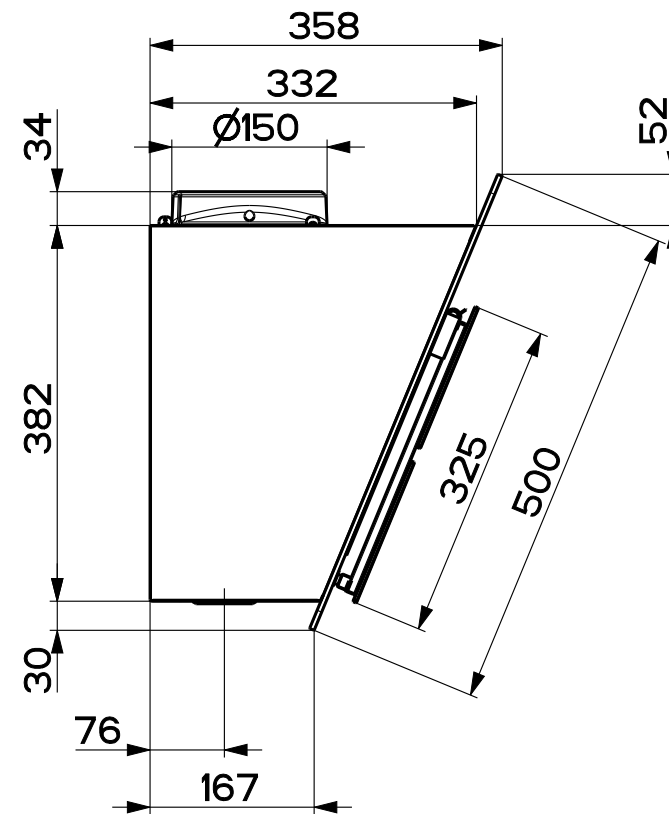

Created by **Perelli, Francesco**

Denomination
DIMENSIONAL DRAWING MARIS FRANKE

Lang **EN**  Sheet **1/2**

Modif.by

Approved by **Bellucci, Daniele**

Approval date **18-Feb-2020**

Doc. status **Released**

Drawing N. 10A_782	Rev 01
------------------------------	------------------

Created by **Perelli, Francesco**

Denomination

DIMENSIONAL DRAWING MARIS FRANKE

Lang **EN**  Sheet **2/2**

Modif.by

Approved by **Bellucci, Daniele**

Approval date **18-Feb-2020**

Doc. status **Released**

Drawing N.
10A_782

Rev
01