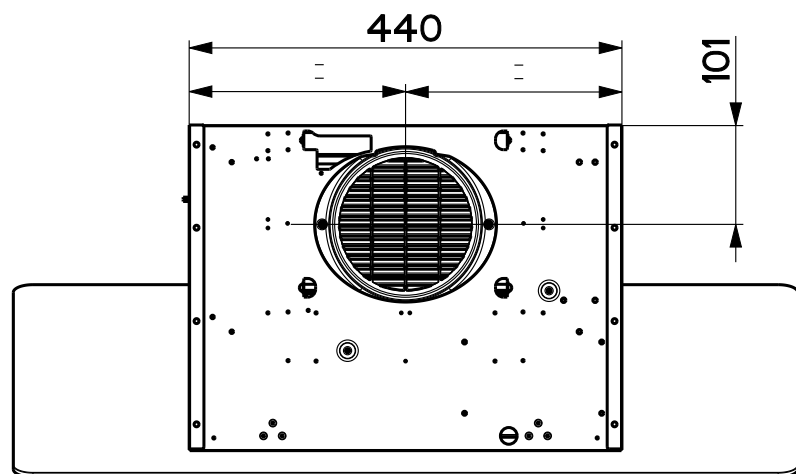

Created by **Perelli, Francesco**

Denomination
DIMENSIONAL DRAWING MARIS FRANKE

Lang **EN**  Sheet **1/2**

Modif.by

Approved by **Bellucci, Daniele**

Approval date **18-Feb-2020**

Doc. status **Released**

Drawing N. 10A_782	Rev 01
------------------------------	------------------