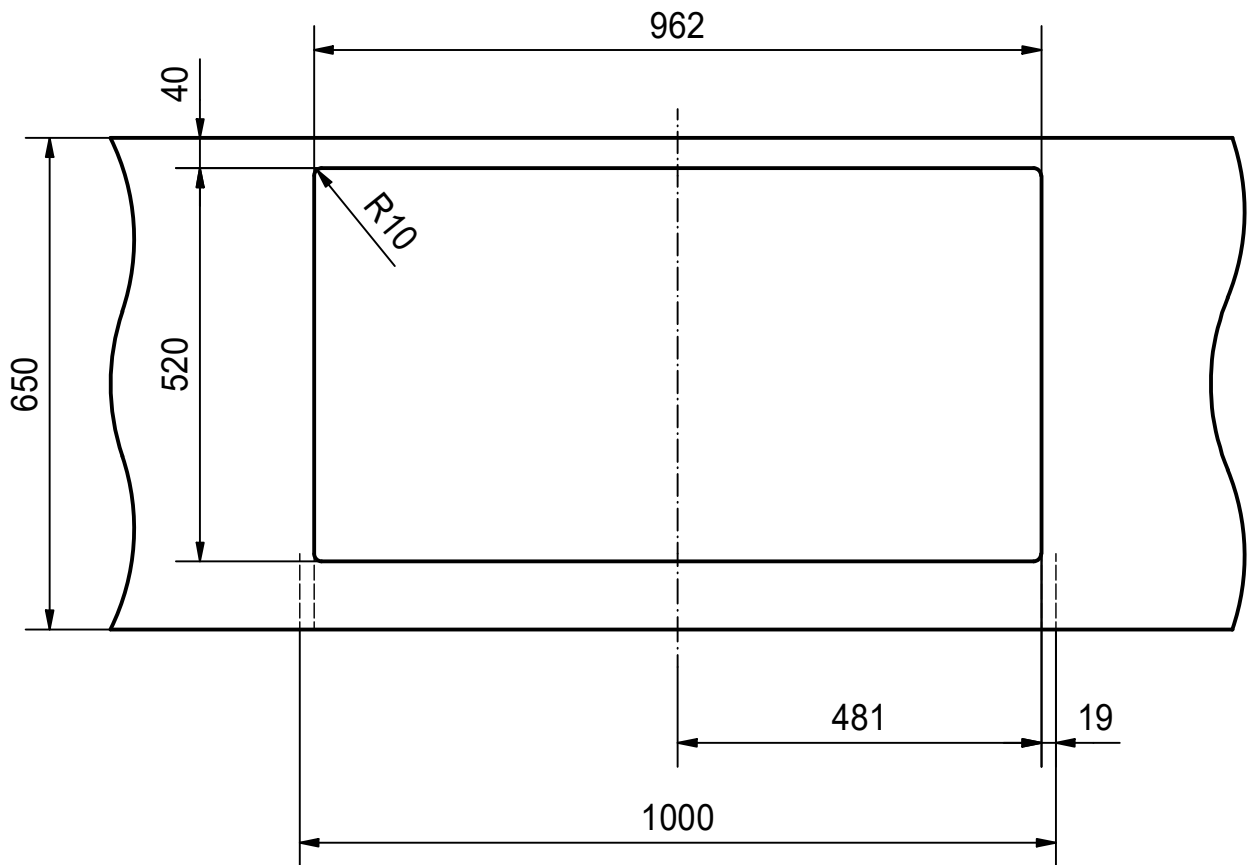

Franke Küchentechnik AG
CH-4663 Aarburg
Phone: +41 62 787 31 31
Internet: www.franke.com

JND 711-100

Sheet	Sheets
2	6

CO

A cut-out is only needed if the Jasna sink gets installed on a worktop.
See the 3 different installation variants in the Installation Manual.