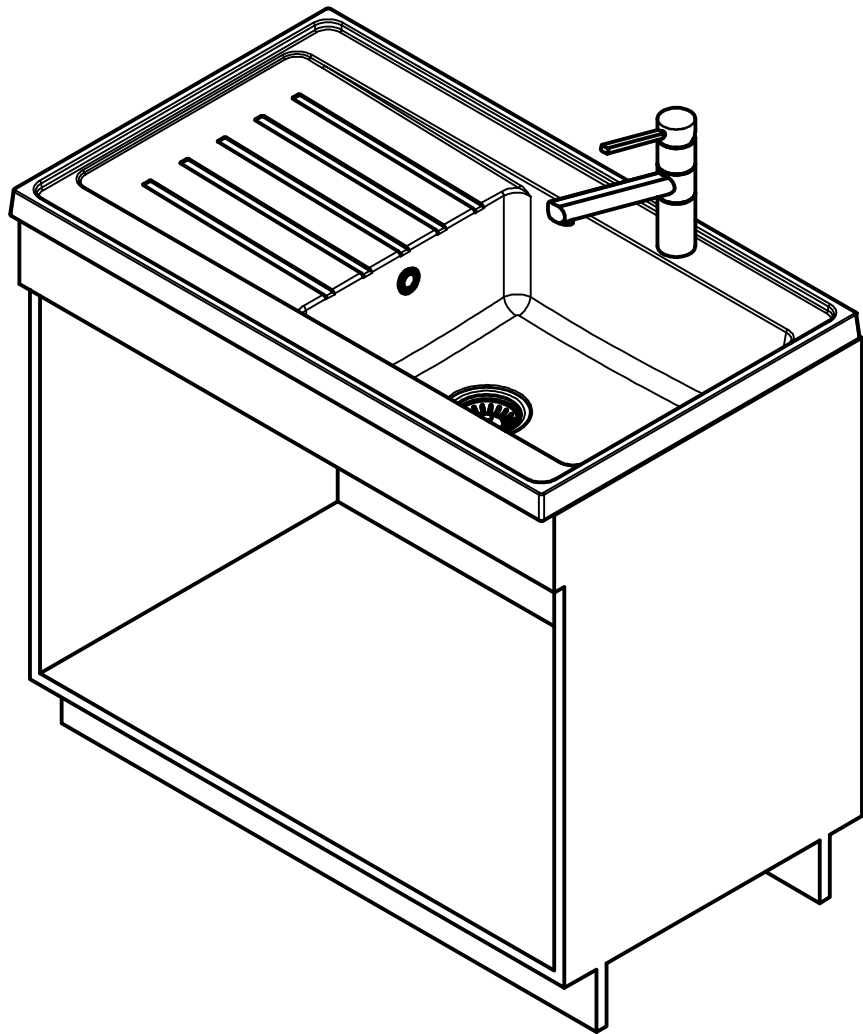

ISO

Drawing No.	20129366_02	Revision	A
Drawn Date	14.09.2023		
These drawings and specifications are the property of Franke Technology and Trademark Ltd. and shall not be reproduced, copied or transferred to any third party without the prior written permission of Franke Technology and Trademark Ltd., Hergiswil, Switzerland			

Franke Küchentechnik AG
CH-4663 Aarburg
Phone: +41 62 787 31 31
Internet: www.franke.com

JND 711-100

Sheet	Sheets
6	6