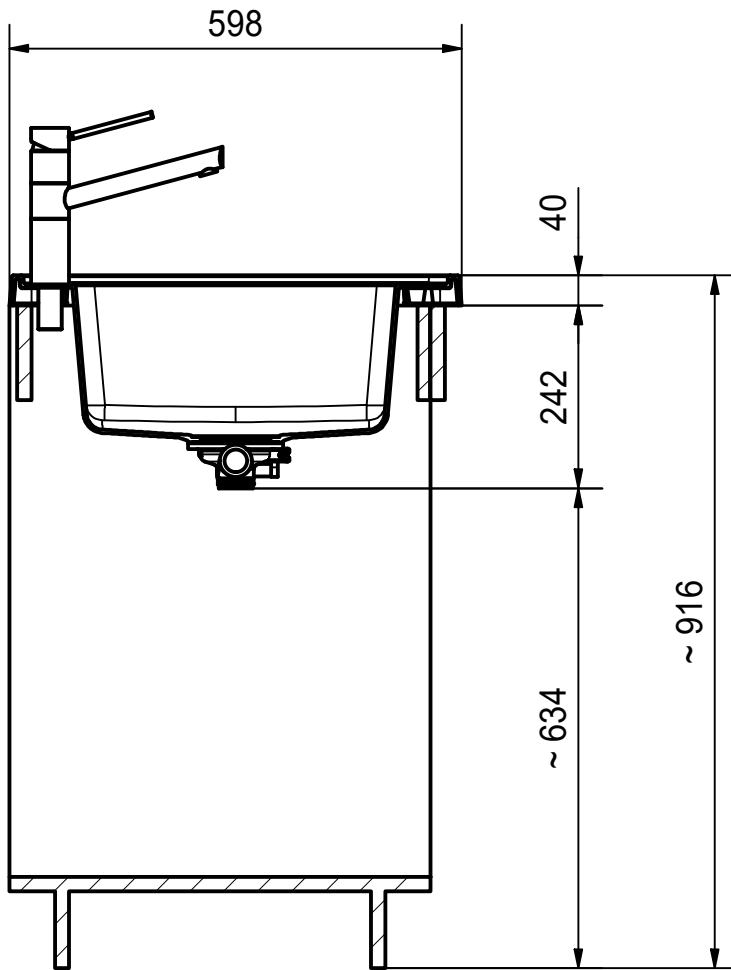

DS

Drawing No.	20129366_02	Revision	A
Drawn Date	14.09.2023		
These drawings and specifications are the property of Franke Technology and Trademark Ltd. and shall not be reproduced, copied or transferred to any third party without the prior written permission of Franke Technology and Trademark Ltd., Hergiswil, Switzerland			

Franke Küchentechnik AG
CH-4663 Aarburg
Phone: +41 62 787 31 31
Internet: www.franke.com

JND 711-100

Sheet	Sheets
2	6