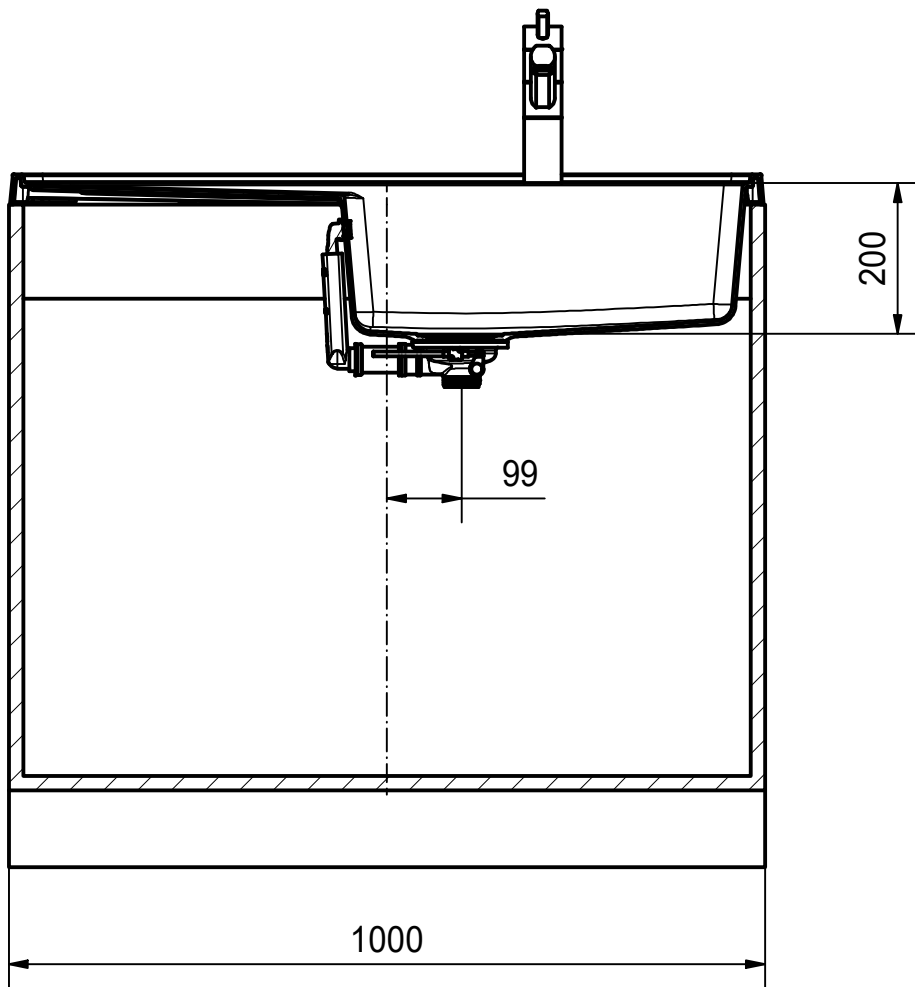

DF

Drawing No.	20129366_02	Revision	A
Drawn Date	14.09.2023		
These drawings and specifications are the property of Franke Technology and Trademark Ltd. and shall not be reproduced, copied or transferred to any third party without the prior written permission of Franke Technology and Trademark Ltd., Hergiswil, Switzerland			

Franke Küchentechnik AG
CH-4663 Aarburg
Phone: +41 62 787 31 31
Internet: www.franke.com

JND 711-100

Sheet	Sheets
1	6