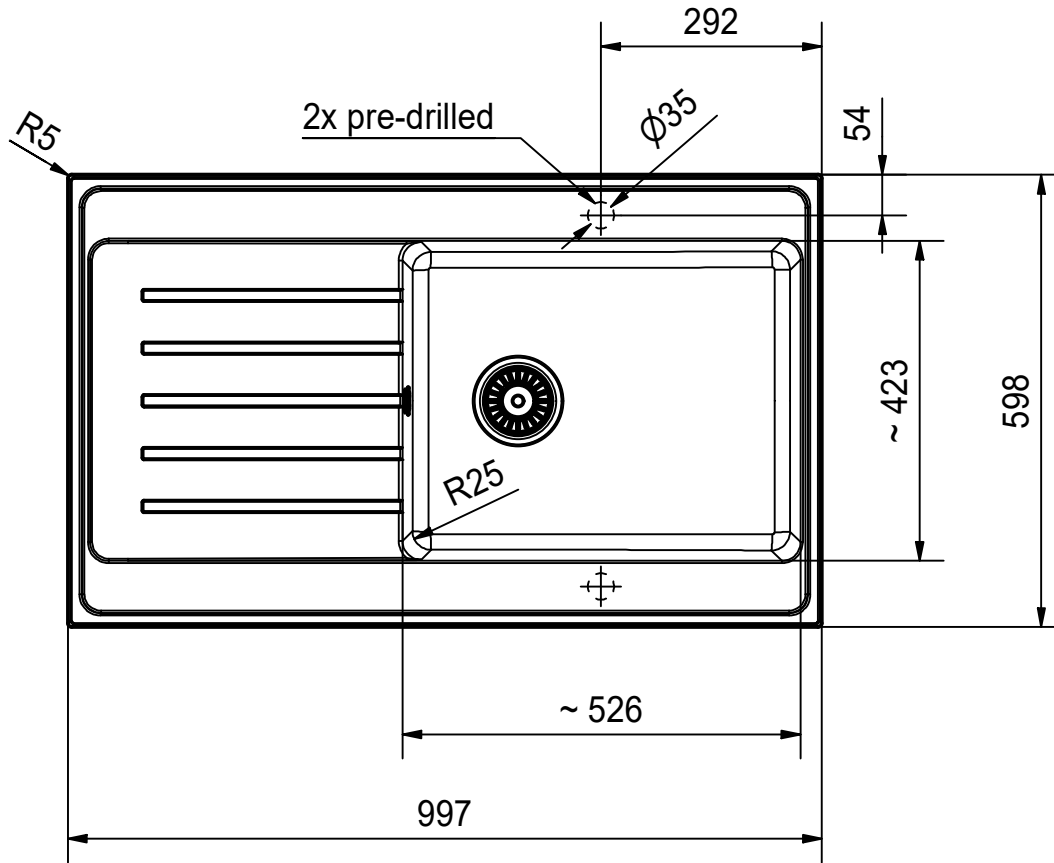

DT

Drawing No.	20129366_02	Revision	A
Drawn Date	14.09.2023		
These drawings and specifications are the property of Franke Technology and Trademark Ltd. and shall not be reproduced, copied or transferred to any third party without the prior written permission of Franke Technology and Trademark Ltd., Hergiswil, Switzerland			

Franke Küchentechnik AG
CH-4663 Aarburg
Phone: +41 62 787 31 31
Internet: www.franke.com

JND 711-100

Sheet	Sheets
5	6