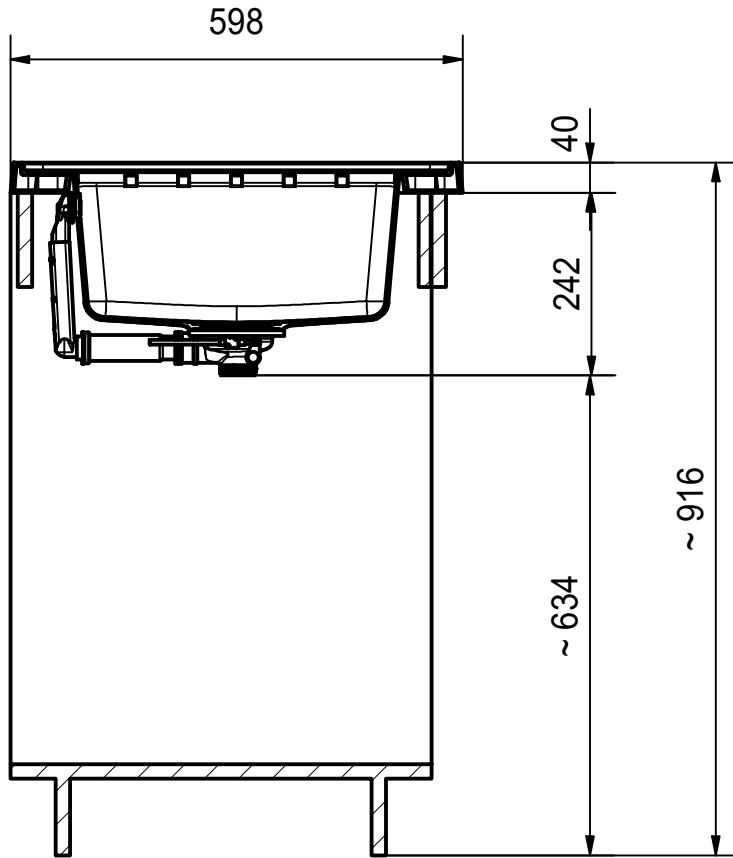

DS

Drawing No.	20245567_01	Revision	-
Drawn Date	22.11.2022		
These drawings and specifications are the property of Franke Technology and Trademark Ltd. and shall not be reproduced, copied or transferred to any third party without the prior written permission of Franke Technology and Trademark Ltd., Hergiswil, Switzerland			

Franke Küchentechnik AG
CH-4663 Aarburg
Phone: +41 62 787 31 31
Internet: www.franke.com

JND 711-120

Sheet	Sheets
2	6