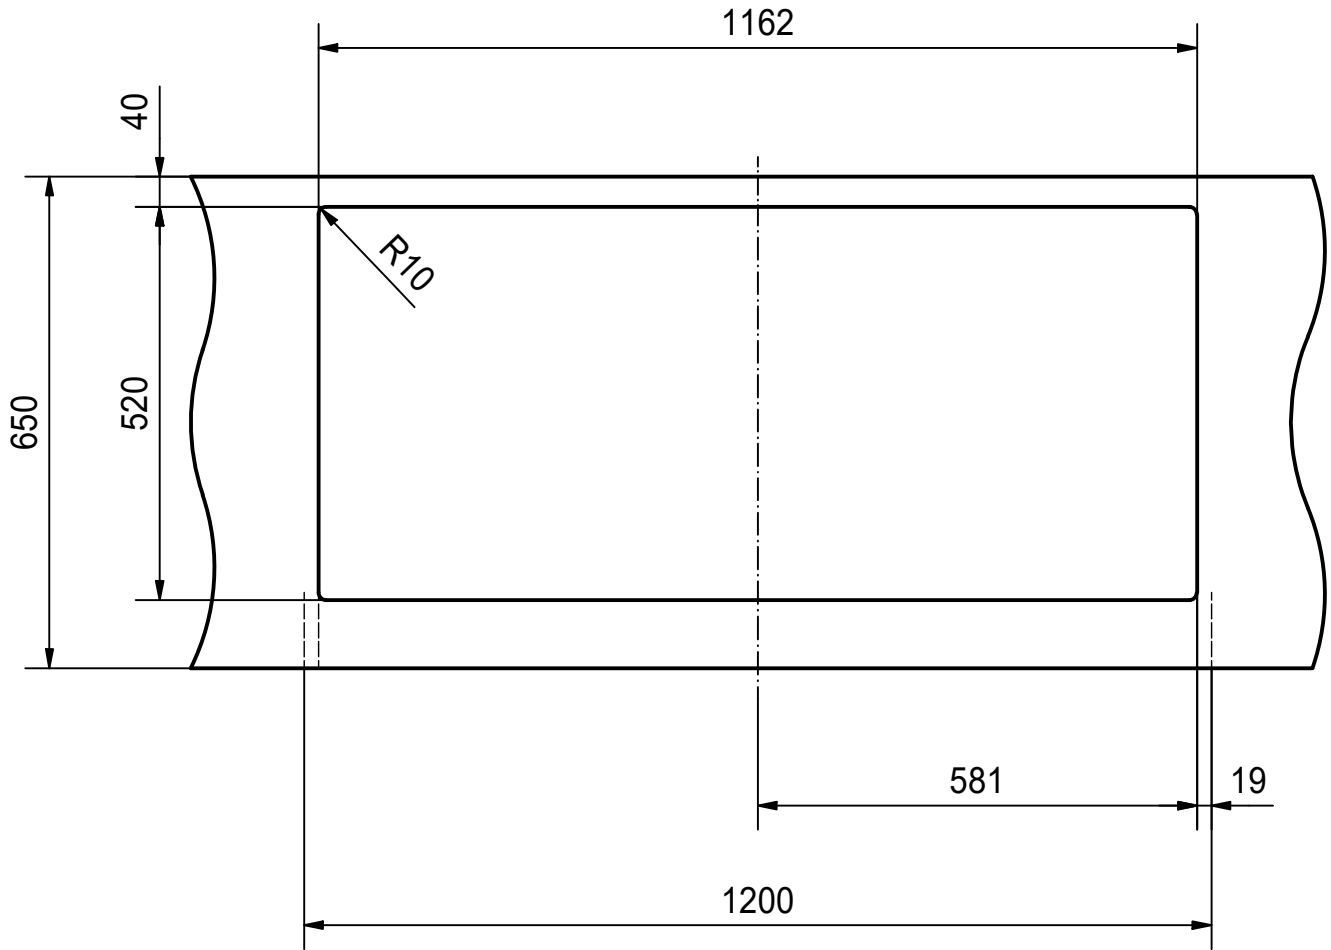

Franke Küchentechnik AG
CH-4663 Aarburg
Phone: +41 62 787 31 31
Internet: www.franke.com

JND 711-120

Sheet	Sheets
2	6

CO

A cut-out is only needed if the Jasna sink gets installed on a worktop.
See the 3 different installation variants in the Installation Manual.