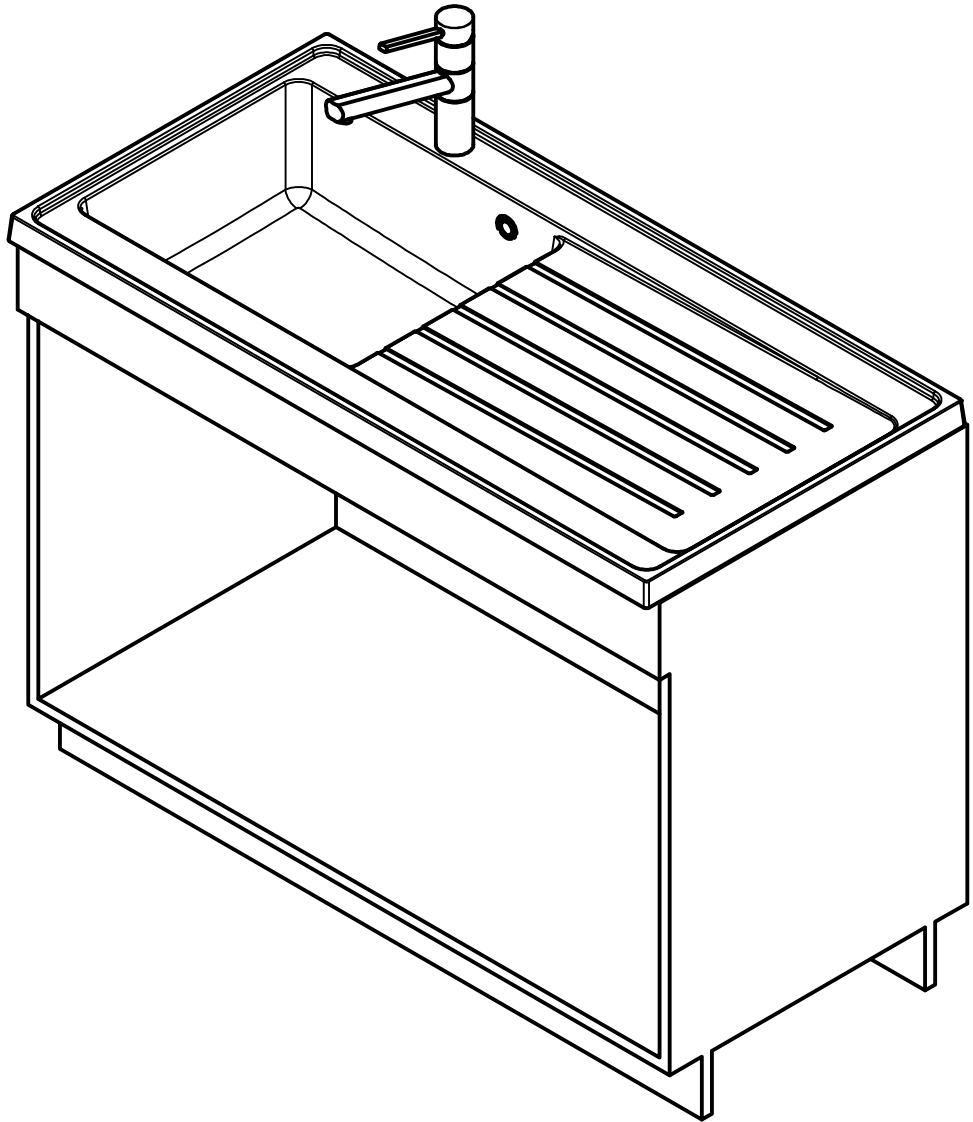

ISO

Drawing No.	20245567_01	Revision	-
Drawn Date	22.11.2022		
These drawings and specifications are the property of Franke Technology and Trademark Ltd. and shall not be reproduced, copied or transferred to any third party without the prior written permission of Franke Technology and Trademark Ltd., Hergiswil, Switzerland			

Franke Küchentechnik AG
CH-4663 Aarburg
Phone: +41 62 787 31 31
Internet: www.franke.com

JND 711-120

Sheet	Sheets
6	6