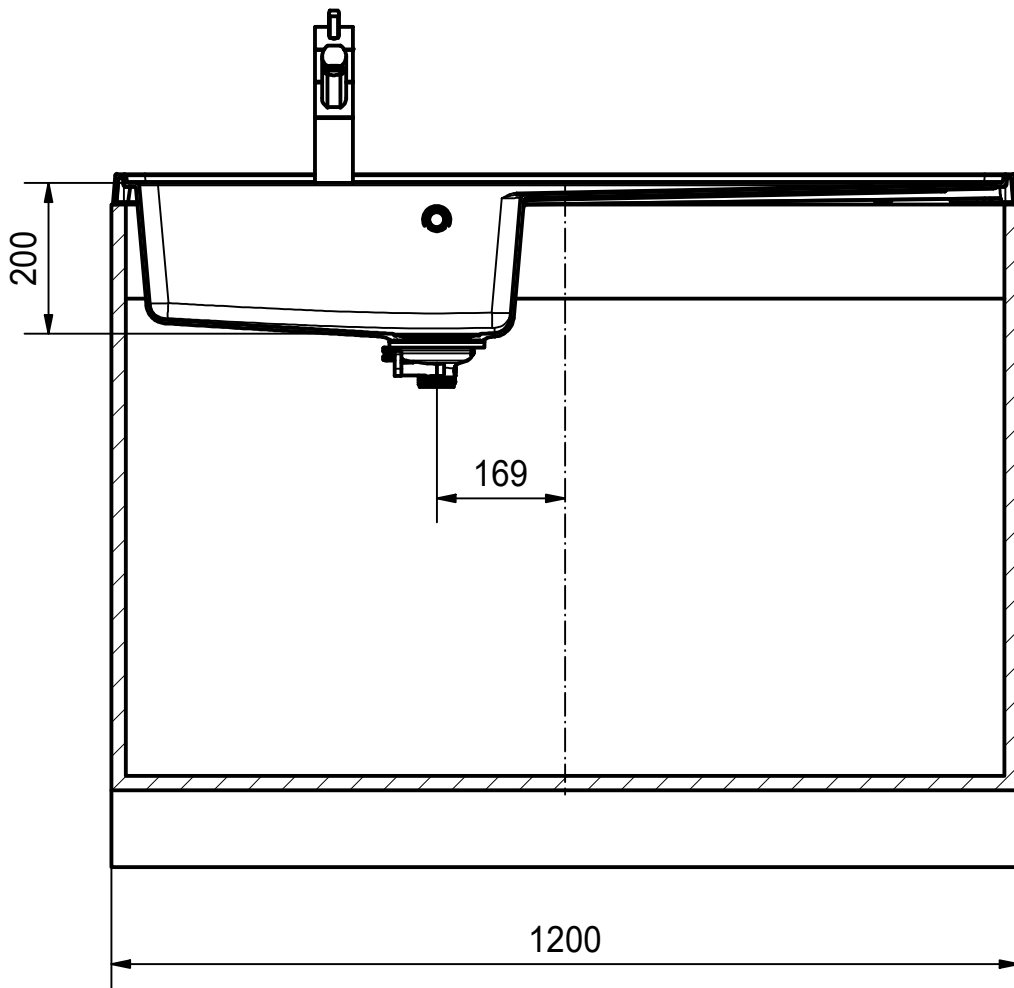

DF

Drawing No.	20245567_01	Revision	-
Drawn Date	22.11.2022		
These drawings and specifications are the property of Franke Technology and Trademark Ltd. and shall not be reproduced, copied or transferred to any third party without the prior written permission of Franke Technology and Trademark Ltd., Hergiswil, Switzerland			

Franke Küchentechnik AG
CH-4663 Aarburg
Phone: +41 62 787 31 31
Internet: www.franke.com

JND 711-120

Sheet	Sheets
1	6