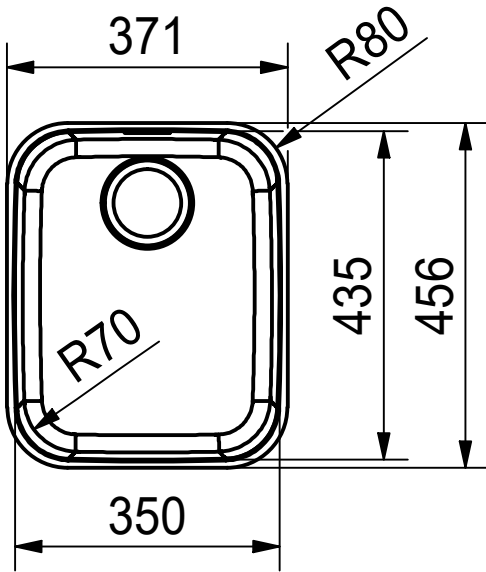

DT

Drawing No.	20119484_03	Revision	B
Drawn Date	01.01.1970		
These drawings and specifications are the property of NIRO-Plan AG and shall not be reproduced, copied or transferred to any third party without the prior written permission of NIRO-Plan AG, Aarburg, Switzerland			

Franke Küchentechnik AG
CH-4663 Aarburg
Phone: +41 62 787 31 31
Internet: www.franke.com

ARX 110 35 SI

Sheet	Sheets
5	6