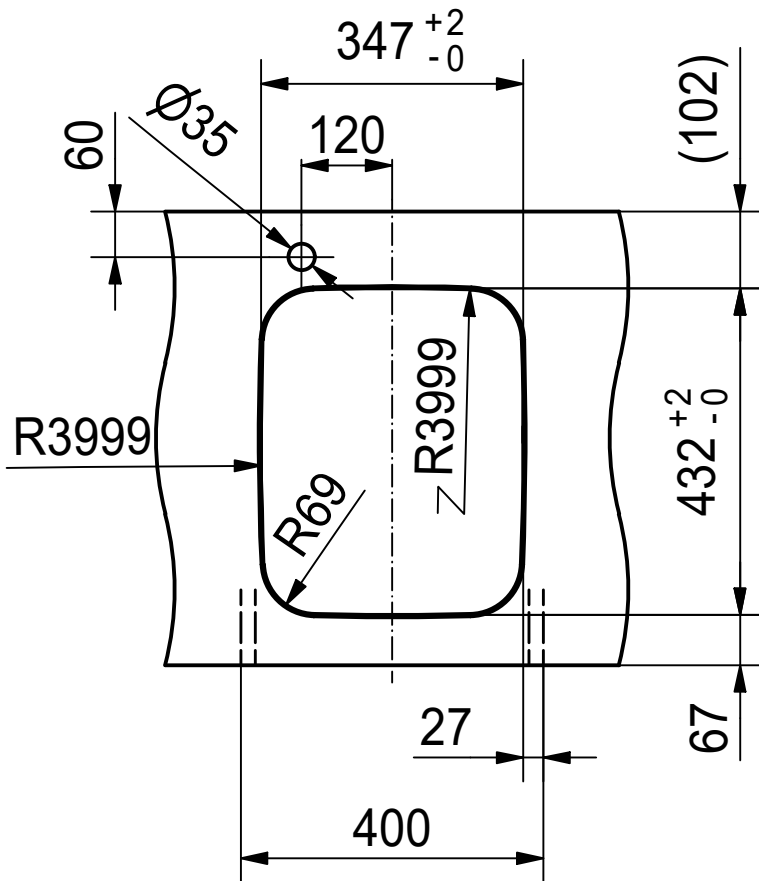

CO

Drawing No.	20119484_03	Revision	B
Drawn Date	01.01.1970		
These drawings and specifications are the property of NIRO-Plan AG and shall not be reproduced, copied or transferred to any third party without the prior written permission of NIRO-Plan AG, Aarburg, Switzerland			

Franke K chentechnik AG
CH-4663 Aarburg
Phone: +41 62 787 31 31
Internet: www.franke.com

ARX 110 35 SI

Sheet	Sheets
3	6