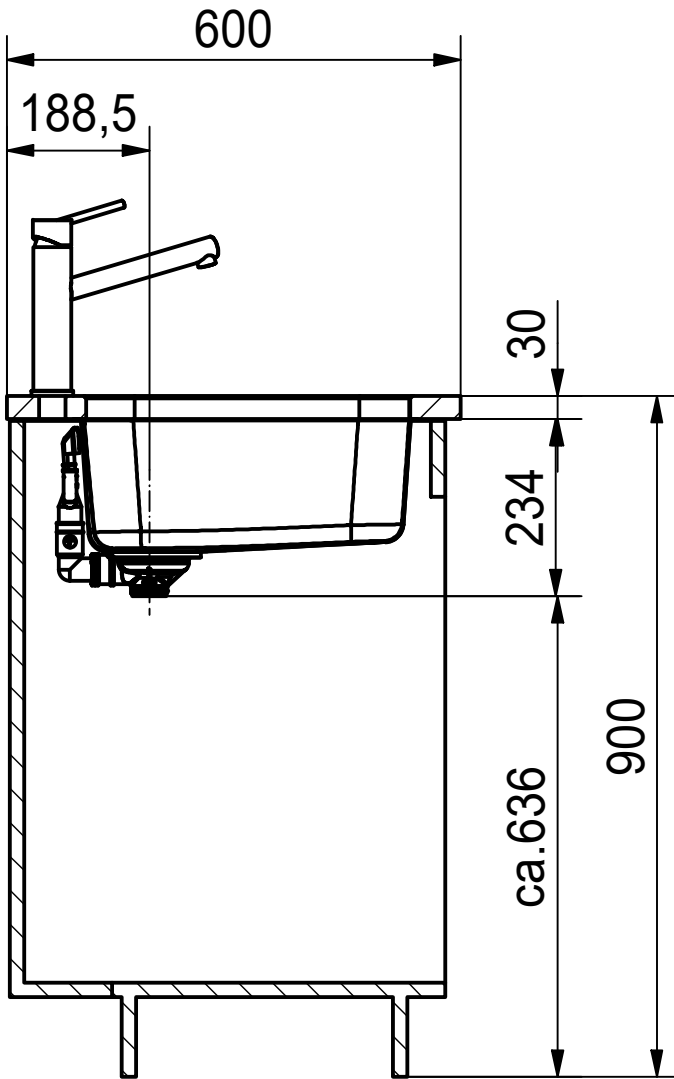

DS

Drawing No.	20119484_03	Revision	B
Drawn Date	01.01.1970		
These drawings and specifications are the property of NIRO-Plan AG and shall not be reproduced, copied or transferred to any third party without the prior written permission of NIRO-Plan AG, Aarburg, Switzerland			

Franke Küchentechnik AG
CH-4663 Aarburg
Phone: +41 62 787 31 31
Internet: www.franke.com

ARX 110 35 SI

Sheet	Sheets
2	6