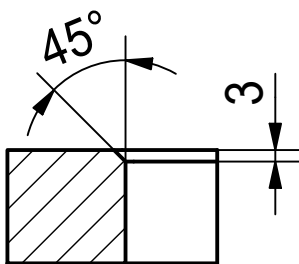

CO

Drawing No.	20119484_03	Revision	B
Drawn Date	01.01.1970		
These drawings and specifications are the property of NIRO-Plan AG and shall not be reproduced, copied or transferred to any third party without the prior written permission of NIRO-Plan AG, Aarburg, Switzerland			

Franke K chentechnik AG
CH-4663 Aarburg
Phone: +41 62 787 31 31
Internet: www.franke.com

ARX 110 35 SI

Sheet	Sheets
3	6