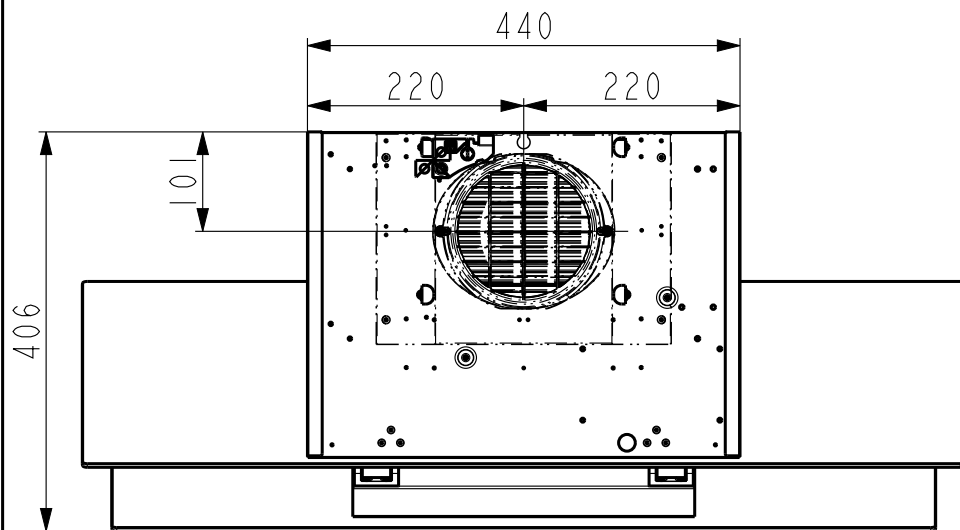

Created by <b>Perelli, Francesco</b>	
Denomination <b>DIMENSIONAL DRAWING INCLINED W/OD.SENS.</b>	
Lang <b>EN</b> 	Sheet <b>1/2</b>
Modif.by <b>Bellucci, Daniele</b>	
Approved by <b>Romani, Fabio</b>	
Approval date <b>12-May-2020</b>	
Doc. status <b>Released</b>	
Drawing N. <b>47A_1127</b>	Rev <b>02</b>

Created by <b>Perelli, Francesco</b>	
Denomination <b>DIMENSIONAL DRAWING INCLINED W/OD.SENS.</b>	
Lang <b>EN</b> 	Sheet <b>2/2</b>
Modif.by <b>Bellucci, Daniele</b>	
Approved by <b>Romani, Fabio</b>	
Approval date <b>12-May-2020</b>	
Doc. status <b>Released</b>	
Drawing N. <b>47A_1127</b>	Rev <b>02</b>