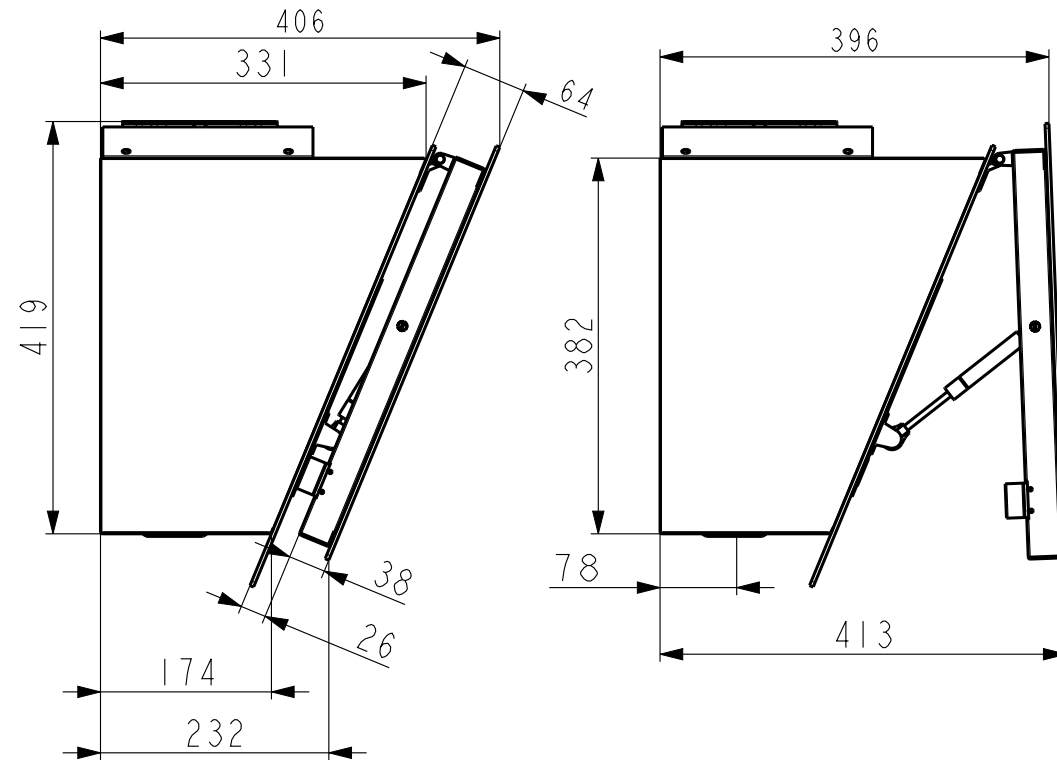

Created by <b>Perelli, Francesco</b>	
Denomination <b>DIMENSIONAL DRAWING INCLINED W/OD.SENS.</b>	
Lang <b>EN</b> 	Sheet <b>1/2</b>
Modif.by <b>Bellucci, Daniele</b>	
Approved by <b>Romani, Fabio</b>	
Approval date <b>12-May-2020</b>	
Doc. status <b>Released</b>	
Drawing N. <b>47A_1127</b>	Rev <b>02</b>

Created by <b>Perelli, Francesco</b>	
Denomination <b>DIMENSIONAL DRAWING INCLINED W/OD.SENS.</b>	
Lang <b>EN</b> 	Sheet <b>2/2</b>
Modif.by <b>Bellucci, Daniele</b>	
Approved by <b>Romani, Fabio</b>	
Approval date <b>12-May-2020</b>	
Doc. status <b>Released</b>	
Drawing N. <b>47A_1127</b>	Rev <b>02</b>