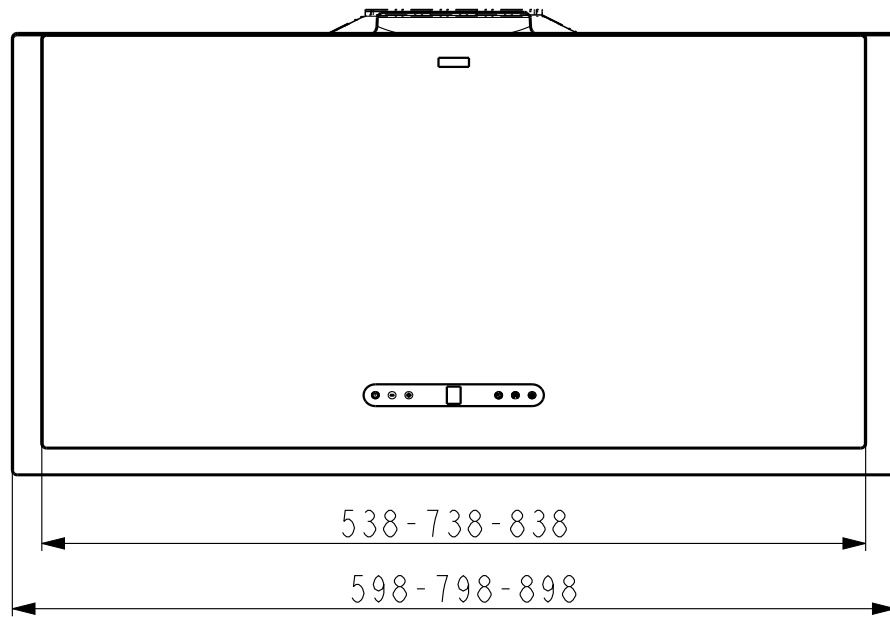

Created by <b>Perelli, Francesco</b>	
Denomination <b>DIMENSIONAL DRAWING INCLINED W/OD.SENS.</b>	
Lang <b>EN</b> 	Sheet <b>1/2</b>
Modif.by <b>Bellucci, Daniele</b>	
Approved by <b>Romani, Fabio</b>	
Approval date <b>12-May-2020</b>	
Doc. status <b>Released</b>	
Drawing N. <b>47A_1127</b>	Rev <b>02</b>

Created by <b>Perelli, Francesco</b>	
Denomination <b>DIMENSIONAL DRAWING INCLINED W/OD.SENS.</b>	
Lang <b>EN</b> 	Sheet <b>2/2</b>
Modif.by <b>Bellucci, Daniele</b>	
Approved by <b>Romani, Fabio</b>	
Approval date <b>12-May-2020</b>	
Doc. status <b>Released</b>	
Drawing N. <b>47A_1127</b>	Rev <b>02</b>