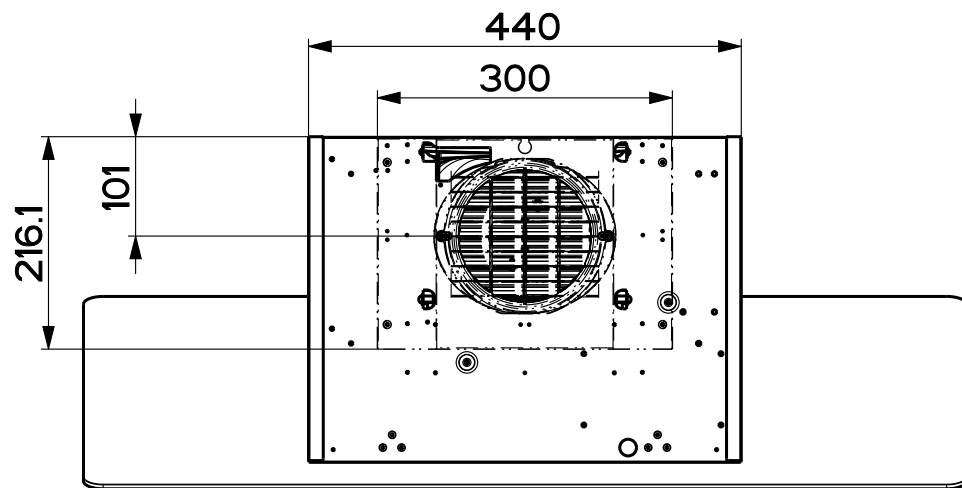

Created by **Perelli, Francesco**

Denomination  
**DIM. DRAWING MARIS 60-70-80-90**

Lang **EN**  Sheet **1/2**

Modif.by

Approved by **Romani, Fabio**

Approval date **12-May-2020**

Doc. status **Released**

Drawing N.  
**10A\_842**

Rev  
**02**

Created by <b>Perelli, Francesco</b>	
Denomination <b>DIM. DRAWING MARIS 60-70-80-90</b>	
Lang <b>EN</b>	Sheet <b>2/2</b>
Modif.by	
Approved by <b>Romani, Fabio</b>	
Approval date <b>12-May-2020</b>	
Doc. status <b>Released</b>	
Drawing N. <b>10A_842</b>	Rev <b>02</b>