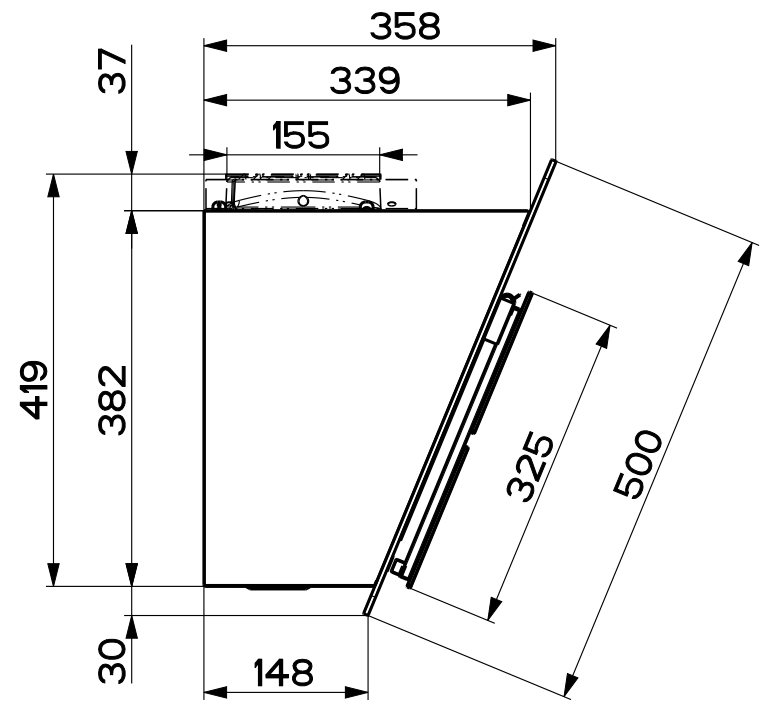

Created by **Perelli, Francesco**

Denomination  
**DIM. DRAWING MARIS 60-70-80-90**

Lang **EN**  Sheet **1/2**

Modif.by

Approved by **Romani, Fabio**

Approval date **12-May-2020**

Doc. status **Released**

Drawing N.  
**10A\_842**

Rev  
**02**

Created by <b>Perelli, Francesco</b>	
Denomination <b>DIM. DRAWING MARIS 60-70-80-90</b>	
Lang <b>EN</b>	Sheet <b>2/2</b>
Modif.by	
Approved by <b>Romani, Fabio</b>	
Approval date <b>12-May-2020</b>	
Doc. status <b>Released</b>	
Drawing N. <b>10A_842</b>	Rev <b>02</b>