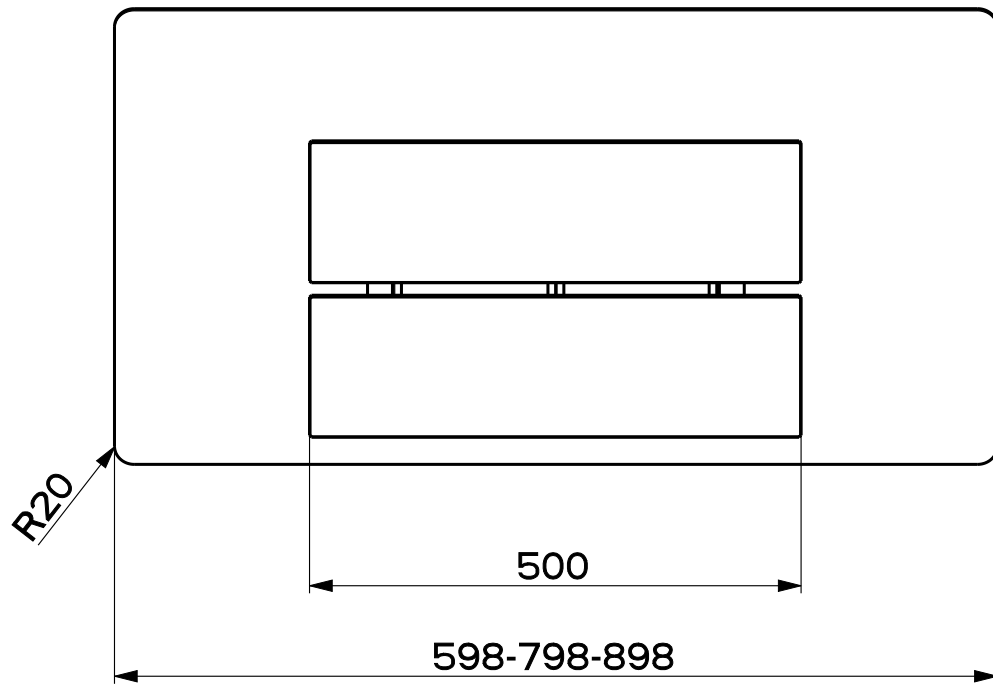

Created by **Perelli, Francesco**

Denomination  
**DIM. DRAWING MARIS 60-70-80-90**

Lang **EN**  Sheet **1/2**

Modif.by

Approved by **Romani, Fabio**

Approval date **12-May-2020**

Doc. status **Released**

Drawing N.  
**10A\_842**

Rev  
**02**

Created by <b>Perelli, Francesco</b>	
Denomination <b>DIM. DRAWING MARIS 60-70-80-90</b>	
Lang <b>EN</b>	Sheet <b>2/2</b>
Modif.by	
Approved by <b>Romani, Fabio</b>	
Approval date <b>12-May-2020</b>	
Doc. status <b>Released</b>	
Drawing N. <b>10A_842</b>	Rev <b>02</b>