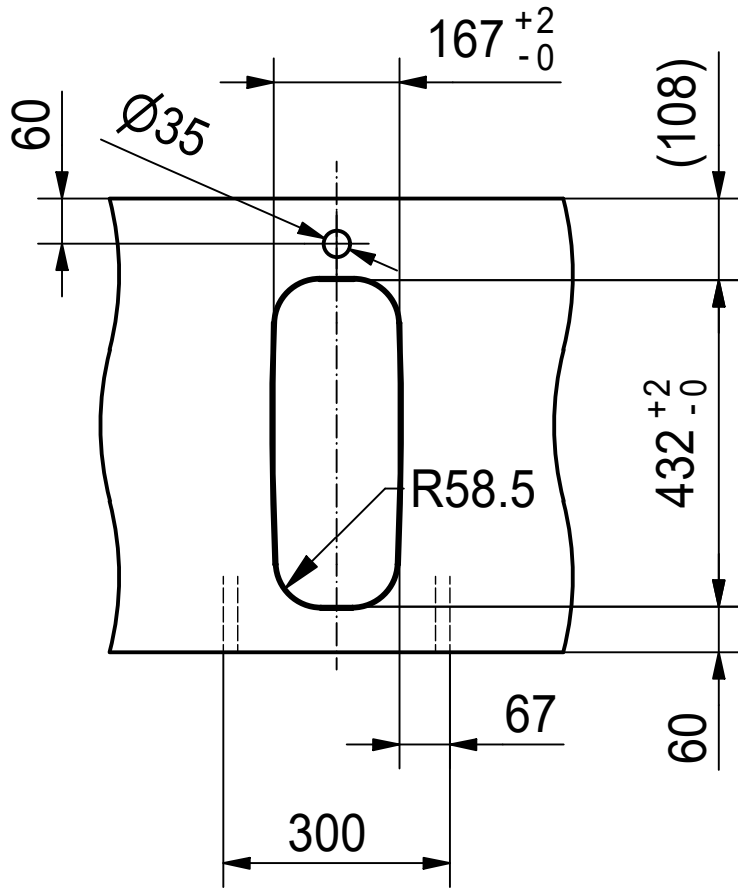

CO

Drawing No.	20119482	Revision	-
Drawn Date	10.06.2011		
These drawings and specifications are the property of NIRO-Plan AG and shall not be reproduced, copied or transferred to any third party without the prior written permission of NIRO-Plan AG, Aarburg, Switzerland			

Franke Küchentechnik AG
CH-4663 Aarburg
Phone: +41 62 787 31 31
Internet: www.franke.com

ARX 110 17 D SI

installing document

Sheet	Sheets
3	6