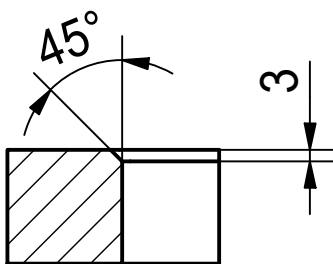

CO

Drawing No.	20119482	Revision	-
Drawn Date	10.06.2011		
These drawings and specifications are the property of NIRO-Plan AG and shall not be reproduced, copied or transferred to any third party without the prior written permission of NIRO-Plan AG, Aarburg, Switzerland			

Franke Küchentechnik AG
CH-4663 Aarburg
Phone: +41 62 787 31 31
Internet: www.franke.com

ARX 110 17 D SI

installing document

Sheet	Sheets
3	6