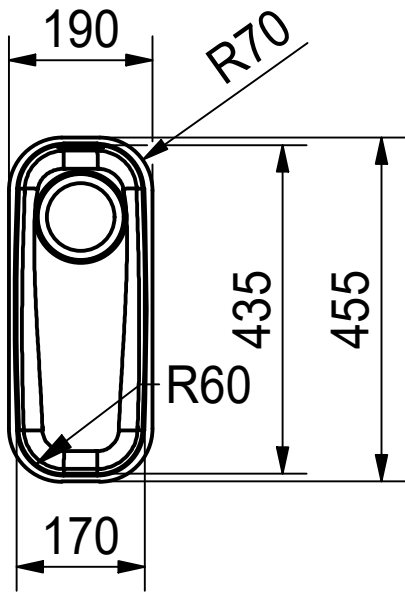

DT

Drawing No.	20119482	Revision	-
Drawn Date	10.06.2011		
These drawings and specifications are the property of NIRO-Plan AG and shall not be reproduced, copied or transferred to any third party without the prior written permission of NIRO-Plan AG, Aarburg, Switzerland			

Franke Küchentechnik AG
CH-4663 Aarburg
Phone: +41 62 787 31 31
Internet: www.franke.com

ARX 110 17 D SI

installing document

Sheet	Sheets
5	6