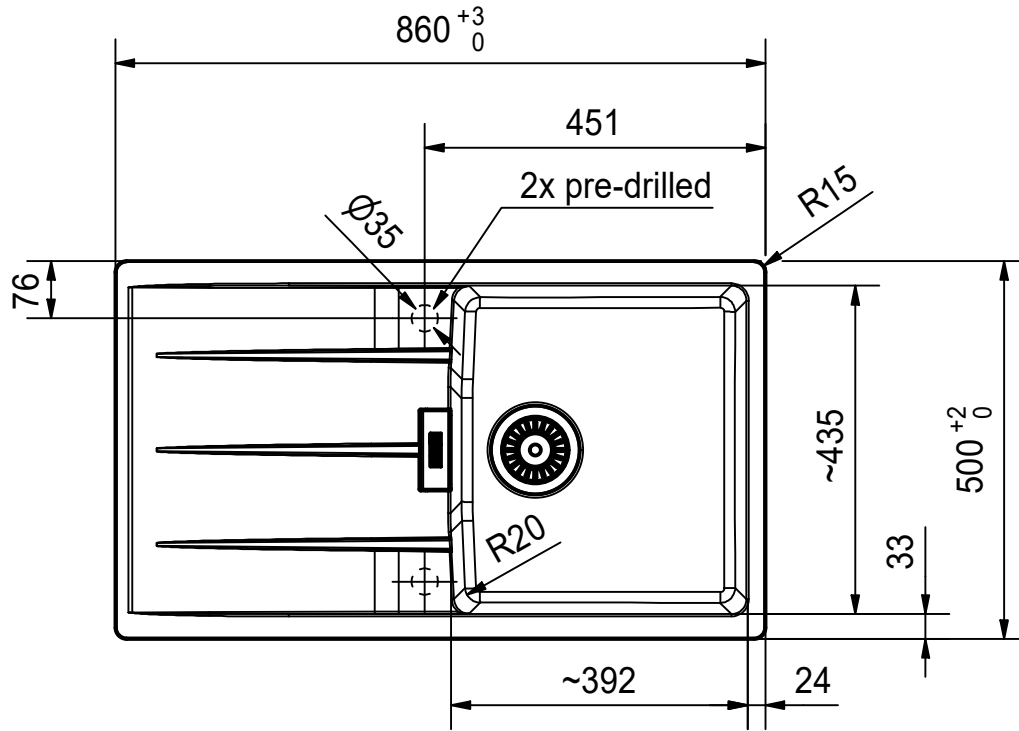

DT

Drawing No.	20237841_01	Revision	-
Drawn Date	16.06.2022		
These drawings and specifications are the property of Franke Technology and Trademark Ltd. and shall not be reproduced, copied or transferred to any third party without the prior written permission of Franke Technology and Trademark Ltd., Hergiswil, Switzerland			

Franke Küchentechnik AG
CH-4663 Aarburg
Phone: +41 62 787 31 31
Internet: www.franke.com

CNG 611-86
Fastfix installation

Sheet	5	Sheets	6