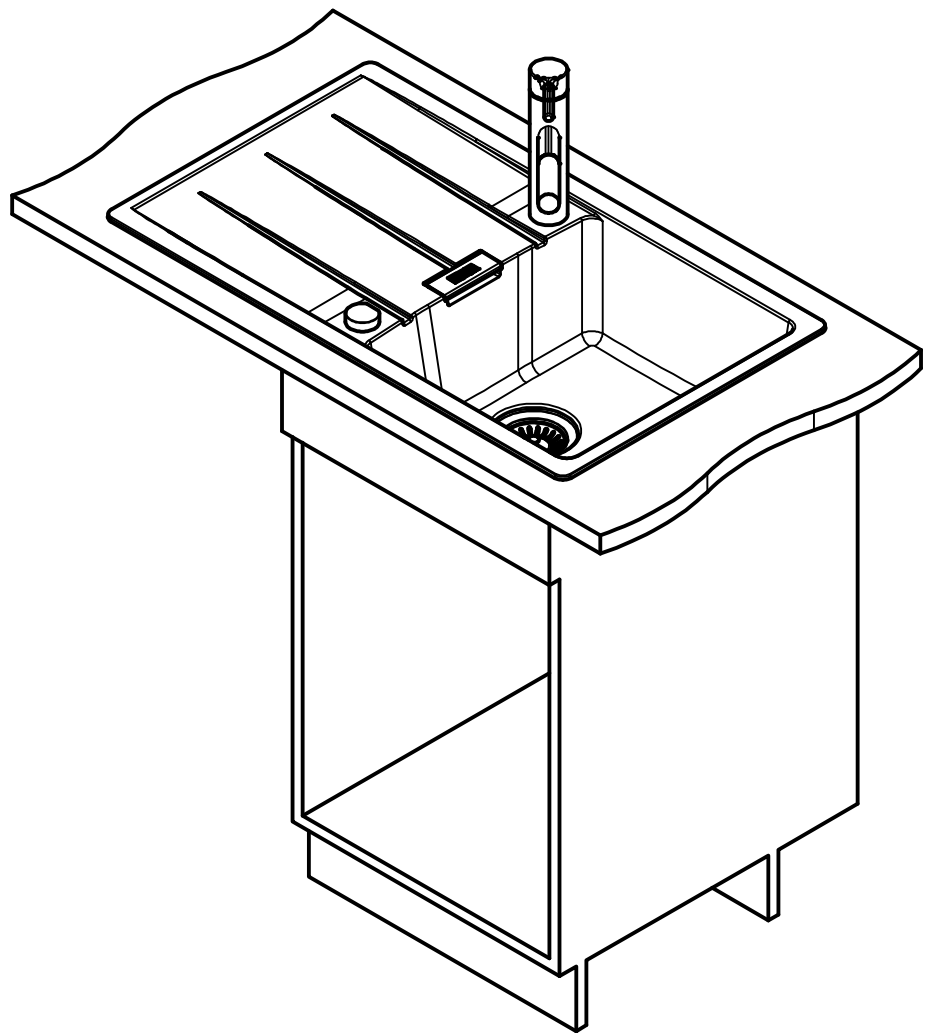

ISO

Drawing No.	20237841_01	Revision	-
Drawn Date	16.06.2022		
These drawings and specifications are the property of Franke Technology and Trademark Ltd. and shall not be reproduced, copied or transferred to any third party without the prior written permission of Franke Technology and Trademark Ltd., Hergiswil, Switzerland			

Franke Küchentechnik AG
CH-4663 Aarburg
Phone: +41 62 787 31 31
Internet: www.franke.com

CNG 611-86
Fastfix installation

Sheet	Sheets
6	6