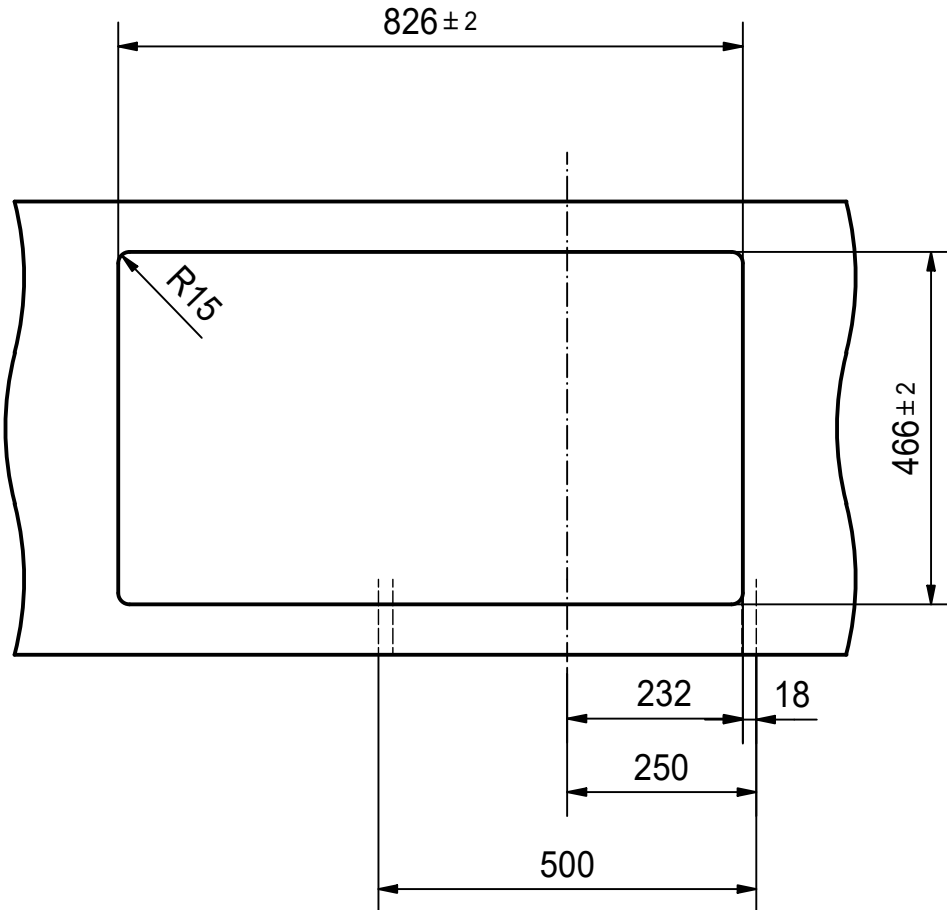

CO

Drawing No.	20237841_01	Revision	-
Drawn Date	16.06.2022		
These drawings and specifications are the property of Franke Technology and Trademark Ltd. and shall not be reproduced, copied or transferred to any third party without the prior written permission of Franke Technology and Trademark Ltd., Hergiswil, Switzerland			

Franke Küchentechnik AG
CH-4663 Aarburg
Phone: +41 62 787 31 31
Internet: www.franke.com

CNG 611-86
Fastfix installation

Sheet	Sheets
3	6