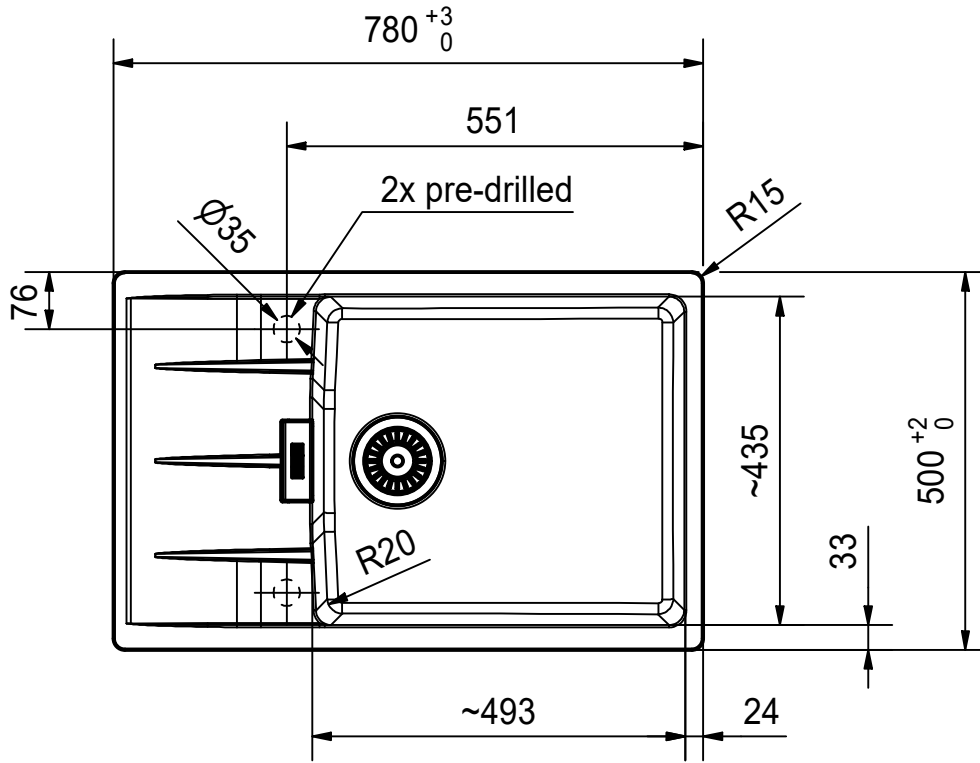

DT

Drawing No.	20237847_01	Revision	-
Drawn Date	16.06.2022		
These drawings and specifications are the property of Franke Technology and Trademark Ltd. and shall not be reproduced, copied or transferred to any third party without the prior written permission of Franke Technology and Trademark Ltd., Hergiswil, Switzerland			

Franke K chentechnik AG
CH-4663 Aarburg
Phone: +41 62 787 31 31
Internet: www.franke.com

CNG 611-78 XL
Fastfix installation

Sheet	Sheets
5	6