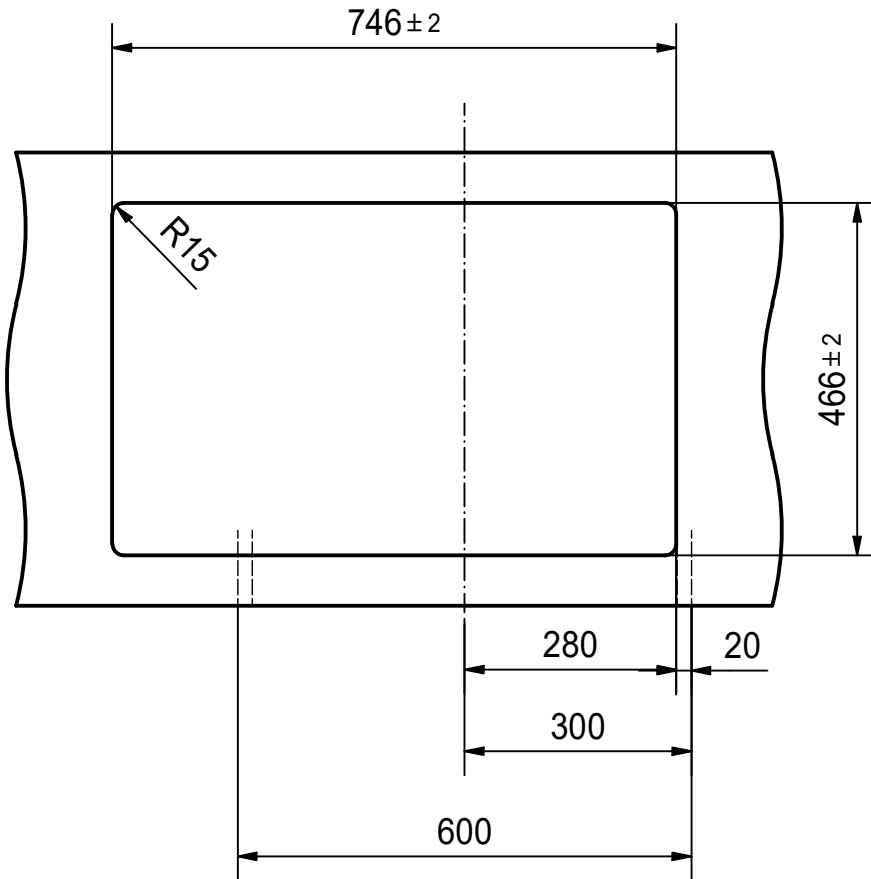

CO

Drawing No.	20237847_01	Revision	-
Drawn Date	16.06.2022		
These drawings and specifications are the property of Franke Technology and Trademark Ltd. and shall not be reproduced, copied or transferred to any third party without the prior written permission of Franke Technology and Trademark Ltd., Hergiswil, Switzerland			

Franke Küchentechnik AG
CH-4663 Aarburg
Phone: +41 62 787 31 31
Internet: www.franke.com

CNG 611-78 XL
Fastfix installation

Sheet	Sheets
3	6