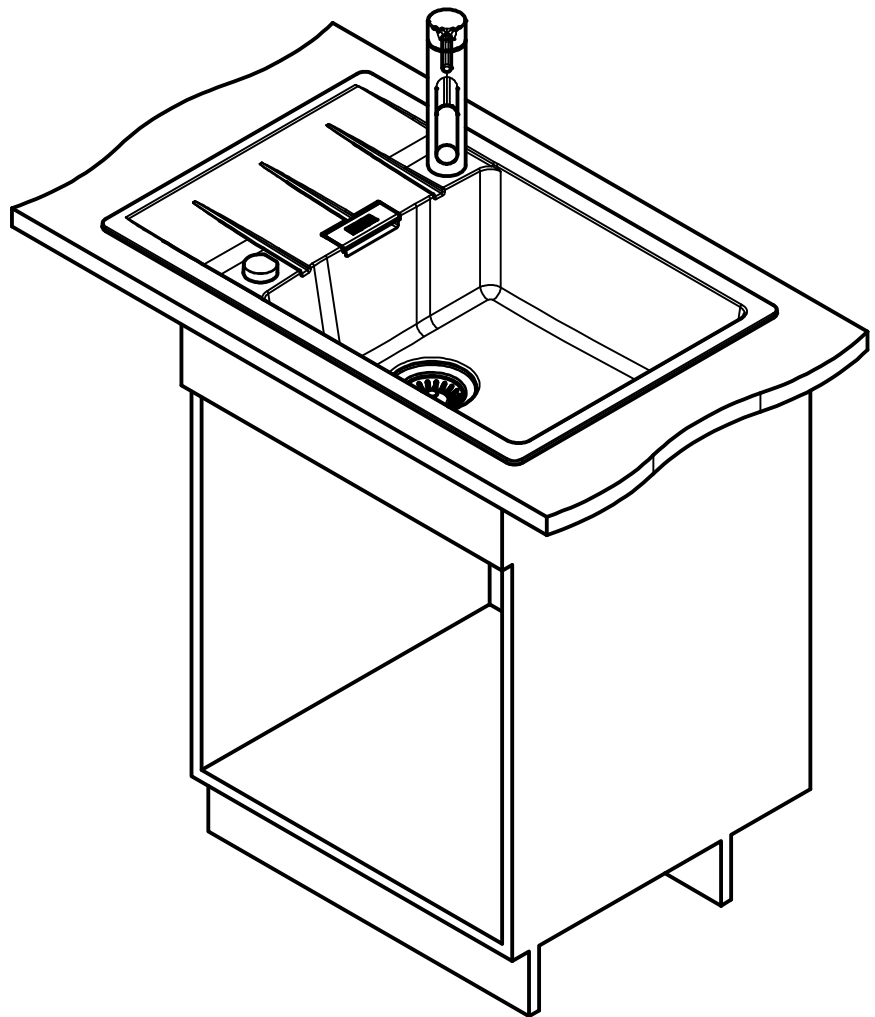

ISO

Drawing No.	20237847_01	Revision	-
Drawn Date	16.06.2022		
These drawings and specifications are the property of Franke Technology and Trademark Ltd. and shall not be reproduced, copied or transferred to any third party without the prior written permission of Franke Technology and Trademark Ltd., Hergiswil, Switzerland			

Franke Küchentechnik AG
CH-4663 Aarburg
Phone: +41 62 787 31 31
Internet: www.franke.com

CNG 611-78 XL
Fastfix installation

Sheet	Sheets
6	6