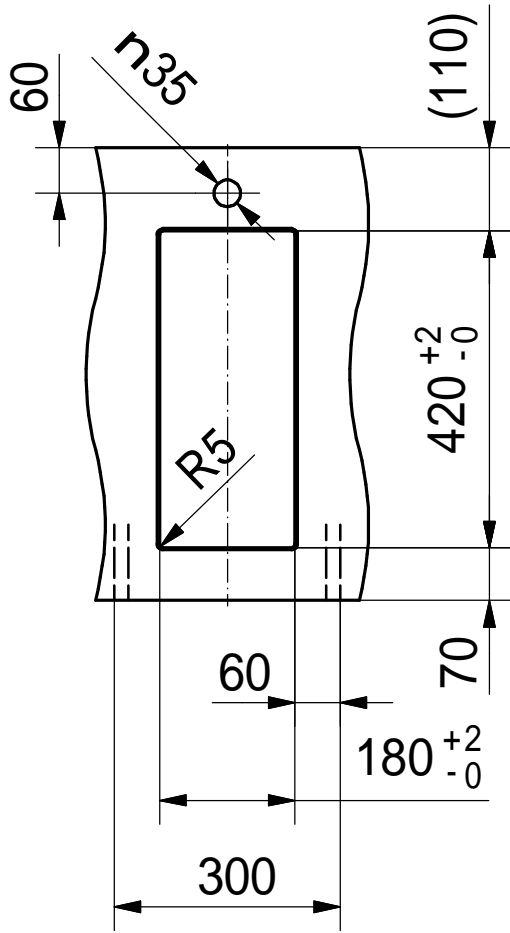

CO

Drawing No.	0056-191348	Revision
Drawn Date	31.08.2010	
These drawings and specifications are the property of NIRO-Plan AG and shall not be reproduced, copied or transferred to any third party without the prior written permission of NIRO-Plan AG, Aarburg, Switzerland		

Franke Küchentechnik AG
CH-4663 Aarburg
Phone: +41 62 787 31 31
Internet: www.franke.com

PKX 110-18 3.5"
installing document

Sheet	Sheets
3	6