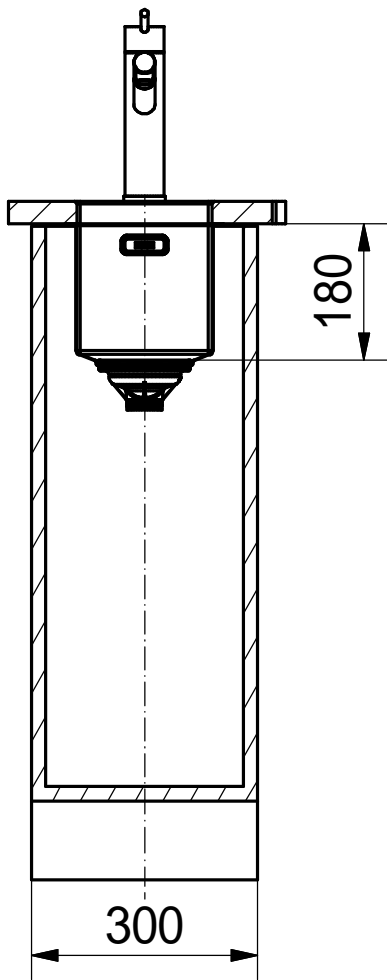

DF

Drawing No.	0056-191348	Revision
Drawn Date	31.08.2010	
<small>These drawings and specifications are the property of NIRO-Plan AG and shall not be reproduced, copied or transferred to any third party without the prior written permission of NIRO-Plan AG, Aarburg, Switzerland</small>		