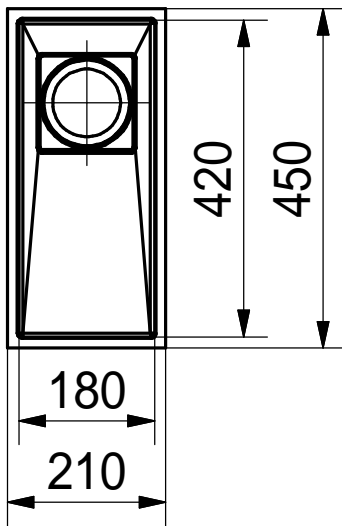

DT

Drawing No.	0056-191348	Revision	
Drawn Date	31.08.2010		
These drawings and specifications are the property of NIRO-Plan AG and shall not be reproduced, copied or transferred to any third party without the prior written permission of NIRO-Plan AG, Aarburg, Switzerland			

Franke Küchentechnik AG
CH-4663 Aarburg
Phone: +41 62 787 31 31
Internet : www.franke.com

PKX 110-18 3.5"
installing document

Sheet	Sheets
5	6