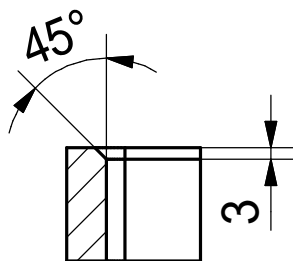

CO

Drawing No.	0056-191348	Revision
Drawn Date	31.08.2010	
These drawings and specifications are the property of NIRO-Plan AG and shall not be reproduced, copied or transferred to any third party without the prior written permission of NIRO-Plan AG, Aarburg, Switzerland		

Franke Küchentechnik AG
CH-4663 Aarburg
Phone: +41 62 787 31 31
Internet: www.franke.com

PKX 110-18 3.5"
installing document

Sheet	Sheets
3	6