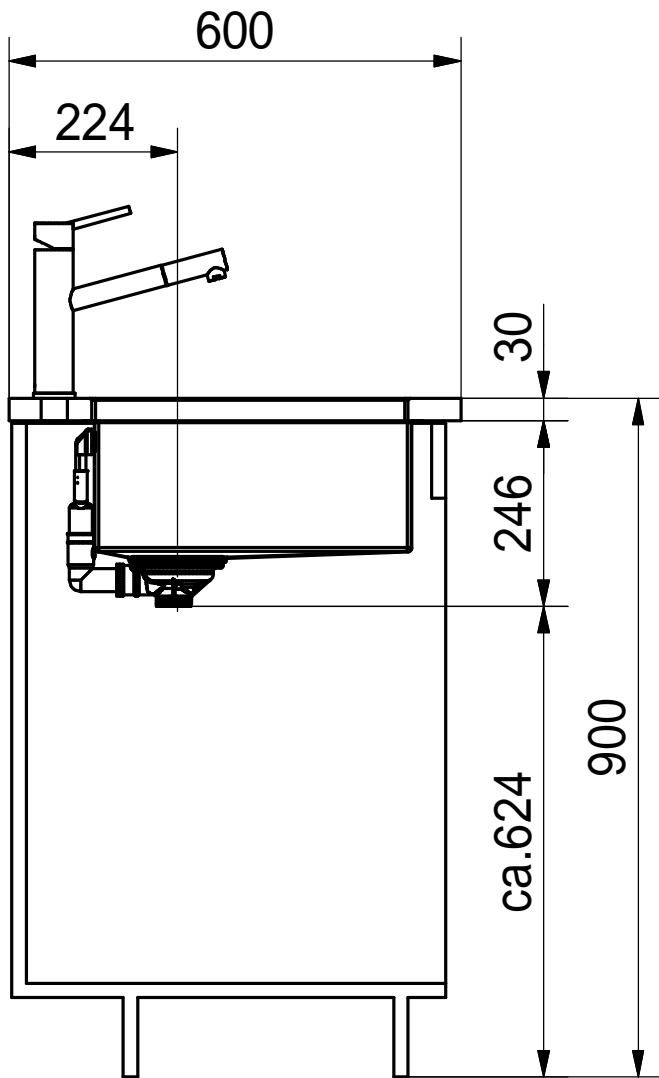

DS

Drawing No.	0056-191348	Revision	
Drawn Date	31.08.2010		
These drawings and specifications are the property of NIRO-Plan AG and shall not be reproduced, copied or transferred to any third party without the prior written permission of NIRO-Plan AG, Aarburg, Switzerland			

Franke K chentechnik AG
CH-4663 Aarburg
Phone: +41 62 787 31 31
Internet : www.franke.com

PKX 110-18 3.5" installing document

Sheet	Sheets
2	6