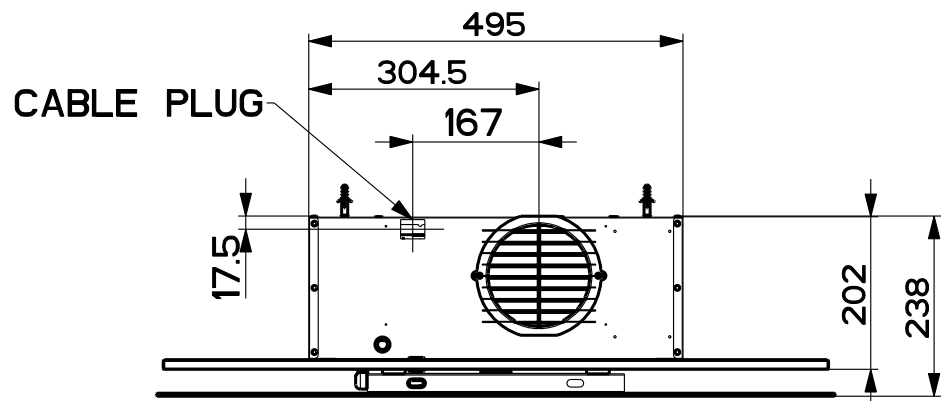

Created by Perelli, Francesco	
Denomination DIMENSIONAL DRAWING 60-90	
Lang EN	Sheet 1/2
Modif.by	
Approved by Romani, Fabio	
Approval date 15-Sep-2017	
Doc. status Released	
Drawing N. 330040_772	Rev 01

Created by Perelli, Francesco	
Denomination DIMENSIONAL DRAWING 60-90	
Lang EN	Sheet 2/2
Modif.by	
Approved by Romani, Fabio	
Approval date 15-Sep-2017	
Doc. status Released	
Drawing N. 330040_772	Rev 01