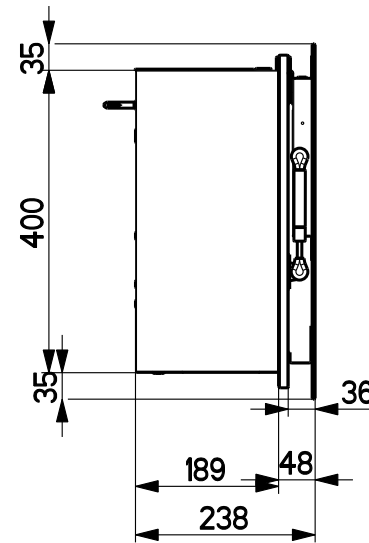

Created by Perelli, Francesco	
Denomination DIMENSIONAL DRAWING 60-90	
Lang EN	Sheet 1/2
Modif.by	
Approved by Romani, Fabio	
Approval date 15-Sep-2017	
Doc. status Released	
Drawing N. 330040_772	Rev 01

Created by Perelli, Francesco	
Denomination DIMENSIONAL DRAWING 60-90	
Lang EN	Sheet 2/2
Modif.by	
Approved by Romani, Fabio	
Approval date 15-Sep-2017	
Doc. status Released	
Drawing N. 330040_772	Rev 01