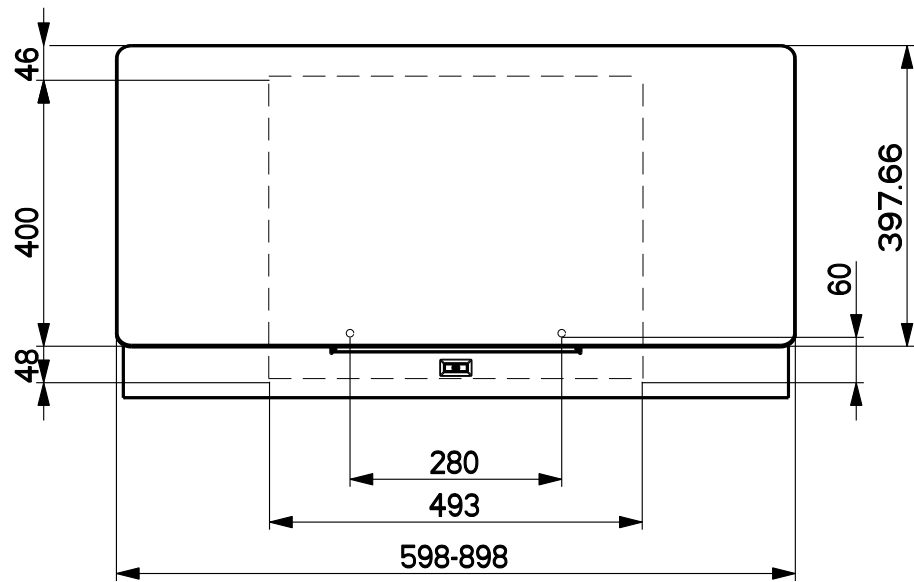

Created by Perelli, Francesco	
Denomination DIMENSIONAL DRAWING 60-90	
Lang EN	Sheet 1/2
Modif.by	
Approved by Romani, Fabio	
Approval date 15-Sep-2017	
Doc. status Released	
Drawing N. 330040_772	Rev 01

Created by Perelli, Francesco	
Denomination DIMENSIONAL DRAWING 60-90	
Lang EN	Sheet 2/2
Modif.by	
Approved by Romani, Fabio	
Approval date 15-Sep-2017	
Doc. status Released	
Drawing N. 330040_772	Rev 01