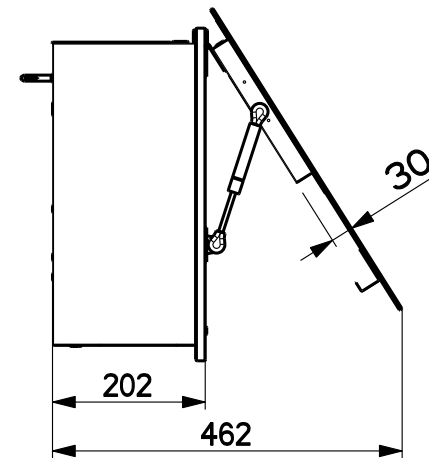

Created by Perelli, Francesco	
Denomination DIMENSIONAL DRAWING 60-90	
Lang EN	Sheet 1/2
Modif.by	
Approved by Romani, Fabio	
Approval date 15-Sep-2017	
Doc. status Released	
Drawing N. 330040_772	Rev 01

Created by Perelli, Francesco	
Denomination DIMENSIONAL DRAWING 60-90	
Lang EN	Sheet 2/2
Modif.by	
Approved by Romani, Fabio	
Approval date 15-Sep-2017	
Doc. status Released	
Drawing N. 330040_772	Rev 01