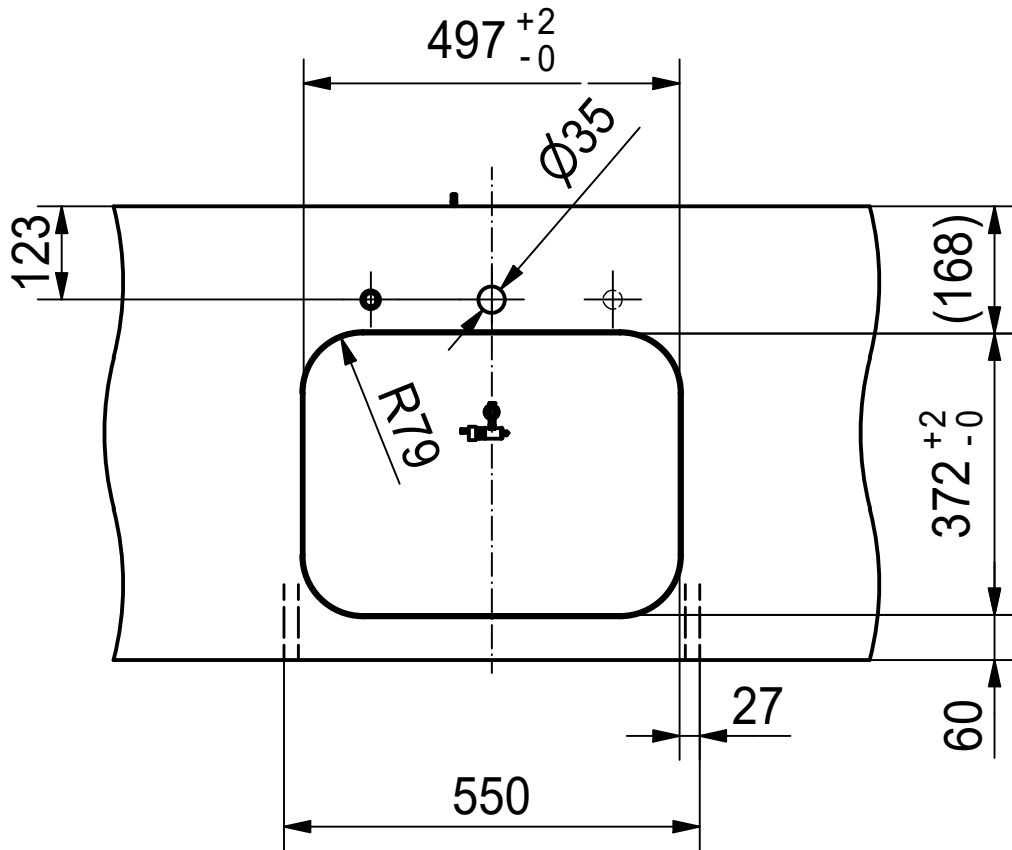

CO

Drawing No.	20120401	Revision	-
Drawn Date	21.10.2011		
These drawings and specifications are the property of NIRO-Plan AG and shall not be reproduced, copied or transferred to any third party without the prior written permission of NIRO-Plan AG, Aarburg, Switzerland			

Franke Küchentechnik AG
CH-4663 Aarburg
Phone: +41 62 787 31 31
Internet: www.franke.com

ARX 110 50/38

installing document

Sheet	Sheets
3	6