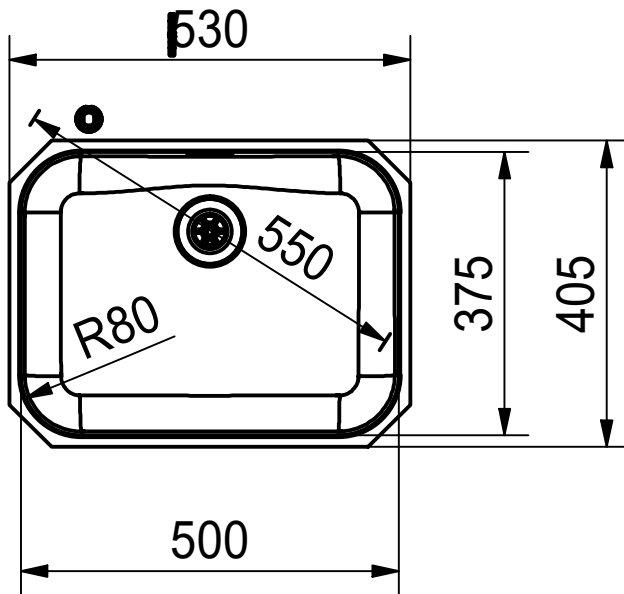

DT

Drawing No.	20120401	Revision	-
Drawn Date	21.10.2011		
These drawings and specifications are the property of NIRO-Plan AG and shall not be reproduced, copied or transferred to any third party without the prior written permission of NIRO-Plan AG, Aarburg, Switzerland			

Franke K uchentechnik AG
CH-4663 Aarburg
Phone: +41 62 787 31 31
Internet: www.franke.com

ARX 110 50/38
installing document

Sheet	Sheets
5	6