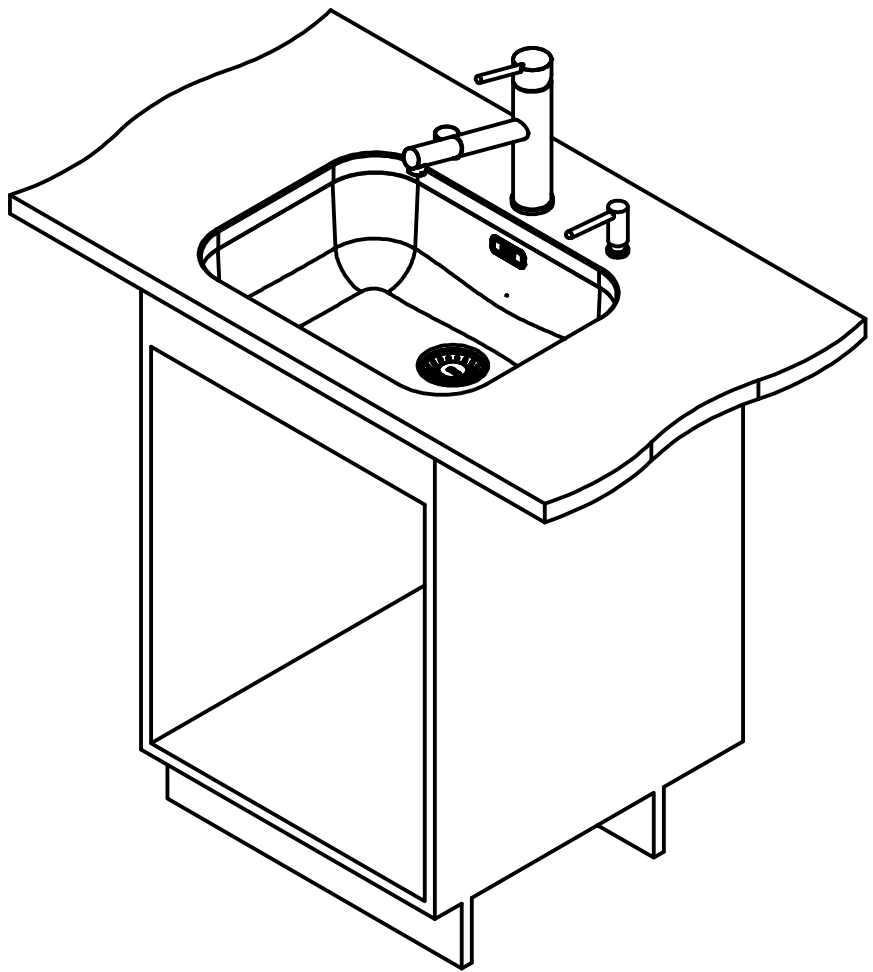

ISO

Drawing No.	20120401	Revision	-
Drawn Date	21.10.2011		
These drawings and specifications are the property of NIRO-Plan AG and shall not be reproduced, copied or transferred to any third party without the prior written permission of NIRO-Plan AG, Aarburg, Switzerland			

Franke Küchentechnik AG
CH-4663 Aarburg
Phone: +41 62 787 31 31
Internet: www.franke.com

ARX 110 50/38
installing document

Sheet	Sheets
6	6