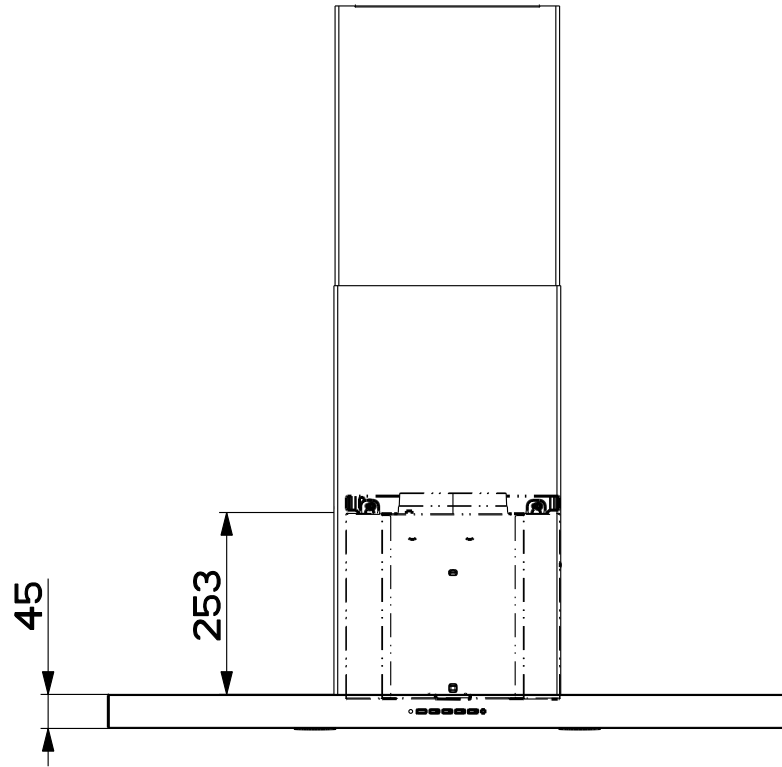

Created by **Sagrati, Filippo**

Denomination  
**DIMENSIONAL DRAWING**

Lang **EN**  Sheet **1/2**

Modif.by **Bellucci, Daniele**

Approved by **Bellucci, Daniele**

Approval date **19-Oct-2017**

Doc. status **Released**

Drawing N.  
**AQ8\_731**

Rev  
**01**

SCALE 1:10

Created by <b>Sagrati, Filippo</b>	
Denomination <b>DIMENSIONAL DRAWING</b>	
Lang <b>EN</b>	Sheet <b>2/2</b>
Modif.by <b>Bellucci, Daniele</b>	
Approved by <b>Bellucci, Daniele</b>	
Approval date <b>19-Oct-2017</b>	
Doc. status <b>Released</b>	
Drawing N. <b>AQ8_731</b>	Rev <b>01</b>