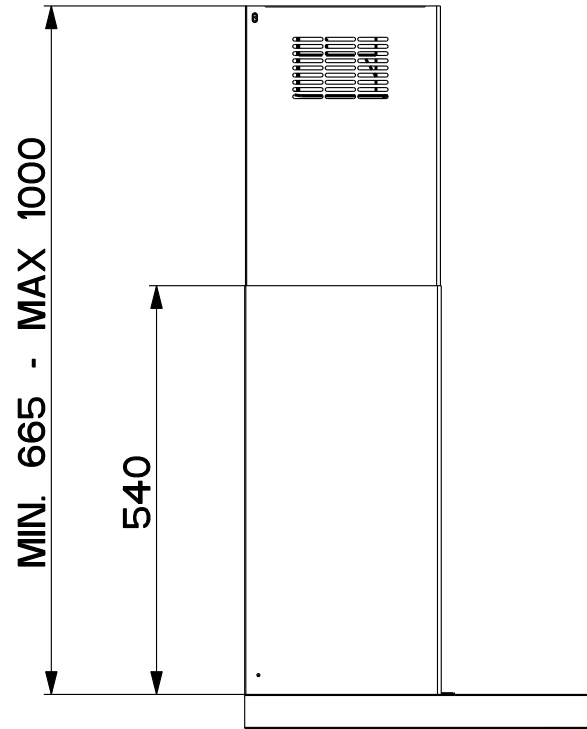

Created by **Sagrati, Filippo**

Denomination  
**DIMENSIONAL DRAWING**

Lang **EN**  Sheet **1/2**

Modif.by **Bellucci, Daniele**

Approved by **Bellucci, Daniele**

Approval date **19-Oct-2017**

Doc. status **Released**

Drawing N.  
**AQ8\_731**

Rev  
**01**

SCALE 1:10

Created by <b>Sagrati, Filippo</b>	
Denomination <b>DIMENSIONAL DRAWING</b>	
Lang <b>EN</b>	Sheet <b>2/2</b>
Modif.by <b>Bellucci, Daniele</b>	
Approved by <b>Bellucci, Daniele</b>	
Approval date <b>19-Oct-2017</b>	
Doc. status <b>Released</b>	
Drawing N. <b>AQ8_731</b>	Rev <b>01</b>