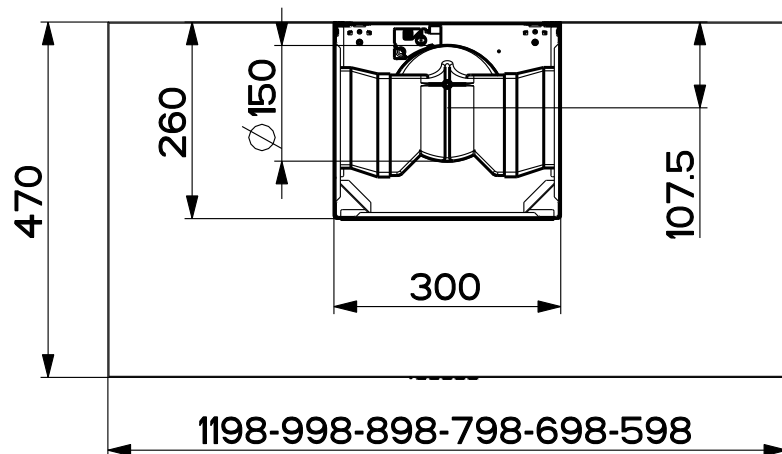

Created by **Sagrati, Filippo**

Denomination  
**DIMENSIONAL DRAWING**

Lang **EN**  Sheet **1/2**

Modif.by **Bellucci, Daniele**

Approved by **Bellucci, Daniele**

Approval date **19-Oct-2017**

Doc. status **Released**

Drawing N.  
**AQ8\_731**

Rev  
**01**

SCALE 1:10

Created by <b>Sagrati, Filippo</b>	
Denomination <b>DIMENSIONAL DRAWING</b>	
Lang <b>EN</b>	Sheet <b>2/2</b>
Modif.by <b>Bellucci, Daniele</b>	
Approved by <b>Bellucci, Daniele</b>	
Approval date <b>19-Oct-2017</b>	
Doc. status <b>Released</b>	
Drawing N. <b>AQ8_731</b>	Rev <b>01</b>