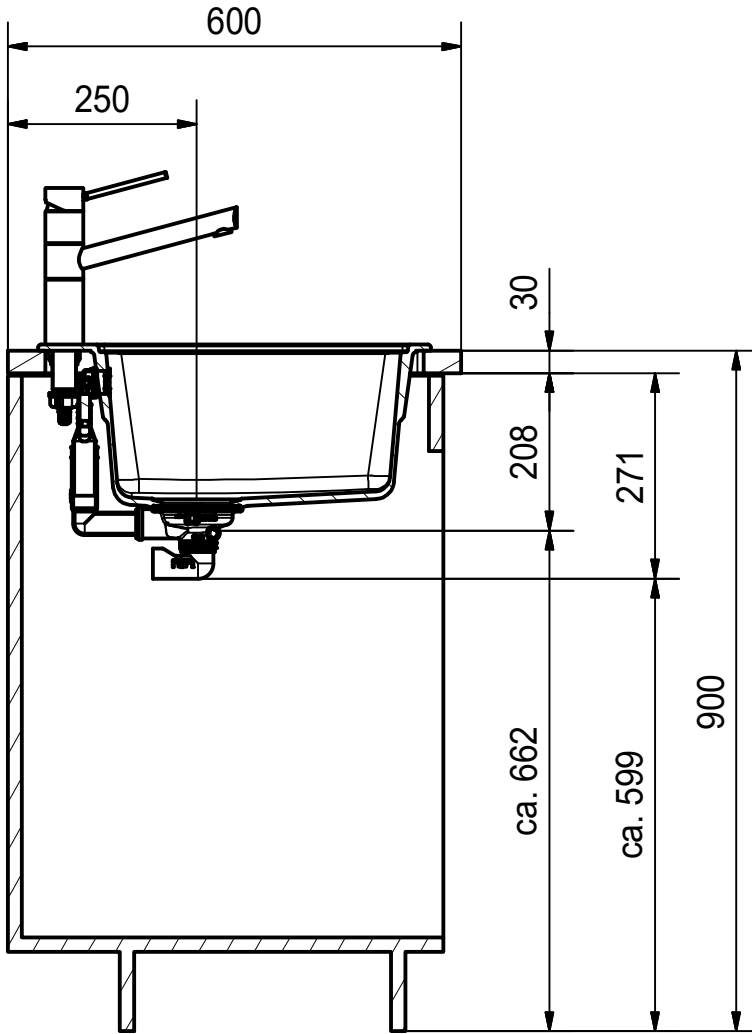

DS

Drawing No.	20127547_01	Revision	-
Drawn Date	12.03.2018		
These drawings and specifications are the property of Franke Technology and Trademark Ltd. and shall not be reproduced, copied or transferred to any third party without the prior written permission of Franke Technology and Trademark Ltd., Hergiswil, Switzerland			

Franke Küchentechnik AG
CH-4663 Aarburg
Phone: +41 62 787 31 31
Internet: www.franke.com

KCG 318

Sheet	Sheets
2	6