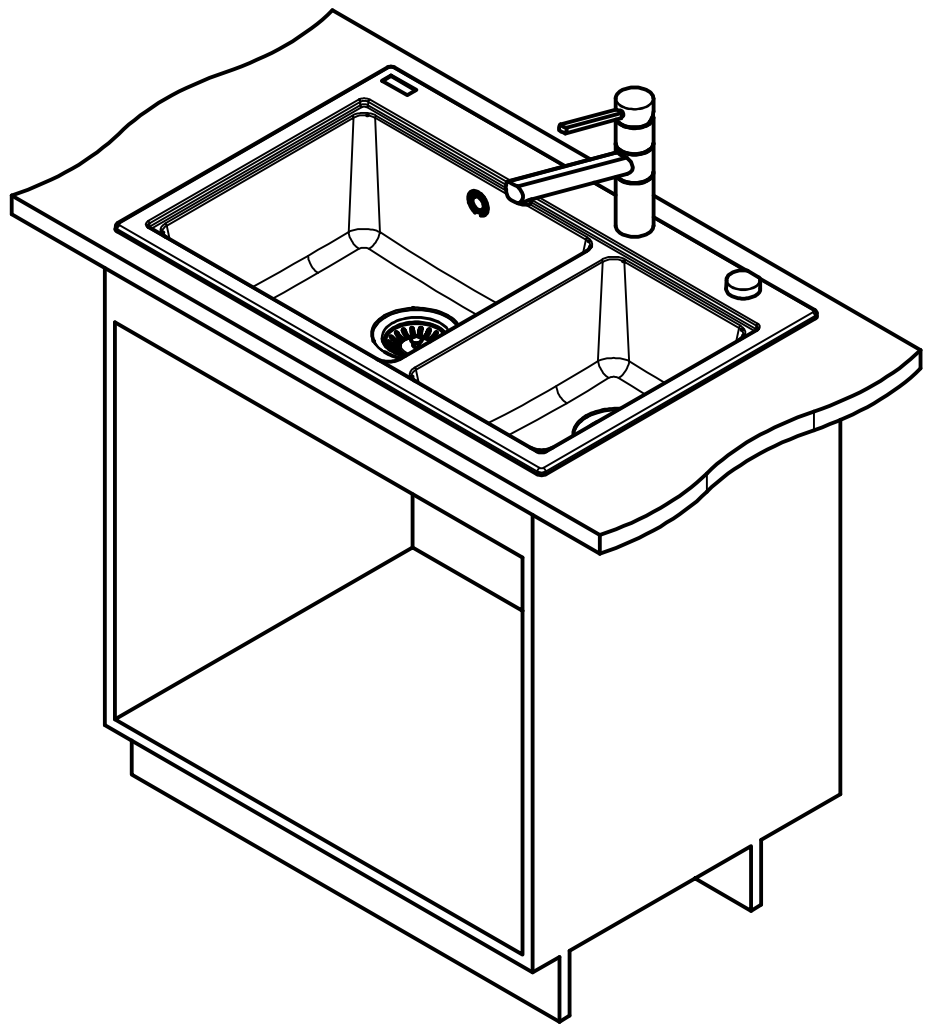

ISO

Drawing No.	20127547_01	Revision	-
Drawn Date	12.03.2018		
These drawings and specifications are the property of Franke Technology and Trademark Ltd. and shall not be reproduced, copied or transferred to any third party without the prior written permission of Franke Technology and Trademark Ltd., Hergiswil, Switzerland			

Franke Küchentechnik AG
CH-4663 Aarburg
Phone: +41 62 787 31 31
Internet: www.franke.com

KCG 318

Sheet	Sheets
6	6