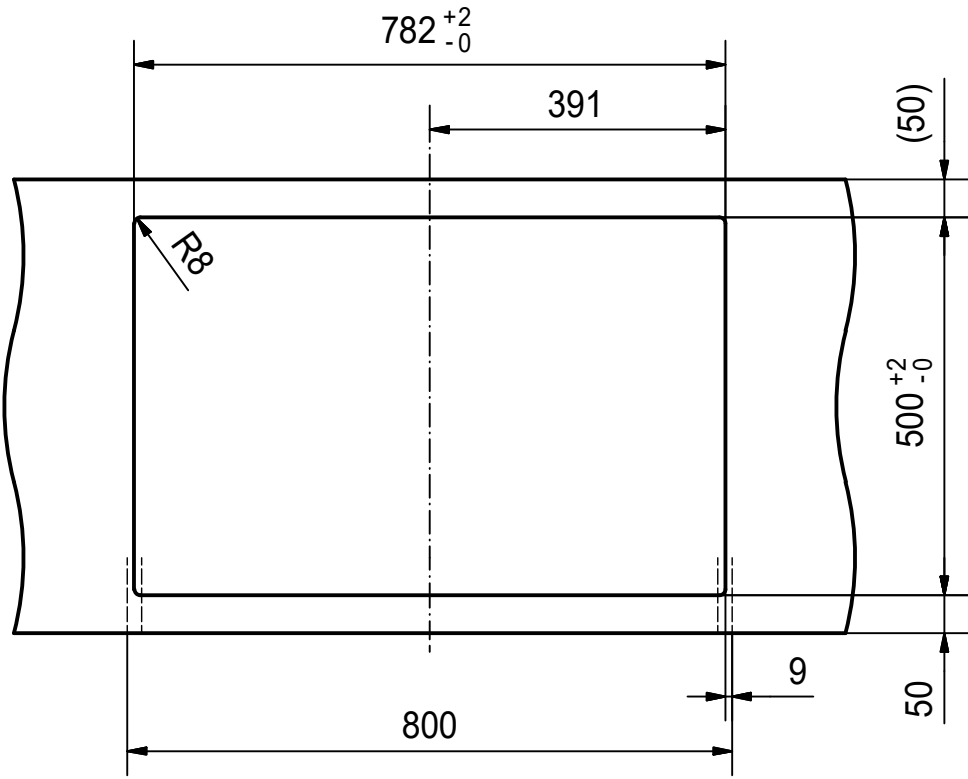

CO

Drawing No.	20127547_01	Revision	-
Drawn Date	12.03.2018		
These drawings and specifications are the property of Franke Technology and Trademark Ltd. and shall not be reproduced, copied or transferred to any third party without the prior written permission of Franke Technology and Trademark Ltd., Hergiswil, Switzerland			

Franke Küchentechnik AG
CH-4663 Aarburg
Phone: +41 62 787 31 31
Internet: www.franke.com

KCG 318

Sheet	Sheets
3	6