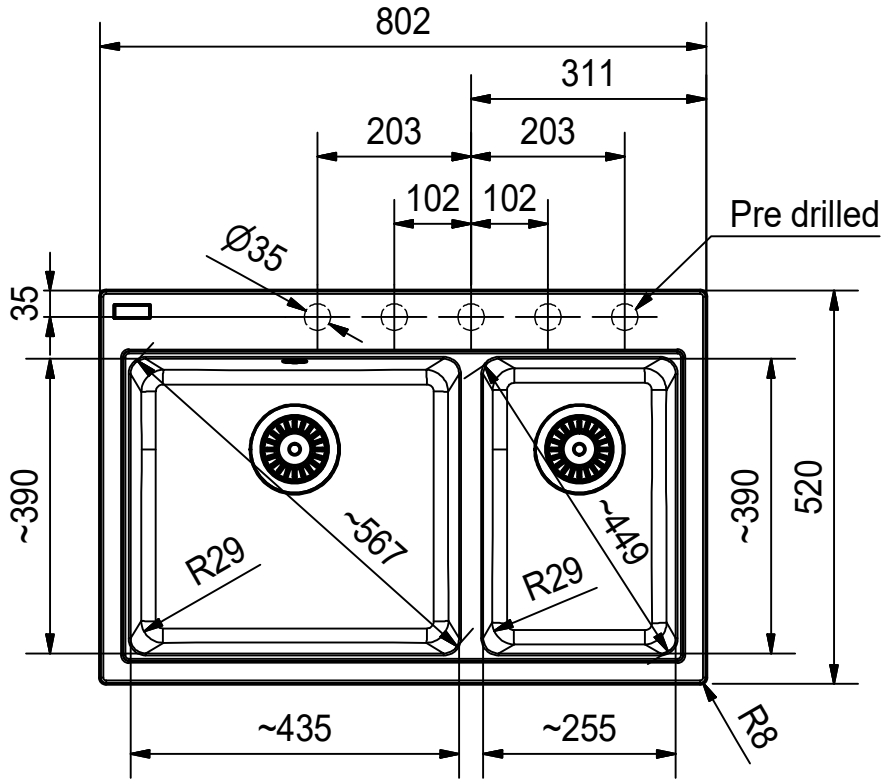

DT

Drawing No.	20127547_01	Revision	-
Drawn Date	12.03.2018		
These drawings and specifications are the property of Franke Technology and Trademark Ltd. and shall not be reproduced, copied or transferred to any third party without the prior written permission of Franke Technology and Trademark Ltd., Hergiswil, Switzerland			

Franke Küchentechnik AG
CH-4663 Aarburg
Phone: +41 62 787 31 31
Internet: www.franke.com

KCG 318

Sheet	Sheets
5	6