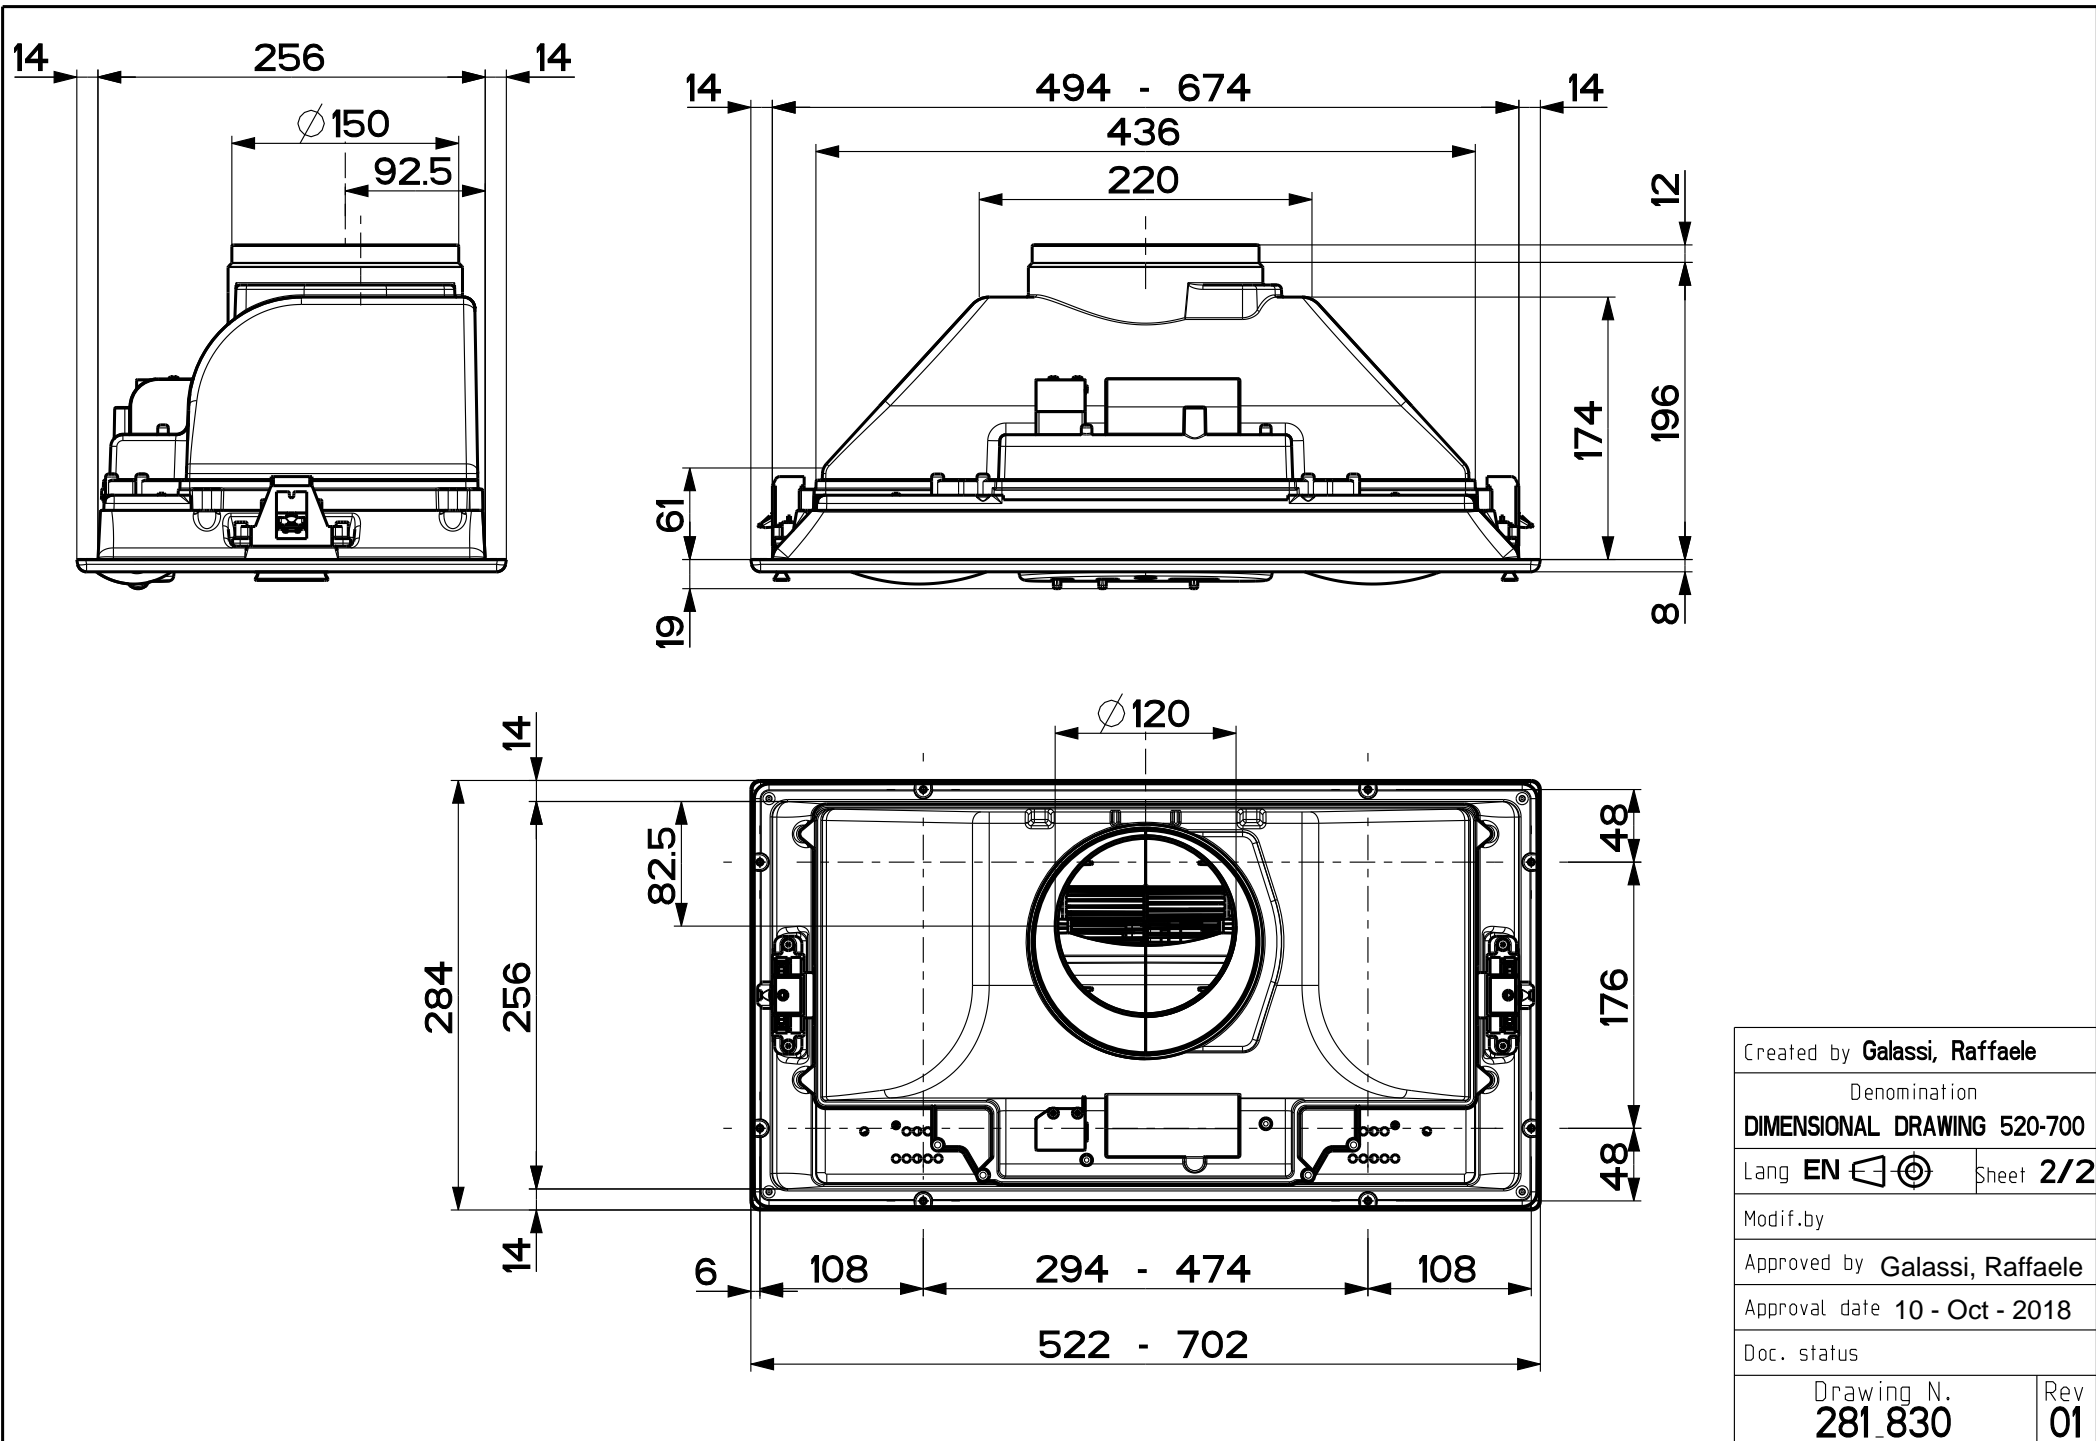

Created by **Galassi, Raffaele**

Denomination
DIMENSIONAL DRAWING 520-700

Lang **EN**  Sheet **1/2**

Modif.by

Approved by **Galassi, Raffaele**

Approval date **10 - Oct - 2018**

Doc. status

Drawing N.
281_830

Rev
01

Created by Galassi, Raffaele	
Denomination	
DIMENSIONAL DRAWING 520-700	
Lang EN 	Sheet 2/2
Modif.by	
Approved by Galassi, Raffaele	
Approval date 10 - Oct - 2018	
Doc. status	
Drawing N. 281_830	Rev 01