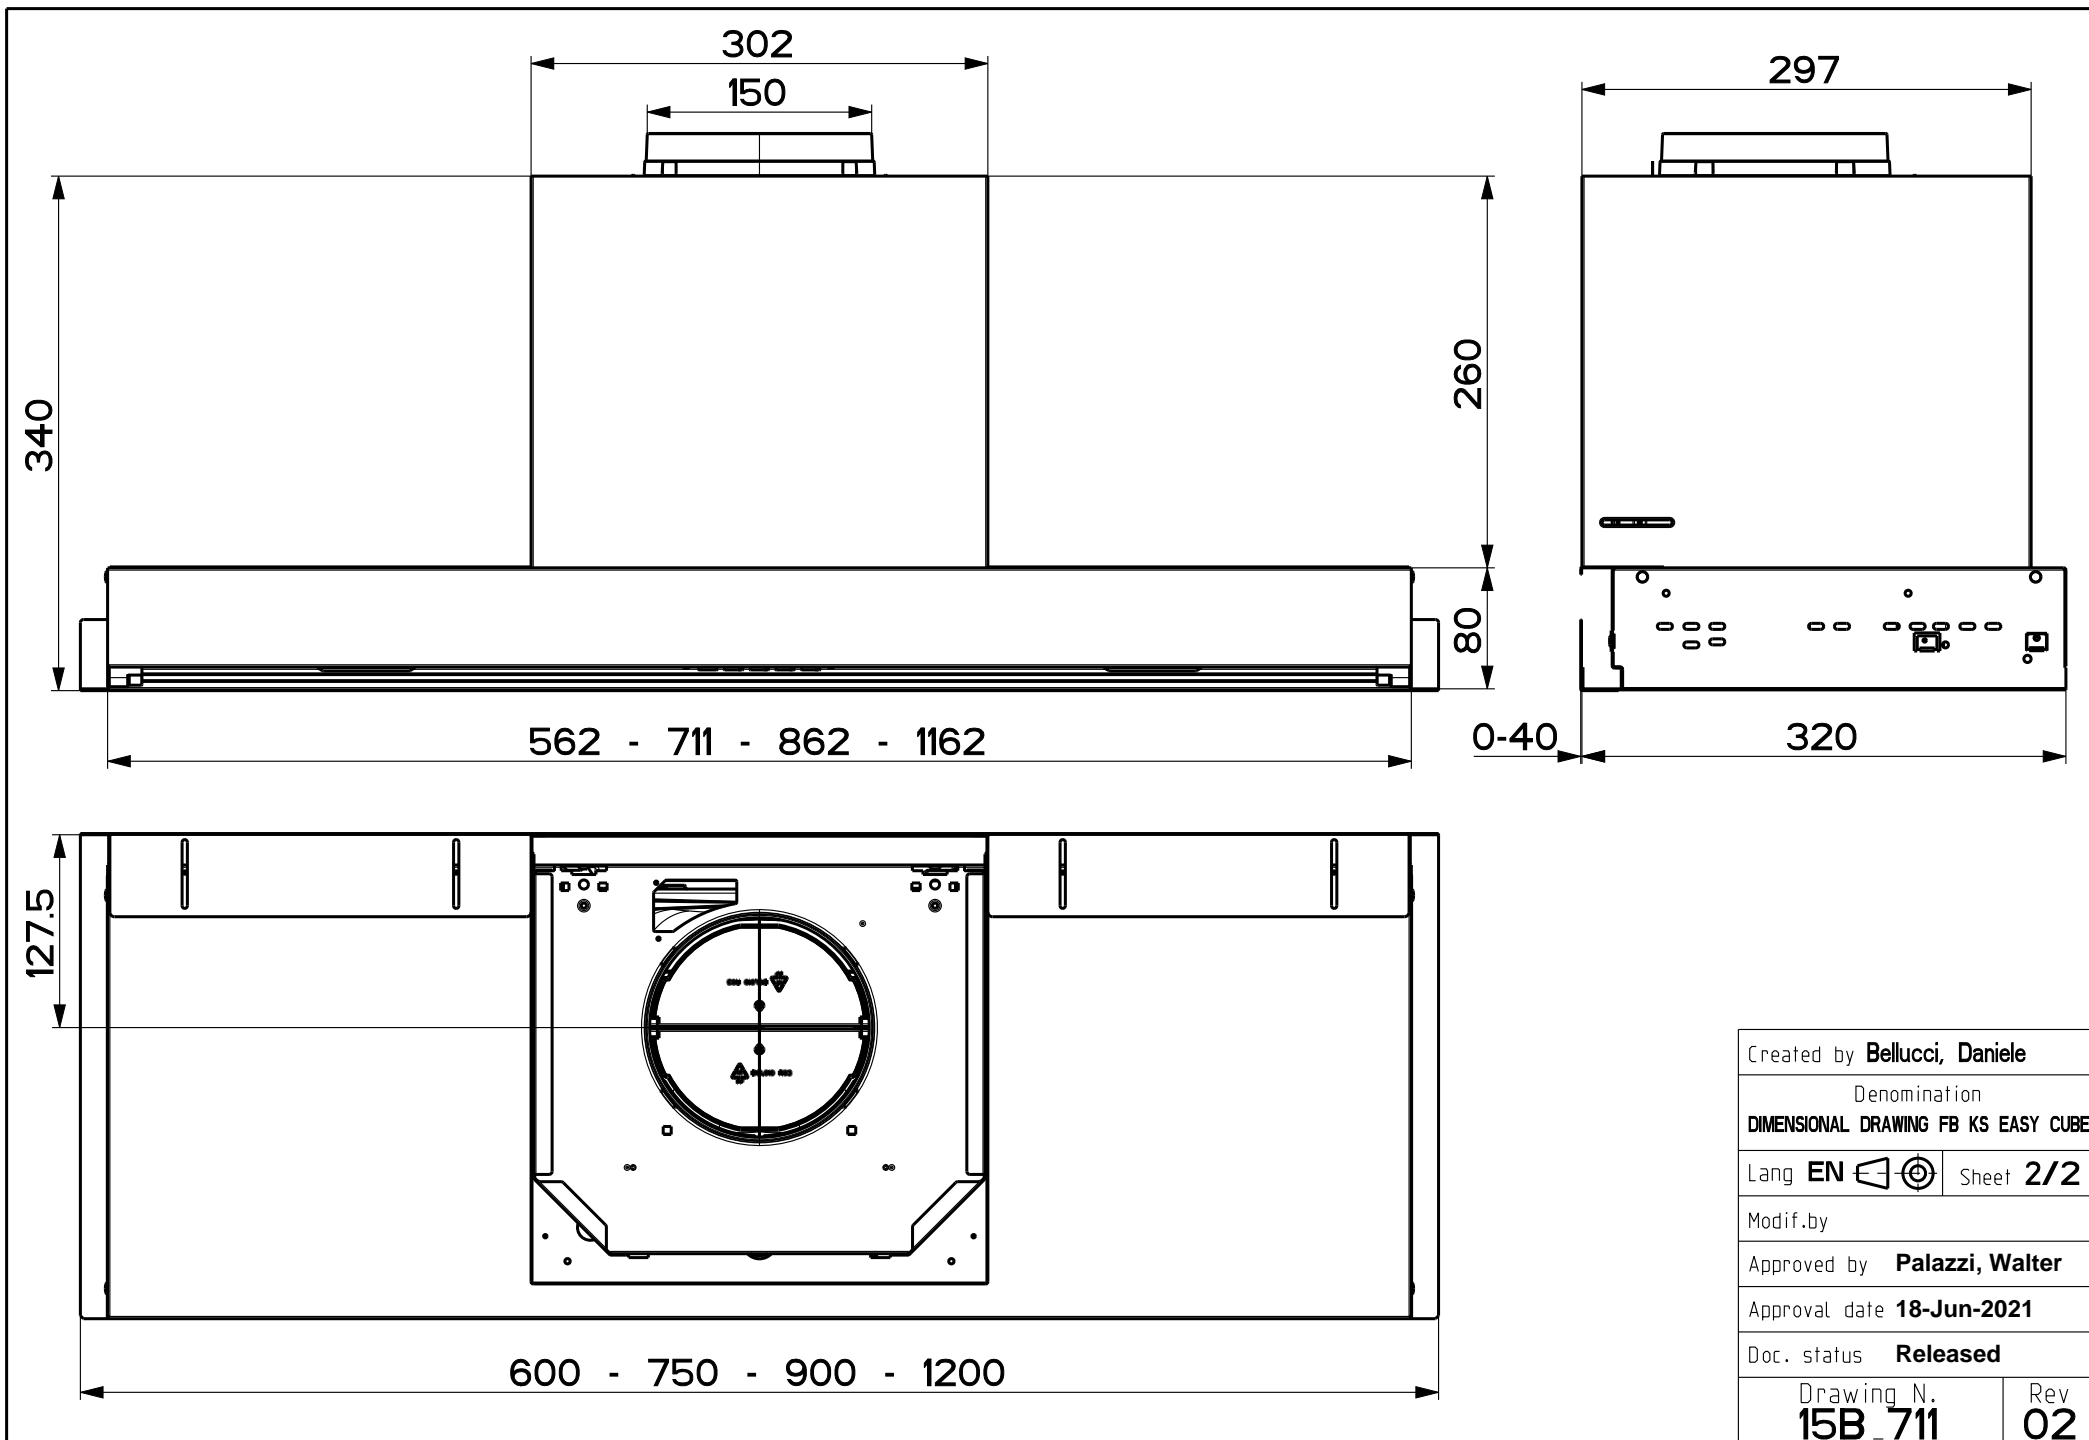

Created by <b>Bellucci, Daniele</b>	
Denomination <b>DIMENSIONAL DRAWING FB KS EASY CUBE</b>	
Lang <b>EN</b> 	Sheet <b>1/2</b>
Modif.by <b>Palazzi, Walter</b>	
Approved by <b>Palazzi, Walter</b>	
Approval date <b>18-Jun-2021</b>	
Doc. status <b>Released</b>	
Drawing N. <b>15B_711</b>	Rev <b>02</b>

Created by <b>Bellucci, Daniele</b>	
Denomination <b>DIMENSIONAL DRAWING FB KS EASY CUBE</b>	
Lang <b>EN</b> 	Sheet <b>2/2</b>
Modif.by	
Approved by <b>Palazzi, Walter</b>	
Approval date <b>18-Jun-2021</b>	
Doc. status <b>Released</b>	
Drawing N. <b>15B_711</b>	Rev <b>02</b>