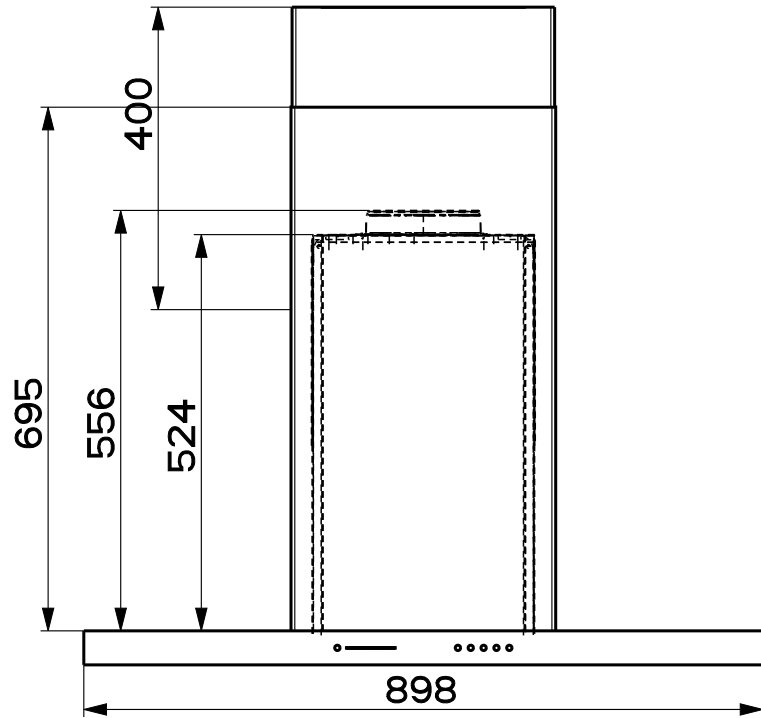

Created by Solutions	
Denomination DIM DRAW T-SHAPE IS FRK SILK/2	
Lang EN	Sheet 1/2
Modif.by Solutions	
Approved by Romani, Fabio	
Approval date 13-Dec-2021	
Doc. status Released	
Drawing N. SD2_877	Rev 02

Created by Solutions	
Denomination DIM DRAW T-SHAPE IS FRK SILK/2	
Lang EN 	Sheet 2/2
Modif.by Solutions	
Approved by Romani, Fabio	
Approval date 13-Dec-2021	
Doc. status Released	
Drawing N. SD2_877	Rev 02