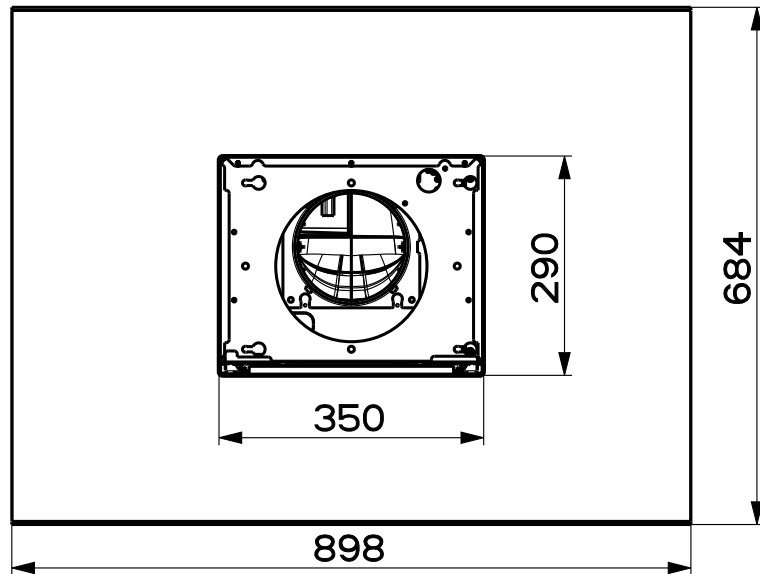

Created by Solutions	
Denomination DIM DRAW T-SHAPE IS FRK SILK/2	
Lang EN	Sheet 1/2
Modif.by Solutions	
Approved by Romani, Fabio	
Approval date 13-Dec-2021	
Doc. status Released	
Drawing N. SD2_877	Rev 02

Created by Solutions	
Denomination DIM DRAW T-SHAPE IS FRK SILK/2	
Lang EN 	Sheet 2/2
Modif.by Solutions	
Approved by Romani, Fabio	
Approval date 13-Dec-2021	
Doc. status Released	
Drawing N. SD2_877	Rev 02