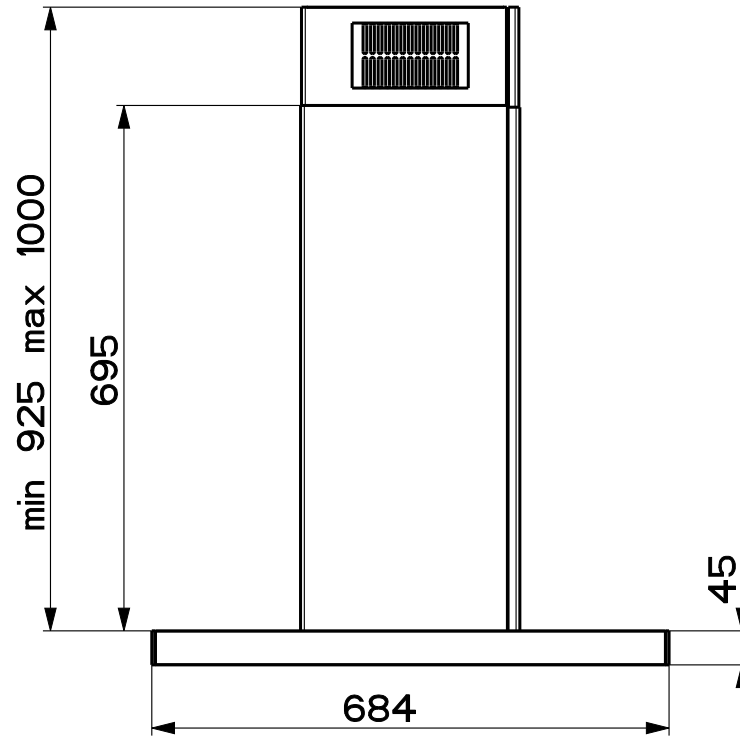

Created by Solutions	
Denomination DIM DRAW T-SHAPE IS FRK SILK/2	
Lang EN	Sheet 1/2
Modif.by Solutions	
Approved by Romani, Fabio	
Approval date 13-Dec-2021	
Doc. status Released	
Drawing N. SD2_877	Rev 02

Created by Solutions	
Denomination DIM DRAW T-SHAPE IS FRK SILK/2	
Lang EN 	Sheet 2/2
Modif.by Solutions	
Approved by Romani, Fabio	
Approval date 13-Dec-2021	
Doc. status Released	
Drawing N. SD2_877	Rev 02