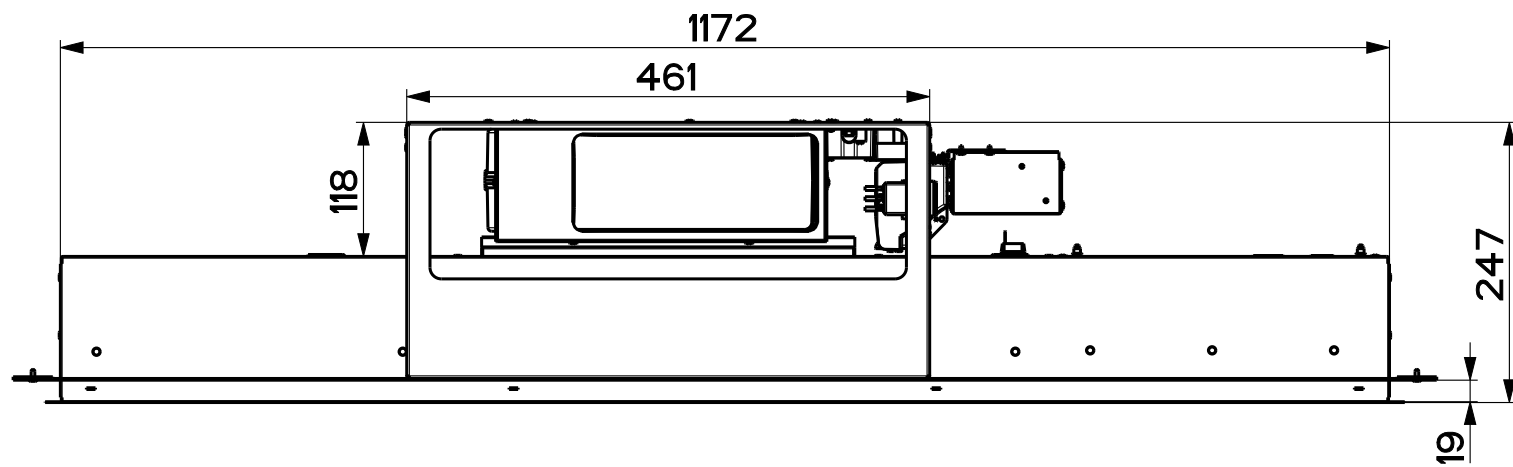

Created by Bellucci, Daniele	
Denomination DIM. DRAW. GLASS FLAT CEILING LED BAR L940 EMC ALPINE	
Lang EN 	Sheet 1/2
Modif.by	
Approved by Bellucci, Daniele	
Approval date 04-Aug-2022	
Doc. status Released	
Drawing N. 59A_1129	Rev 01

Created by Bellucci, Daniele	
Denomination DIM. DRAW. GLASS FLAT CEILING LED BAR L940 EMC ALPINE	
Lang EN 	Sheet 2/2
Modif.by	
Approved by Bellucci, Daniele	
Approval date 04-Aug-2022	
Doc. status Released	
Drawing N. 59A_1129	Rev 01