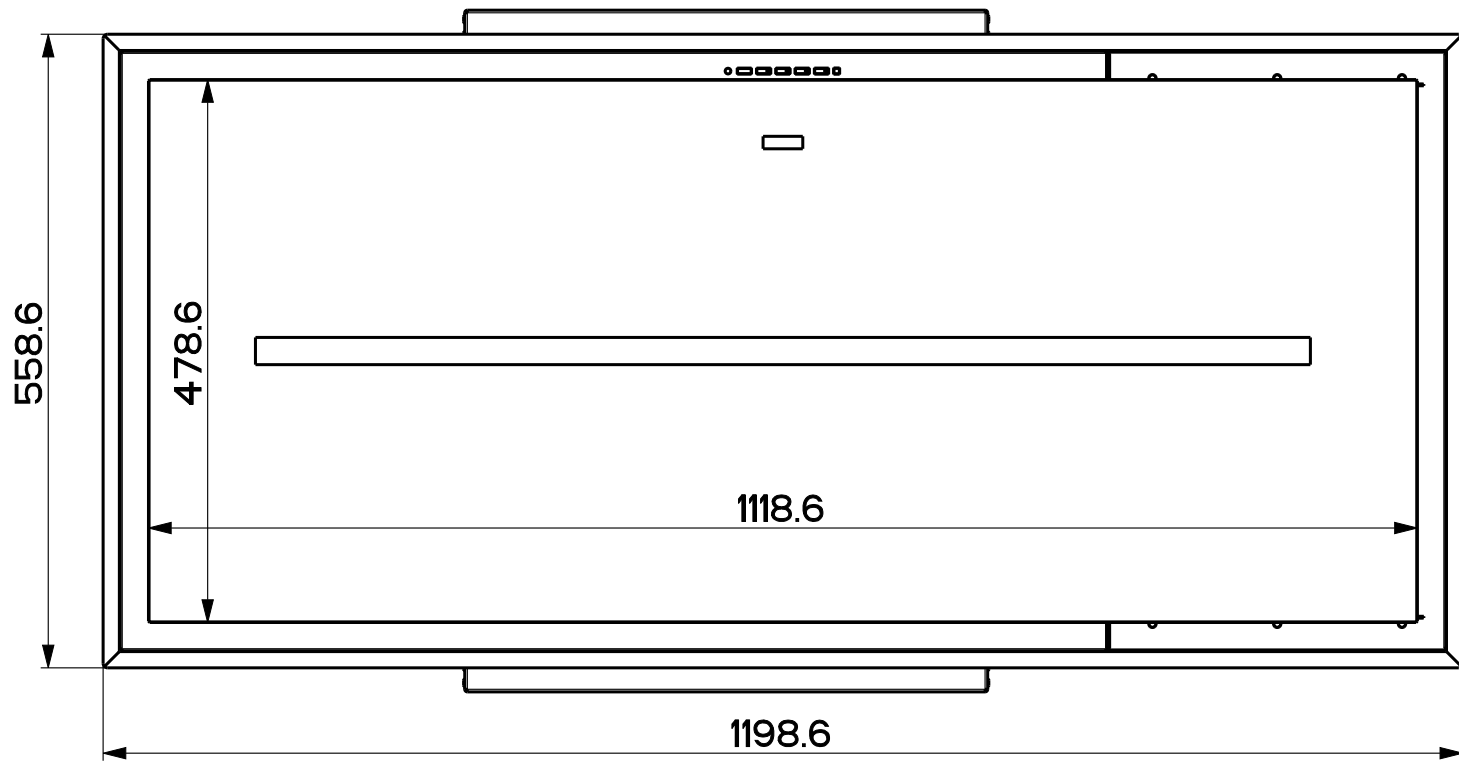

Created by Bellucci, Daniele	
Denomination DIM. DRAW. GLASS FLAT CEILING LED BAR L940 EMC ALPINE	
Lang EN 	Sheet 1/2
Modif.by	
Approved by Bellucci, Daniele	
Approval date 04-Aug-2022	
Doc. status Released	
Drawing N. 59A_1129	Rev 01

Created by Bellucci, Daniele	
Denomination DIM. DRAW. GLASS FLAT CEILING LED BAR L940 EMC ALPINE	
Lang EN 	Sheet 2/2
Modif.by	
Approved by Bellucci, Daniele	
Approval date 04-Aug-2022	
Doc. status Released	
Drawing N. 59A_1129	Rev 01