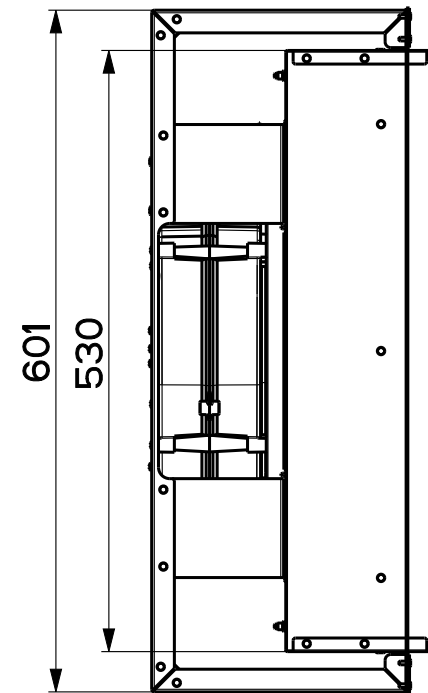

Created by Bellucci, Daniele	
Denomination DIM. DRAW. GLASS FLAT CEILING LED BAR L940 EMC ALPINE	
Lang EN 	Sheet 1/2
Modif.by	
Approved by Bellucci, Daniele	
Approval date 04-Aug-2022	
Doc. status Released	
Drawing N. 59A_1129	Rev 01

Created by Bellucci, Daniele	
Denomination DIM. DRAW. GLASS FLAT CEILING LED BAR L940 EMC ALPINE	
Lang EN 	Sheet 2/2
Modif.by	
Approved by Bellucci, Daniele	
Approval date 04-Aug-2022	
Doc. status Released	
Drawing N. 59A_1129	Rev 01