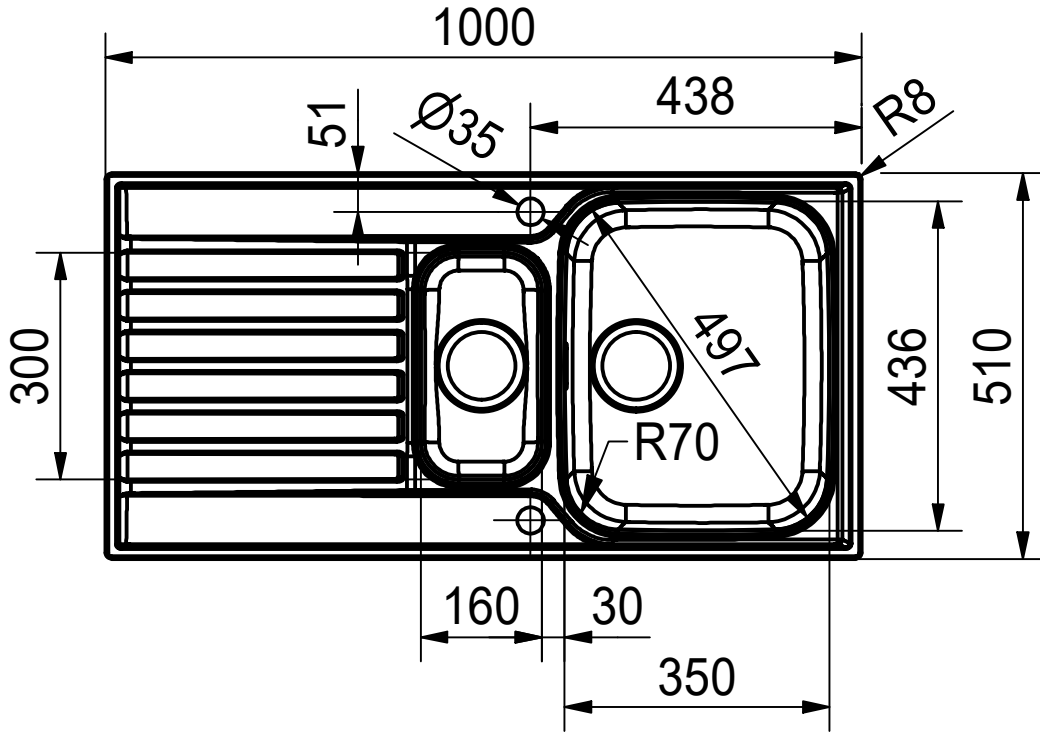

DT

Drawing No.	20119582	Revision	C
Drawn Date	16.09.2009		
These drawings and specifications are the property of NIRO-Plan AG and shall not be reproduced, copied or transferred to any third party without the prior written permission of NIRO-Plan AG, Aarburg, Switzerland			

Franke K uchentechnik AG
CH-4663 Aarburg
Phone: +41 62 787 31 31
Internet: www.franke.com

ASX 651 Rev SI

installing document

Sheet	Sheets
5	6