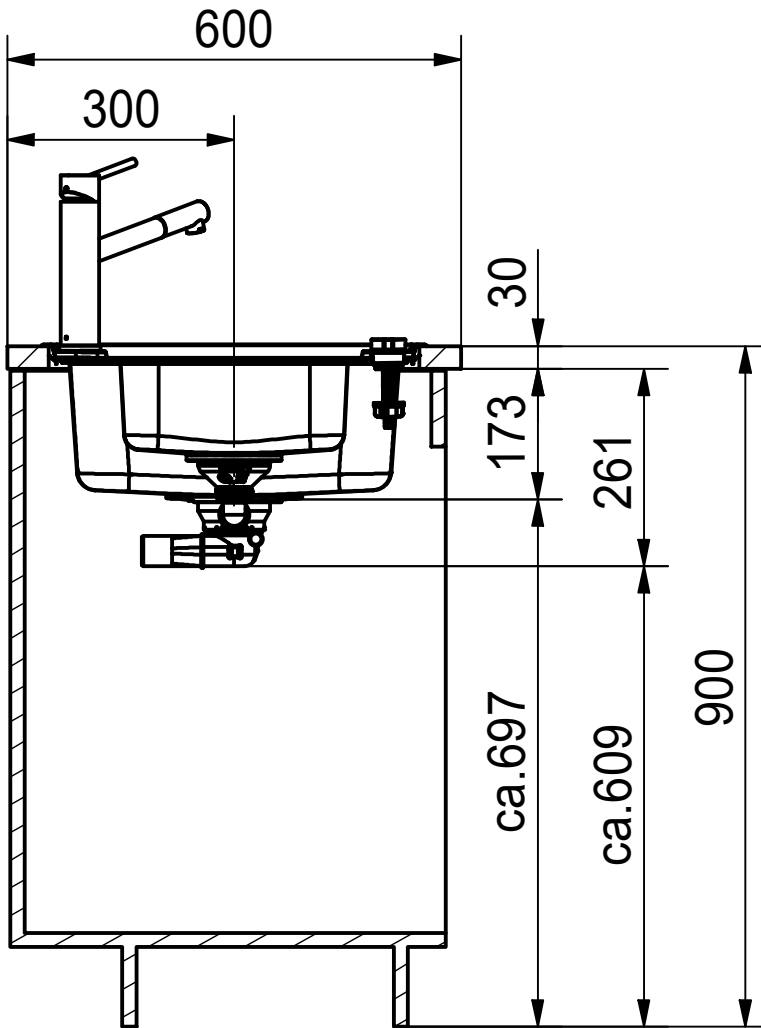

DS

Drawing No.	20119582	Revision	C
Drawn Date	16.09.2009		
These drawings and specifications are the property of NIRO-Plan AG and shall not be reproduced, copied or transferred to any third party without the prior written permission of NIRO-Plan AG, Aarburg, Switzerland			

Franke Küchentechnik AG
CH-4663 Aarburg
Phone: +41 62 787 31 31
Internet: www.franke.com

ASX 651 Rev SI

installing document

Sheet	Sheets
2	6