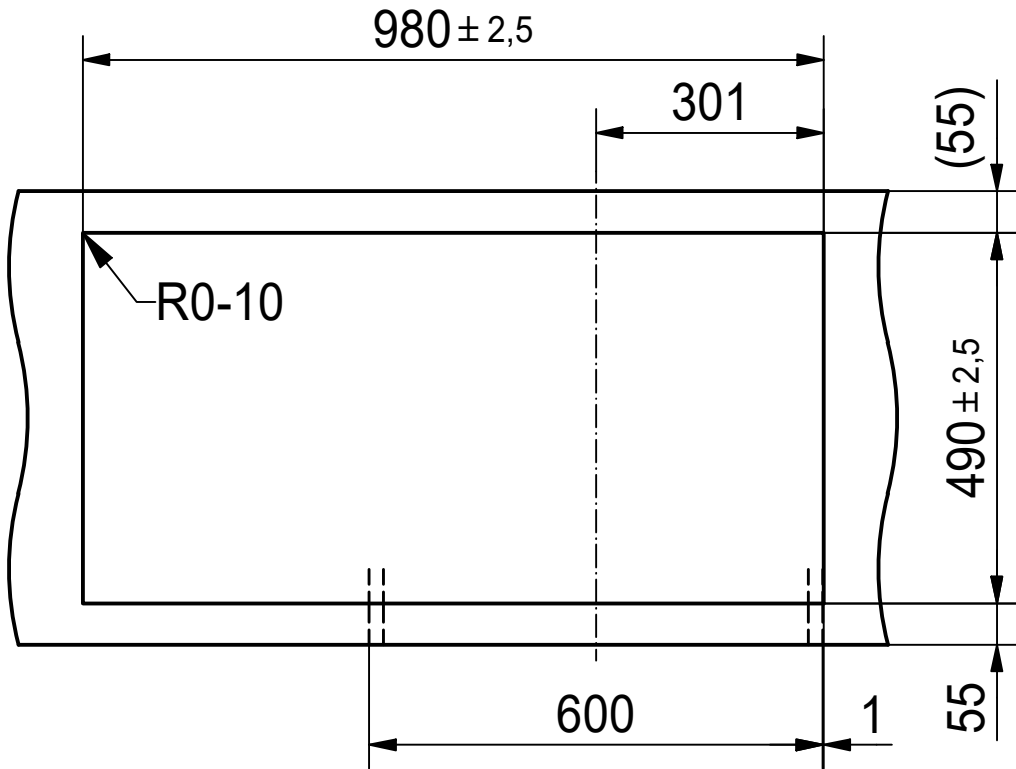

CO

Drawing No.	20119582	Revision	C
Drawn Date	16.09.2009		
These drawings and specifications are the property of NIRO-Plan AG and shall not be reproduced, copied or transferred to any third party without the prior written permission of NIRO-Plan AG, Aarburg, Switzerland			

Franke K uchentechnik AG
CH-4663 Aarburg
Phone: +41 62 787 31 31
Internet: www.franke.com

ASX 651 Rev SI

installing document

Sheet	Sheets
3	6