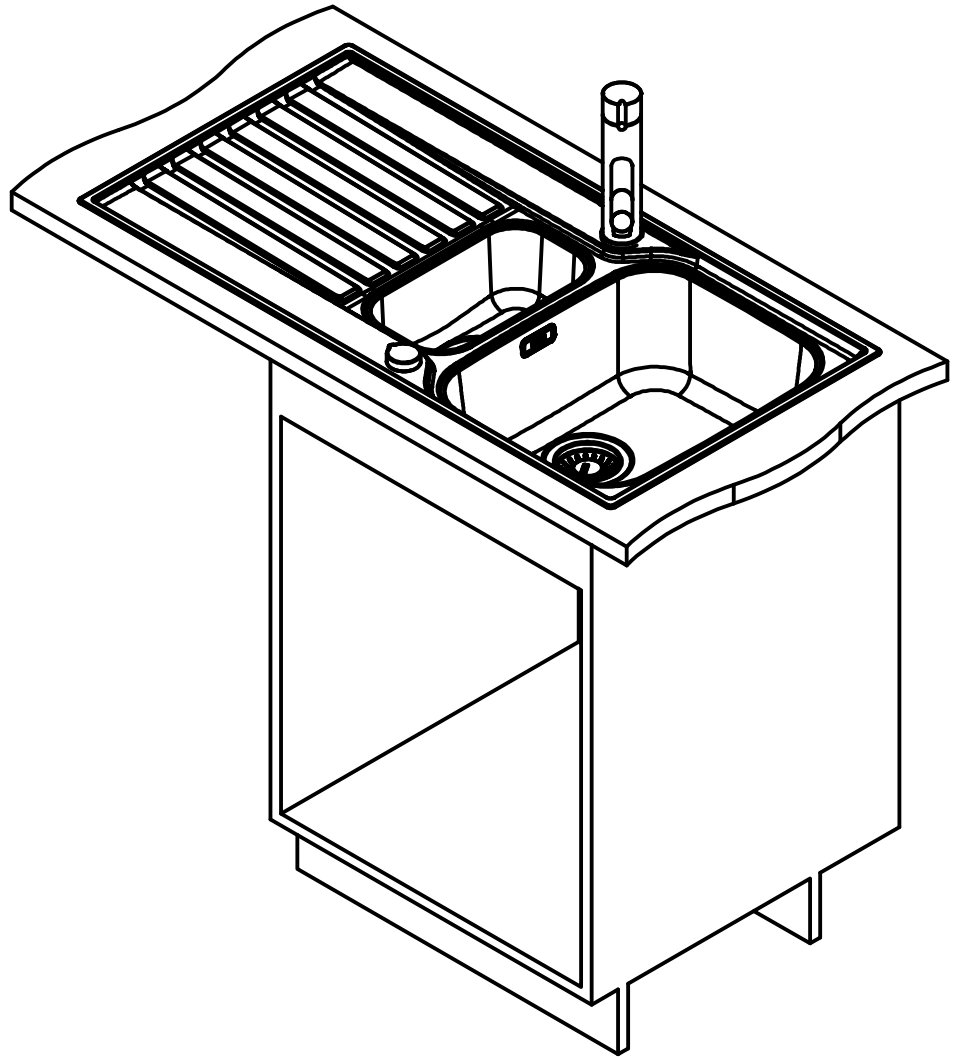

ISO

Drawing No.	20119582	Revision	C
Drawn Date	16.09.2009		
These drawings and specifications are the property of NIRO-Plan AG and shall not be reproduced, copied or transferred to any third party without the prior written permission of NIRO-Plan AG, Aarburg, Switzerland			

Franke Küchentechnik AG
CH-4663 Aarburg
Phone: +41 62 787 31 31
Internet: www.franke.com

ASX 651 Rev SI

installing document

Sheet	Sheets
6	6