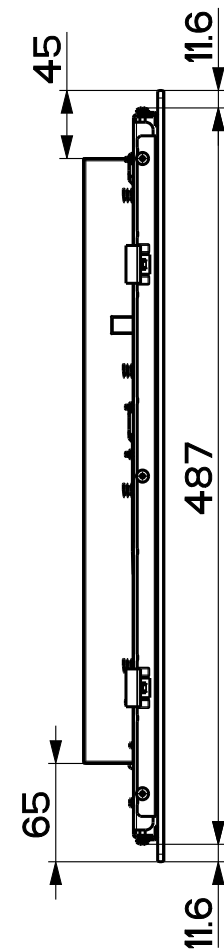

Created by <b>Ragni, Fabrizio</b>	
Denomination	
<b>DIM. DRW IND B4 650x510 FR</b>	
Lang <b>EN</b> 	Sheet <b>1/2</b>
Modif.by	
Approved by <b>Bellucci, Daniele</b>	
Approval date <b>24-Oct-2023</b>	
Doc. status <b>Released</b>	
Drawing N. <b>108001_782</b>	Rev <b>01</b>

Created by <b>Ragni, Fabrizio</b>	
Denomination <b>DIM. DRW IND B4 650x510 FR</b>	
Lang <b>EN</b> 	Sheet <b>2/2</b>
Modif.by	
Approved by <b>Bellucci, Daniele</b>	
Approval date <b>24-Oct-2023</b>	
Doc. status <b>Released</b>	
Drawing N. <b>108001_782</b>	Rev <b>01</b>