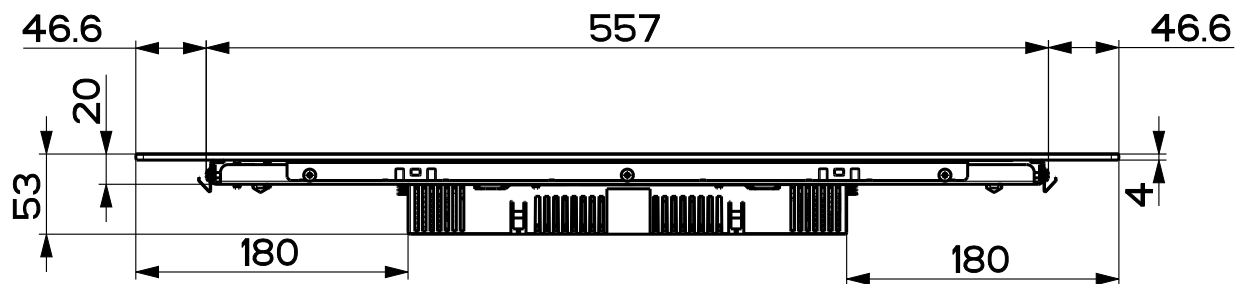

Created by <b>Ragni, Fabrizio</b>	
Denomination	
<b>DIM. DRW IND B4 650x510 FR</b>	
Lang <b>EN</b> 	Sheet <b>1/2</b>
Modif.by	
Approved by <b>Bellucci, Daniele</b>	
Approval date <b>24-Oct-2023</b>	
Doc. status <b>Released</b>	
Drawing N. <b>108001_782</b>	Rev <b>01</b>

Created by <b>Ragni, Fabrizio</b>	
Denomination <b>DIM. DRW IND B4 650x510 FR</b>	
Lang <b>EN</b> 	Sheet <b>2/2</b>
Modif.by	
Approved by <b>Bellucci, Daniele</b>	
Approval date <b>24-Oct-2023</b>	
Doc. status <b>Released</b>	
Drawing N. <b>108001_782</b>	Rev <b>01</b>