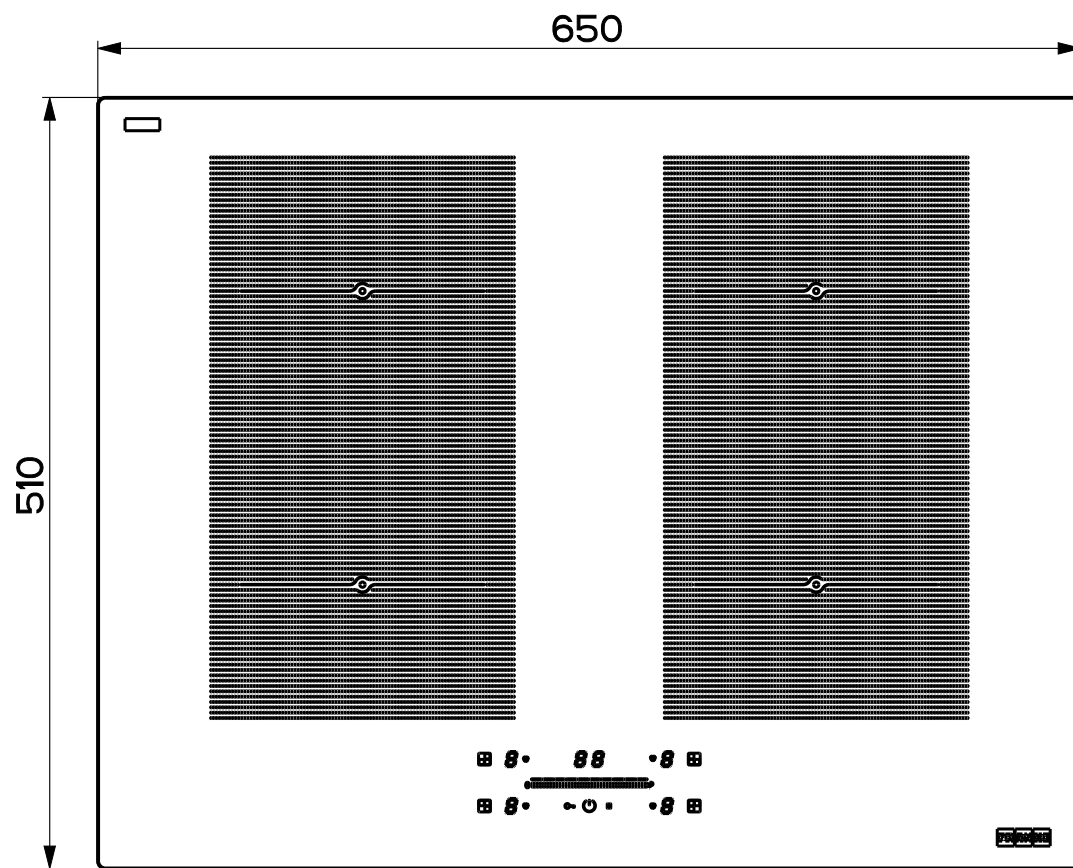

Created by <b>Ragni, Fabrizio</b>	
Denomination	
<b>DIM. DRW IND B4 650x510 FR</b>	
Lang <b>EN</b> 	Sheet <b>1/2</b>
Modif.by	
Approved by <b>Bellucci, Daniele</b>	
Approval date <b>24-Oct-2023</b>	
Doc. status <b>Released</b>	
Drawing N. <b>108001_782</b>	Rev <b>01</b>

Created by <b>Ragni, Fabrizio</b>	
Denomination <b>DIM. DRW IND B4 650x510 FR</b>	
Lang <b>EN</b> 	Sheet <b>2/2</b>
Modif.by	
Approved by <b>Bellucci, Daniele</b>	
Approval date <b>24-Oct-2023</b>	
Doc. status <b>Released</b>	
Drawing N. <b>108001_782</b>	Rev <b>01</b>