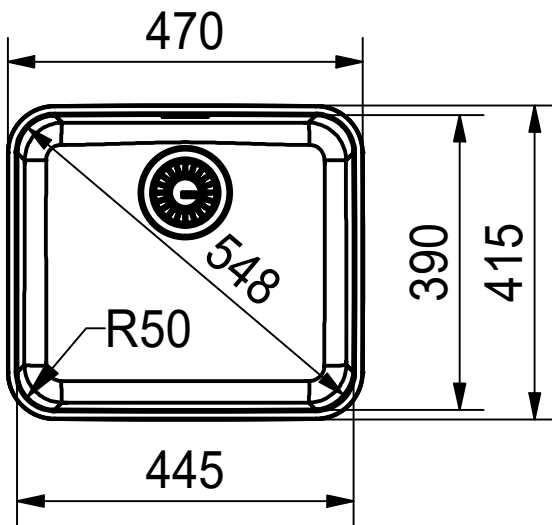

DT

Drawing No.	20166893	Revision	B
Drawn Date	01.02.2010		
These drawings and specifications are the property of NIRO-Plan AG and shall not be reproduced, copied or transferred to any third party without the prior written permission of NIRO-Plan AG, Aarburg, Switzerland			

Franke Küchentechnik AG
CH-4663 Aarburg
Phone: +41 62 787 31 31
Internet: www.franke.com

LAX_110_45_39_3 1/2"
installing document

Sheet	Sheets
5	6