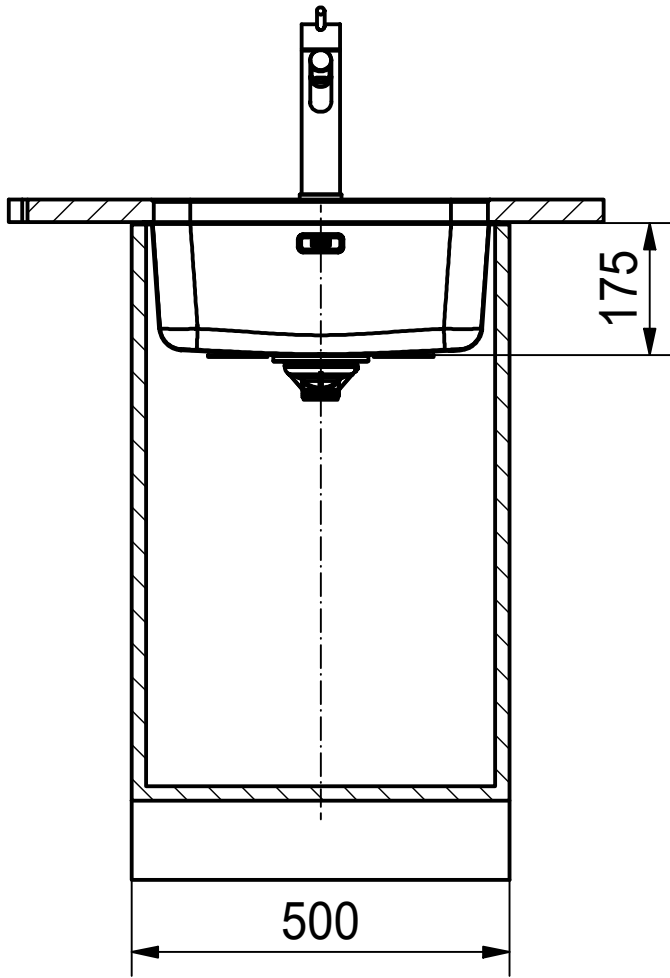

DF

Drawing No.	20166893	Revision	B
Drawn Date	01.02.2010		
<small>These drawings and specifications are the property of NIRO-Plan AG and shall not be reproduced, copied or transferred to any third party without the prior written permission of NIRO-Plan AG, Aarburg, Switzerland</small>			