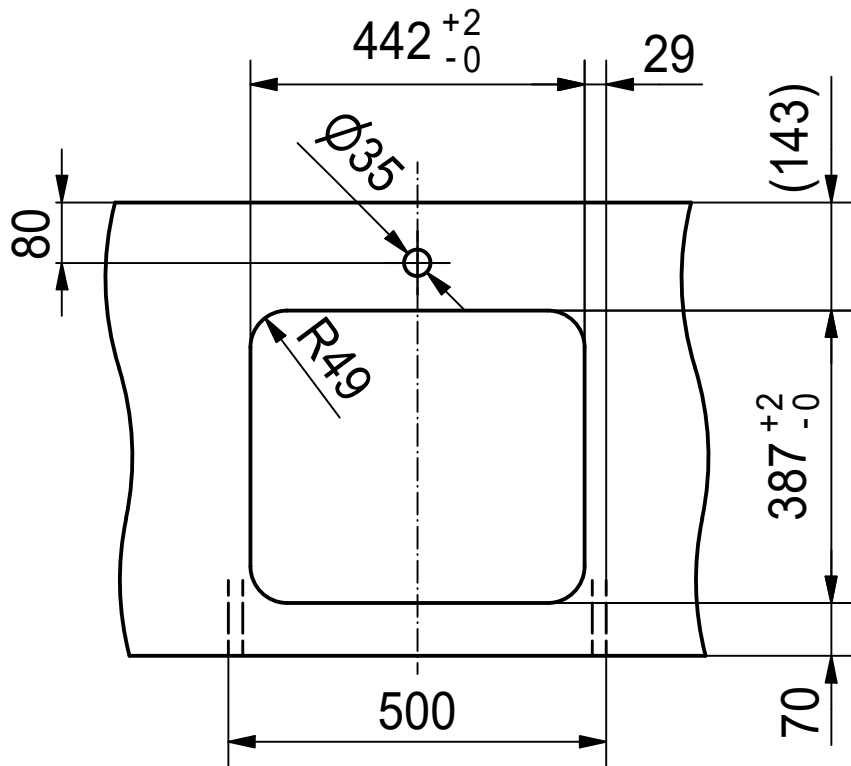

CO

Drawing No.	20166893	Revision	B
Drawn Date	01.02.2010		
These drawings and specifications are the property of NIRO-Plan AG and shall not be reproduced, copied or transferred to any third party without the prior written permission of NIRO-Plan AG, Aarburg, Switzerland			

Franke Küchentechnik AG
CH-4663 Aarburg
Phone: +41 62 787 31 31
Internet: www.franke.com

LAX_110_45_39_3 1/2"
installing document

Sheet	Sheets
3	6