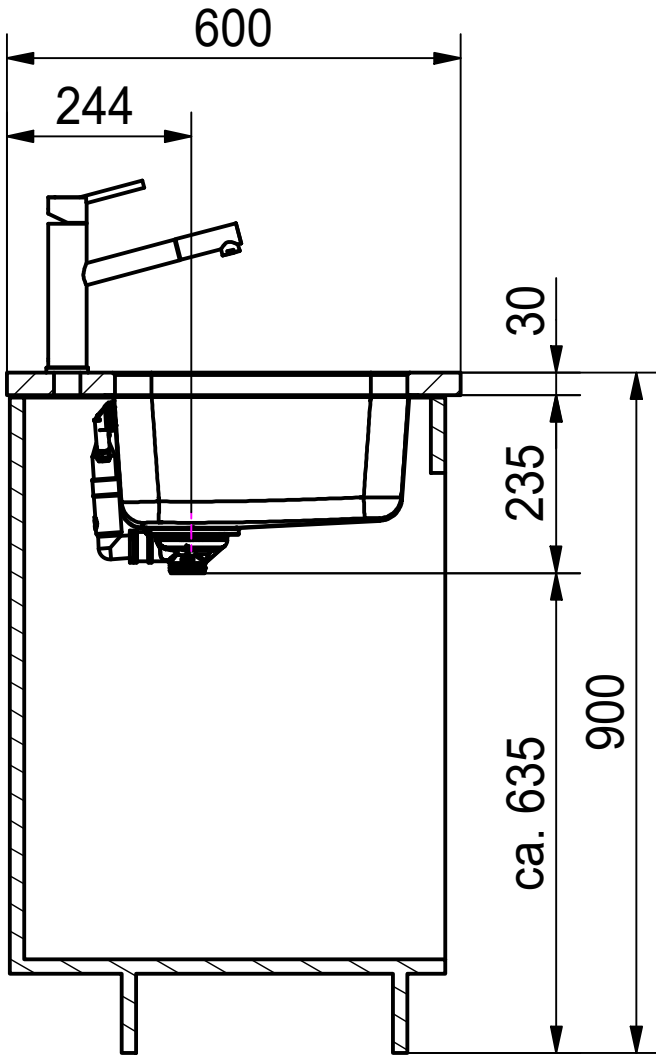

DS

Drawing No.	20166893	Revision	B
Drawn Date	01.02.2010		
These drawings and specifications are the property of NIRO-Plan AG and shall not be reproduced, copied or transferred to any third party without the prior written permission of NIRO-Plan AG, Aarburg, Switzerland			

Franke Küchentechnik AG
CH-4663 Aarburg
Phone: +41 62 787 31 31
Internet: www.franke.com

LAX_110_45_39_3 1/2"
installing document

Sheet	Sheets
2	6