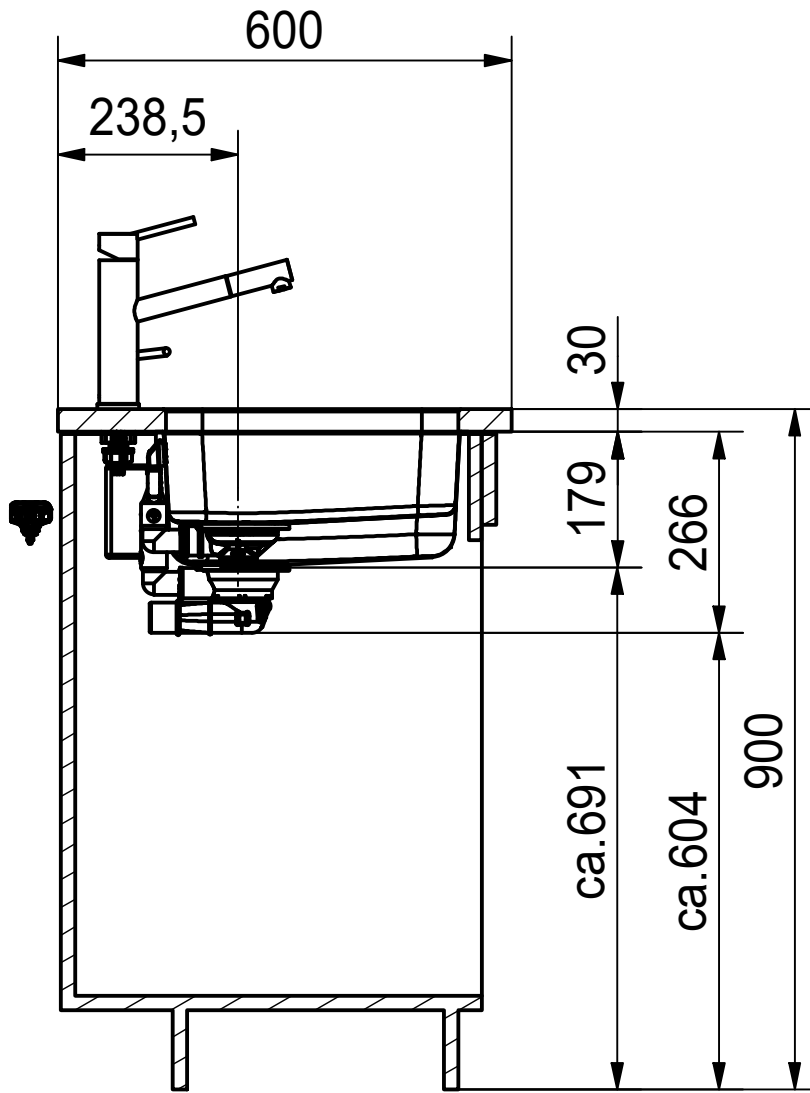

DS

Drawing No.	20167087	Revision	-
Drawn Date	29.06.2011		
These drawings and specifications are the property of NIRO-Plan AG and shall not be reproduced, copied or transferred to any third party without the prior written permission of NIRO-Plan AG, Aarburg, Switzerland			

Franke Küchentechnik AG
CH-4663 Aarburg
Phone: +41 62 787 31 31
Internet: www.franke.com

LAX 110 36 110 16 SI
installing document

Sheet	Sheets
2	6