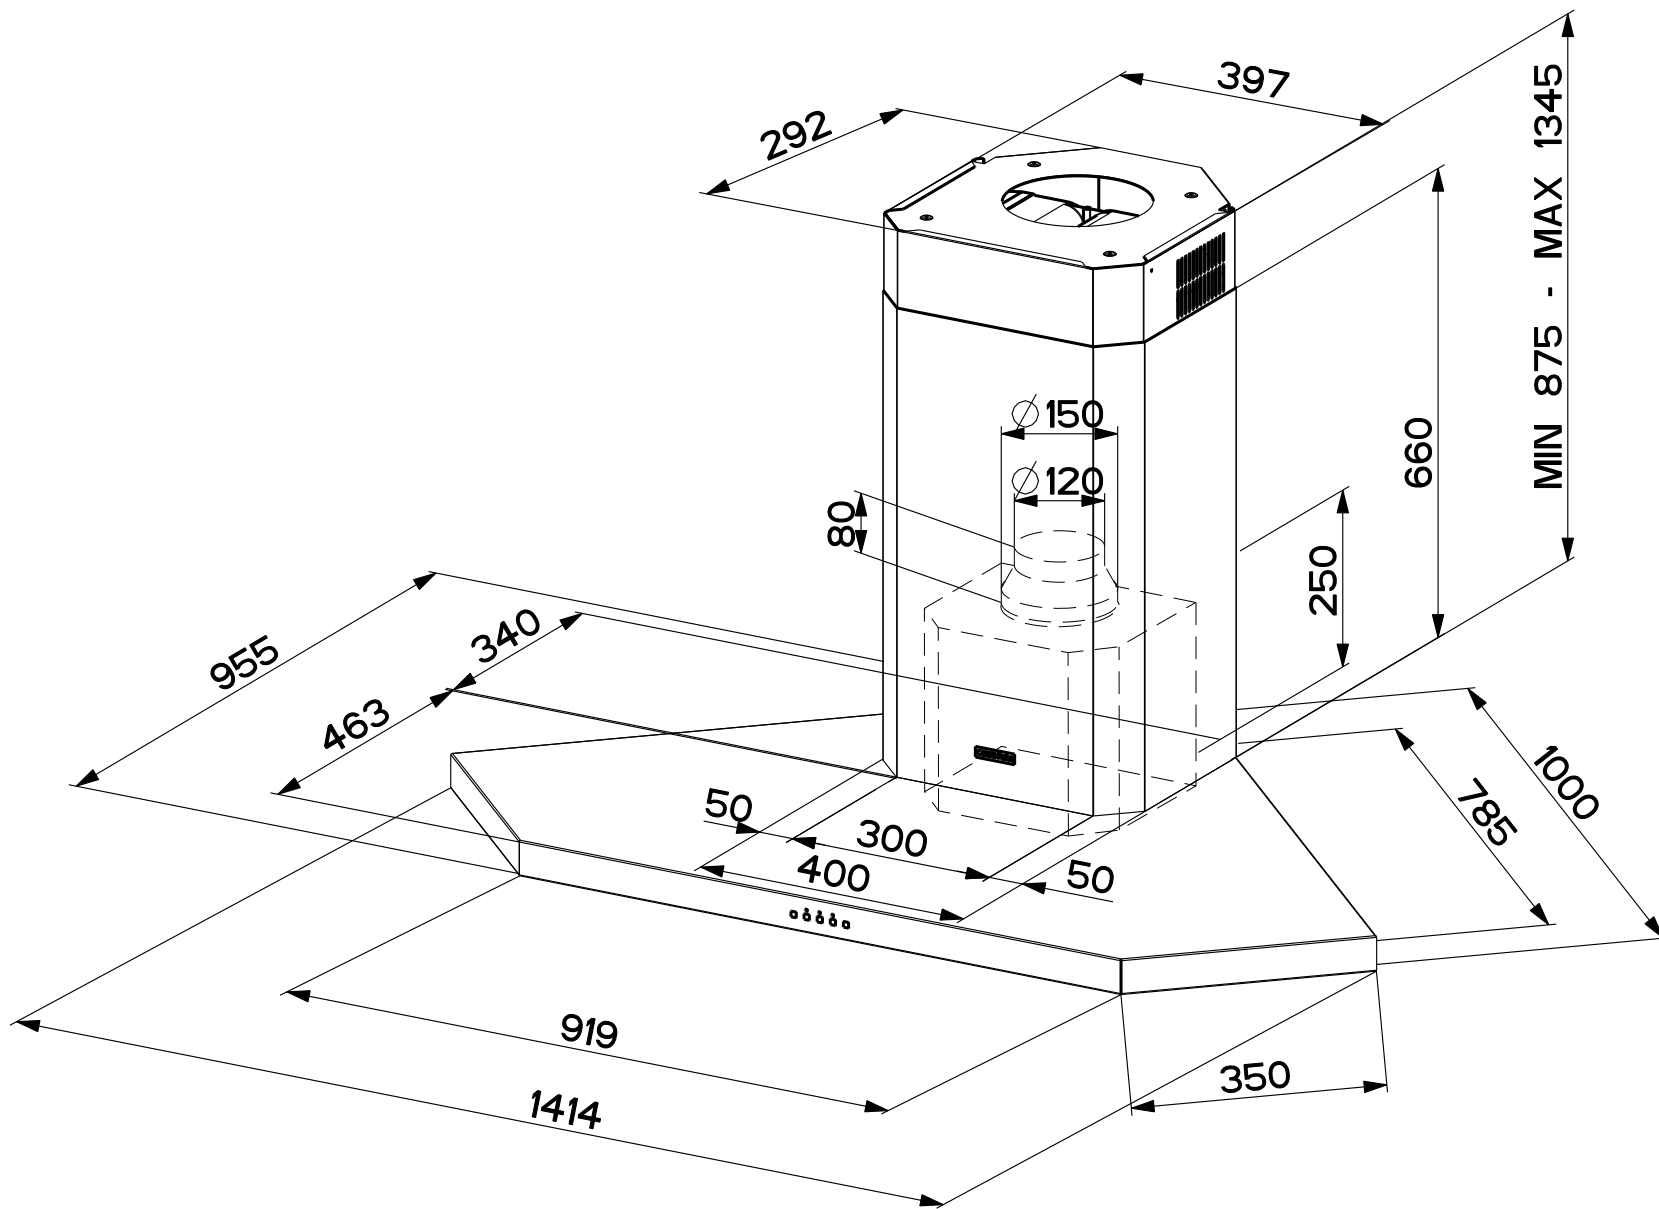

Created by **tcmport**

Denomination  
**EXPLODED DRW SOFT TOUCH 100**

Lang **EN**  Sheet **1/3**

Modif.by **KAD3**

Approved by **Palazzi, Walter**

Approval date **01-Dec-2017**

Doc. status **Released**

Drawing N.  
**SD3\_833**

Rev  
**01**

Created by <b>tcimport</b>	
Denomination <b>EXPLODED DRW SOFT TOUCH 100</b>	
Lang <b>EN</b>	Sheet <b>2/3</b>
Modif.by <b>KAD3</b>	
Approved by <b>Palazzi, Walter</b>	
Approval date <b>01-Dec-2017</b>	
Doc. status <b>Released</b>	
Drawing N. <b>SD3_833</b>	Rev <b>01</b>

Created by <b>tcimport</b>	
Denomination <b>EXPLODED DRW SOFT TOUCH 100</b>	
Lang <b>EN</b> 	Sheet <b>3/3</b>
Modif.by <b>KAD3</b>	
Approved by <b>Palazzi, Walter</b>	
Approval date <b>01-Dec-2017</b>	
Doc. status <b>Released</b>	
Drawing N. <b>SD3_833</b>	Rev <b>01</b>