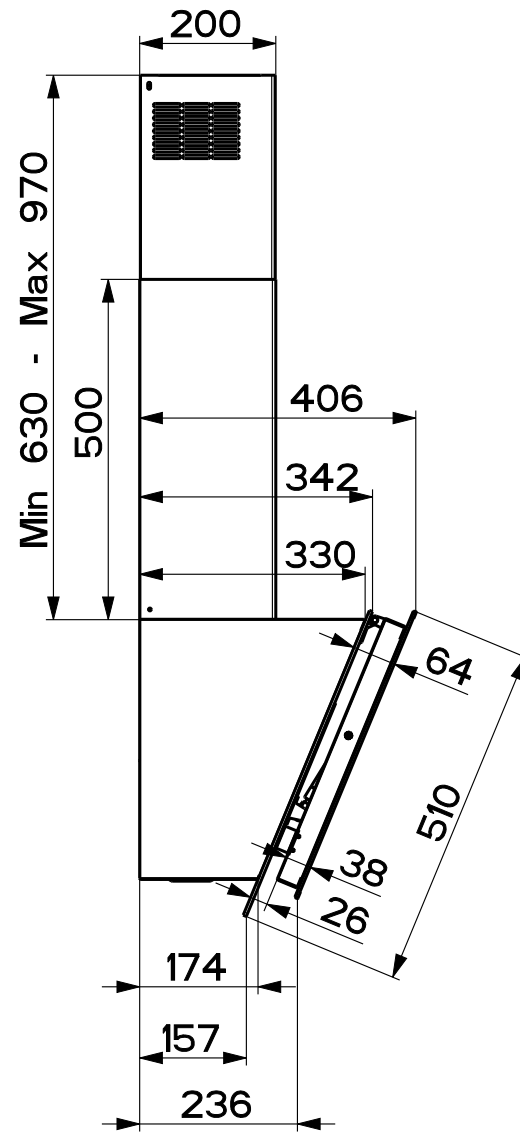

Created by Latini, Francesco	
Denomination DIMENSIONAL DRW MYTHOS K42 S1000	
Lang EN 	Sheet 1/2
Modif.by Latini, Francesco	
Approved by Romani, Fabio	
Approval date 06-Oct-2020	
Doc. status Released	
Drawing N. 47A_1289	Rev 01

Created by Latini, Francesco	
Denomination DIMENSIONAL DRW MYTHOS K42 S1000	
Lang EN 	Sheet 2/2
Modif. by Latini, Francesco	
Approved by Romani, Fabio	
Approval date 06-Oct-2020	
Doc. status Released	
Drawing N. 47A_1289	Rev 01