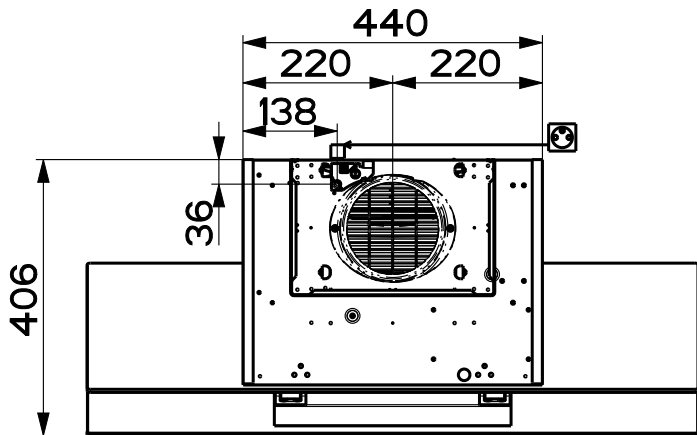

Created by Latini, Francesco	
Denomination DIMENSIONAL DRW MYTHOS K42 S1000	
Lang EN 	Sheet 1/2
Modif.by Latini, Francesco	
Approved by Romani, Fabio	
Approval date 06-Oct-2020	
Doc. status Released	
Drawing N. 47A_1289	Rev 01

Created by Latini, Francesco	
Denomination DIMENSIONAL DRW MYTHOS K42 S1000	
Lang EN 	Sheet 2/2
Modif. by Latini, Francesco	
Approved by Romani, Fabio	
Approval date 06-Oct-2020	
Doc. status Released	
Drawing N. 47A_1289	Rev 01