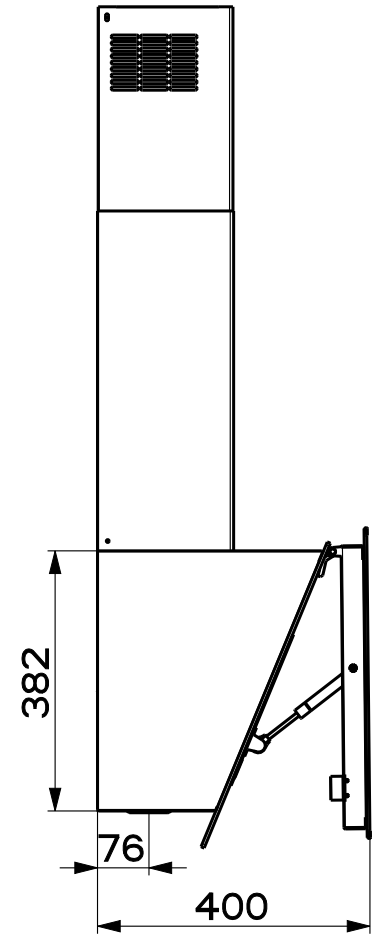

Created by Latini, Francesco	
Denomination DIMENSIONAL DRW MYTHOS K42 S1000	
Lang EN 	Sheet 1/2
Modif.by Latini, Francesco	
Approved by Romani, Fabio	
Approval date 06-Oct-2020	
Doc. status Released	
Drawing N. 47A_1289	Rev 01

Created by Latini, Francesco	
Denomination DIMENSIONAL DRW MYTHOS K42 S1000	
Lang EN 	Sheet 2/2
Modif. by Latini, Francesco	
Approved by Romani, Fabio	
Approval date 06-Oct-2020	
Doc. status Released	
Drawing N. 47A_1289	Rev 01