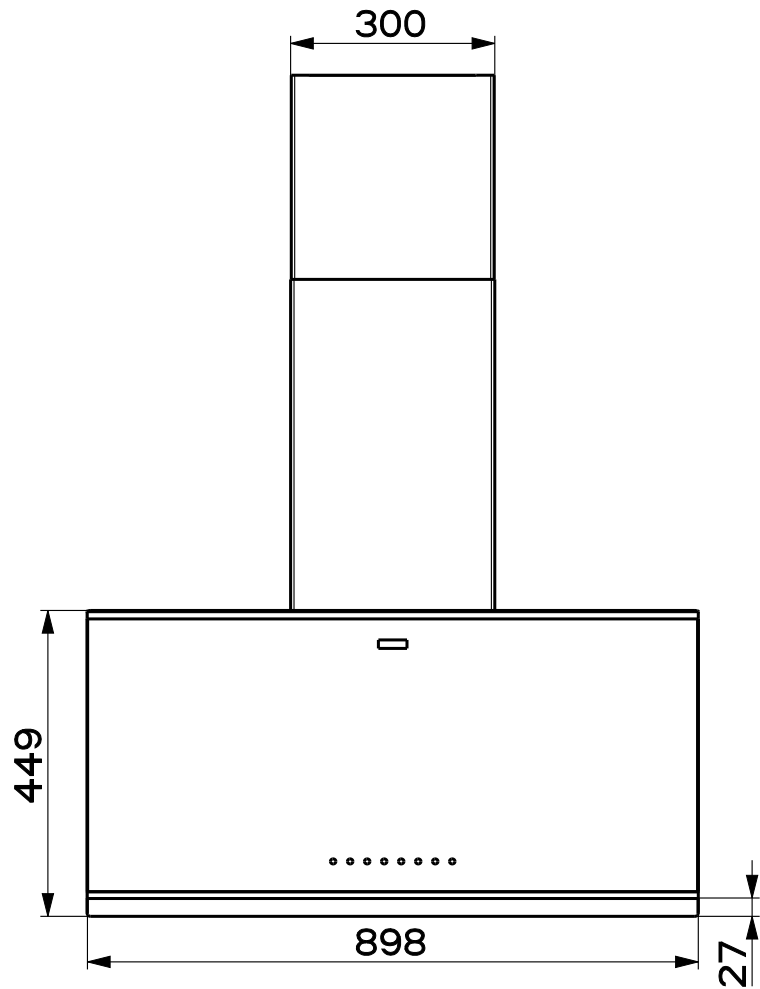

Created by Latini, Francesco	
Denomination DIMENSIONAL DRW MYTHOS K42 S1000	
Lang EN 	Sheet 1/2
Modif.by Latini, Francesco	
Approved by Romani, Fabio	
Approval date 06-Oct-2020	
Doc. status Released	
Drawing N. 47A_1289	Rev 01

Created by Latini, Francesco	
Denomination DIMENSIONAL DRW MYTHOS K42 S1000	
Lang EN 	Sheet 2/2
Modif. by Latini, Francesco	
Approved by Romani, Fabio	
Approval date 06-Oct-2020	
Doc. status Released	
Drawing N. 47A_1289	Rev 01