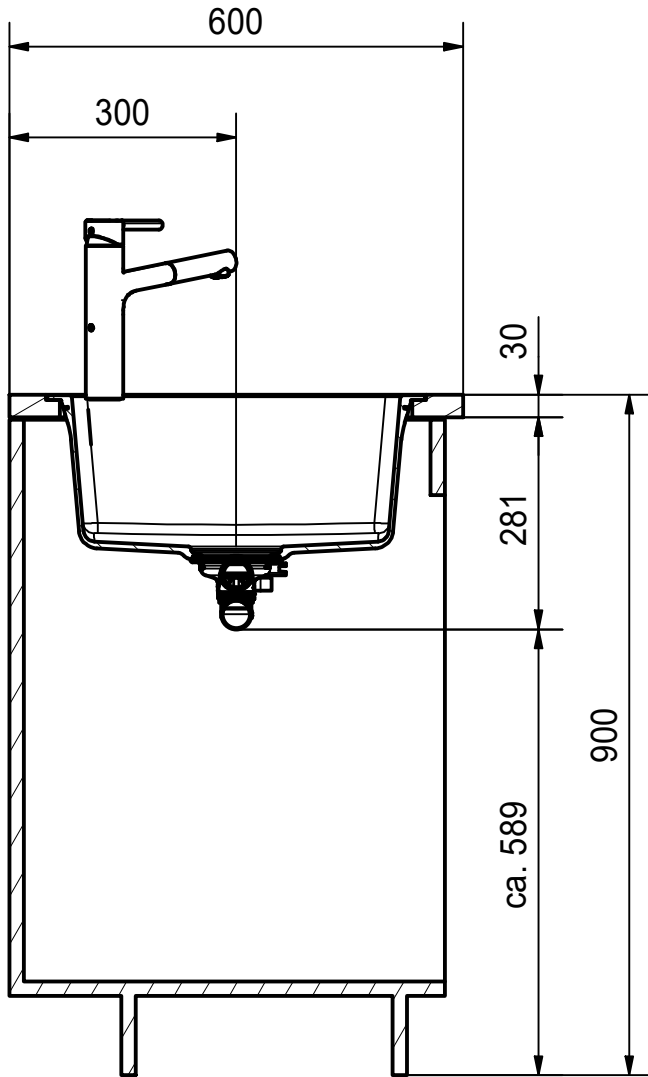

DS

Drawing No.	20189518_01	Revision	-
Drawn Date	14.04.2020		
These drawings and specifications are the property of Franke Technology and Trademark Ltd. and shall not be reproduced, copied or transferred to any third party without the prior written permission of Franke Technology and Trademark Ltd., Hergiswil, Switzerland			

Franke Küchentechnik AG
CH-4663 Aarburg
Phone: +41 62 787 31 31
Internet: www.franke.com

CNG 211-78 XL

Sheet	Sheets
2	6