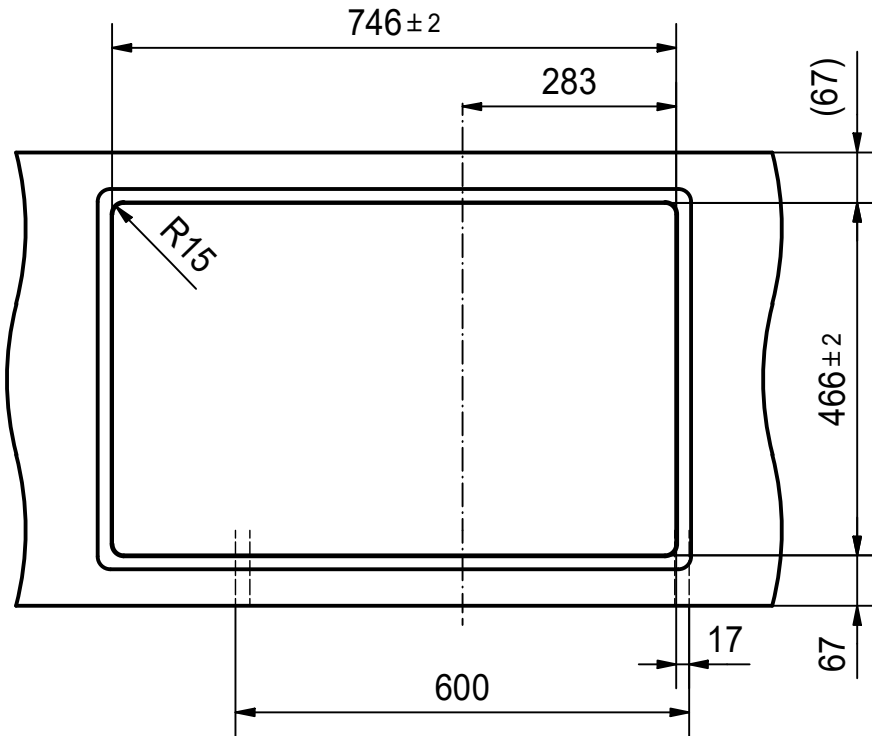

Franke Küchentechnik AG
CH-4663 Aarburg
Phone: +41 62 787 31 31
Internet: www.franke.com

CNG 211-78 XL

Sheet	Sheets
2	6

CO

For flush fit only

Drawing No.	20189518_01	Revision	-
Drawn Date	14.04.2020		
These drawings and specifications are the property of Franke Technology and Trademark Ltd. and shall not be reproduced, copied or transferred to any third party without the prior written permission of Franke Technology and Trademark Ltd., Hergiswil, Switzerland			