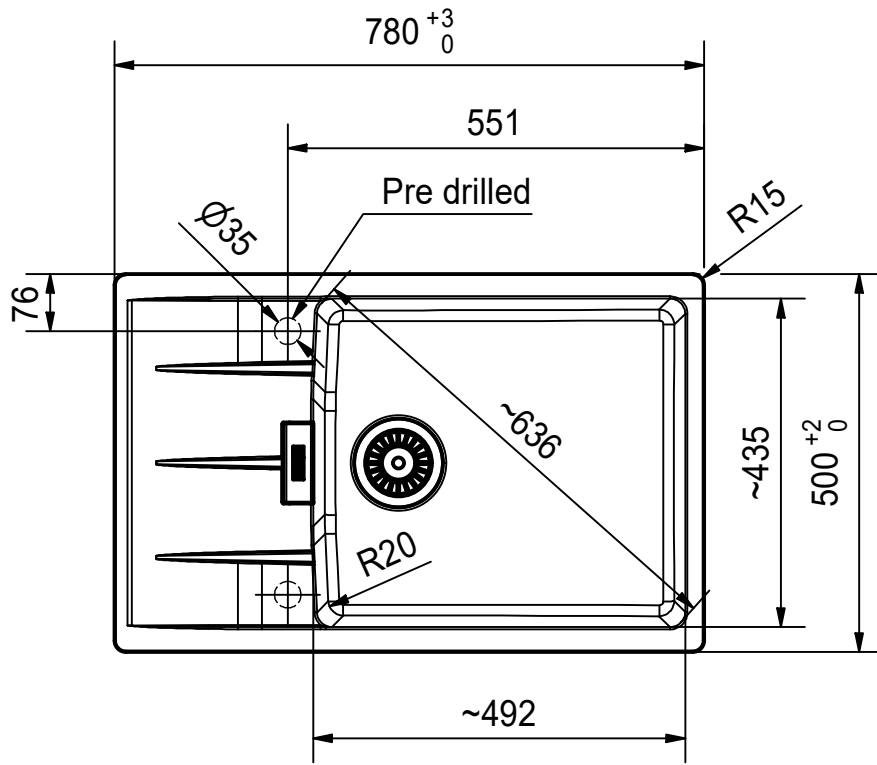

DT

Drawing No.	20189518_01	Revision	-
Drawn Date	14.04.2020		
These drawings and specifications are the property of Franke Technology and Trademark Ltd. and shall not be reproduced, copied or transferred to any third party without the prior written permission of Franke Technology and Trademark Ltd., Hergiswil, Switzerland			

Franke K chentechnik AG
CH-4663 Aarburg
Phone: +41 62 787 31 31
Internet: www.franke.com

CNG 211-78 XL

Sheet	Sheets
5	6