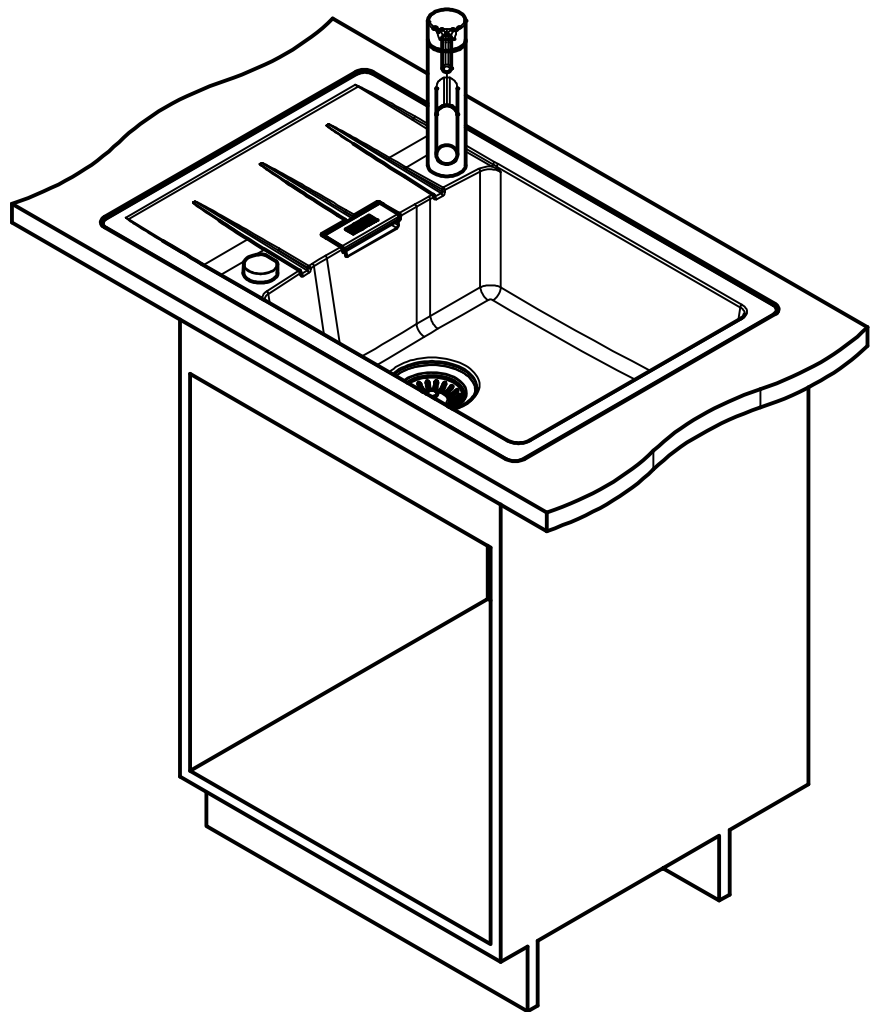

ISO

Drawing No.	20189518_01	Revision	-
Drawn Date	14.04.2020		
These drawings and specifications are the property of Franke Technology and Trademark Ltd. and shall not be reproduced, copied or transferred to any third party without the prior written permission of Franke Technology and Trademark Ltd., Hergiswil, Switzerland			

Franke Küchentechnik AG
CH-4663 Aarburg
Phone: +41 62 787 31 31
Internet: www.franke.com

CNG 211-78 XL

Sheet	Sheets
6	6