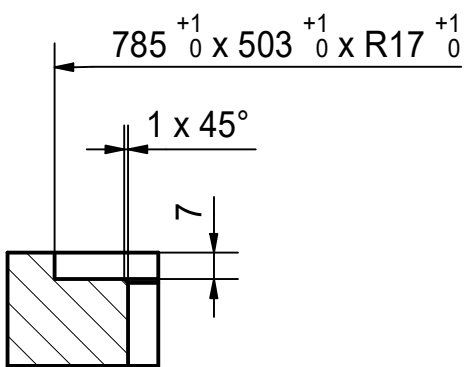

Franke Küchentechnik AG
CH-4663 Aarburg
Phone: +41 62 787 31 31
Internet: www.franke.com

CNG 211-78 XL

Sheet	Sheets
2	6

CO

For flush fit only

Drawing No.	20189518_01	Revision	-
Drawn Date	14.04.2020		
These drawings and specifications are the property of Franke Technology and Trademark Ltd. and shall not be reproduced, copied or transferred to any third party without the prior written permission of Franke Technology and Trademark Ltd., Hergiswil, Switzerland			