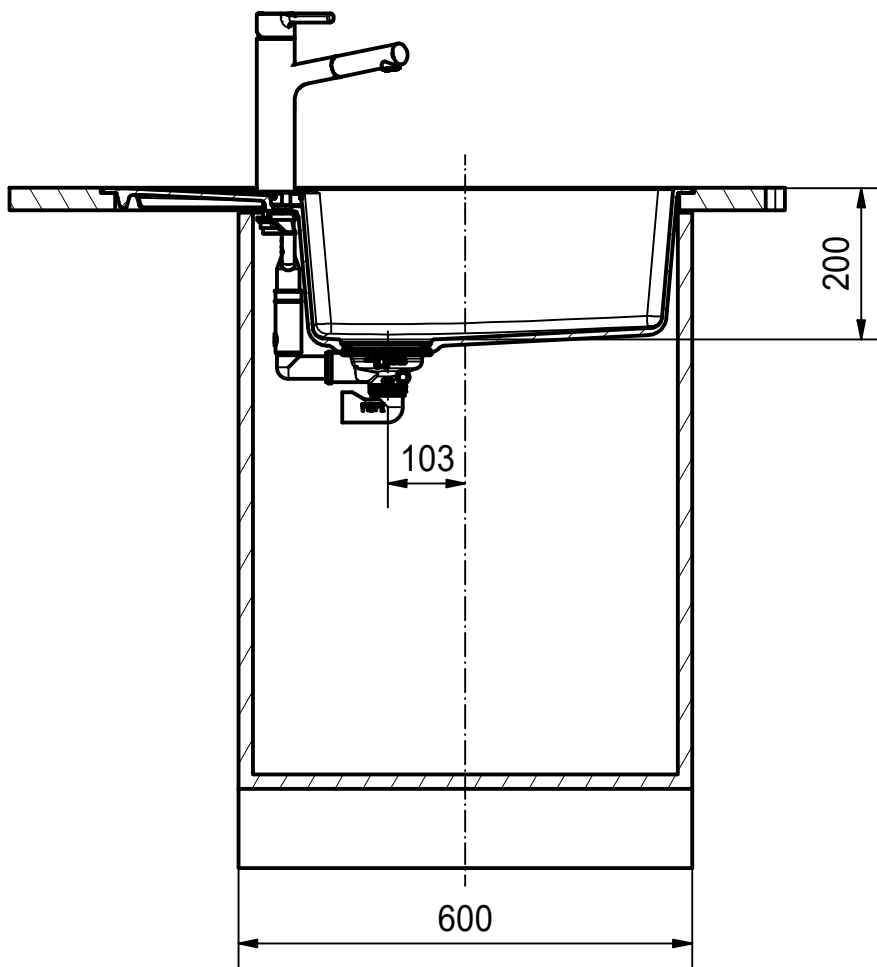

DF

Drawing No.	20189518_01	Revision	-
Drawn Date	14.04.2020		
These drawings and specifications are the property of Franke Technology and Trademark Ltd. and shall not be reproduced, copied or transferred to any third party without the prior written permission of Franke Technology and Trademark Ltd., Hergiswil, Switzerland			

Franke Küchentechnik AG
CH-4663 Aarburg
Phone: +41 62 787 31 31
Internet: www.franke.com

CNG 211-78 XL

Sheet	Sheets
1	6