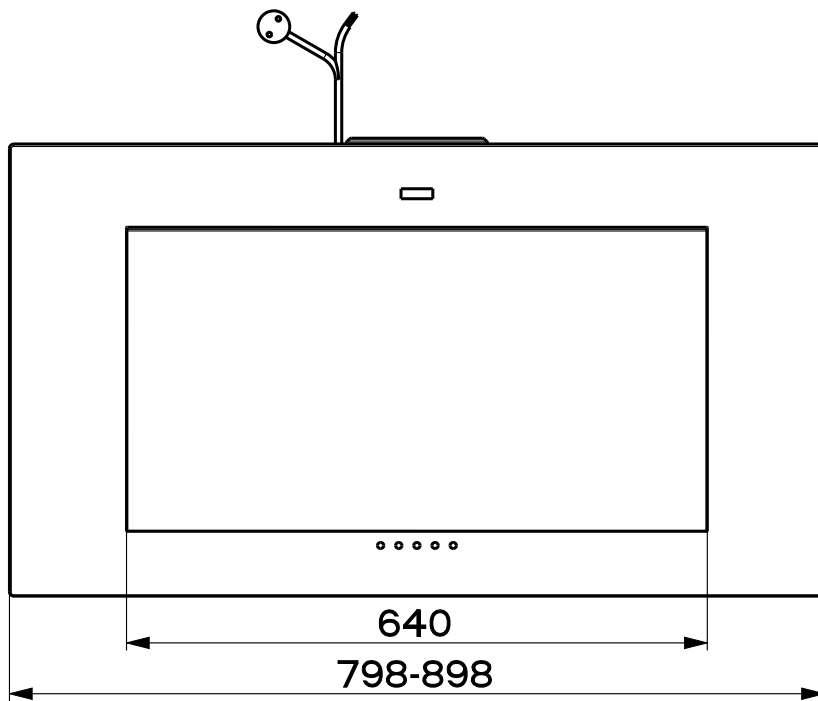

Created by <b>Latini, Francesco</b>	
Denomination <b>DIMENSIONAL DRAWING MARIS PRO</b>	
Lang <b>EN</b> 	Sheet <b>1/2</b>
Modif.by	
Approved by <b>Bellucci, Daniele</b>	
Approval date <b>10-Mar-2023</b>	
Doc. status <b>Released</b>	
Drawing N. <b>330071_742</b>	Rev <b>02</b>

Created by <b>Latini, Francesco</b>	
Denomination <b>DIMENSIONAL DRAWING MARIS PRO</b>	
Lang <b>EN</b>	Sheet <b>2/2</b>
Modif. by <b>Latini, Francesco</b>	
Approved by <b>Bellucci, Daniele</b>	
Approval date <b>10-Mar-2023</b>	
Doc. status <b>Released</b>	
Drawing N. <b>330071_742</b>	Rev <b>02</b>