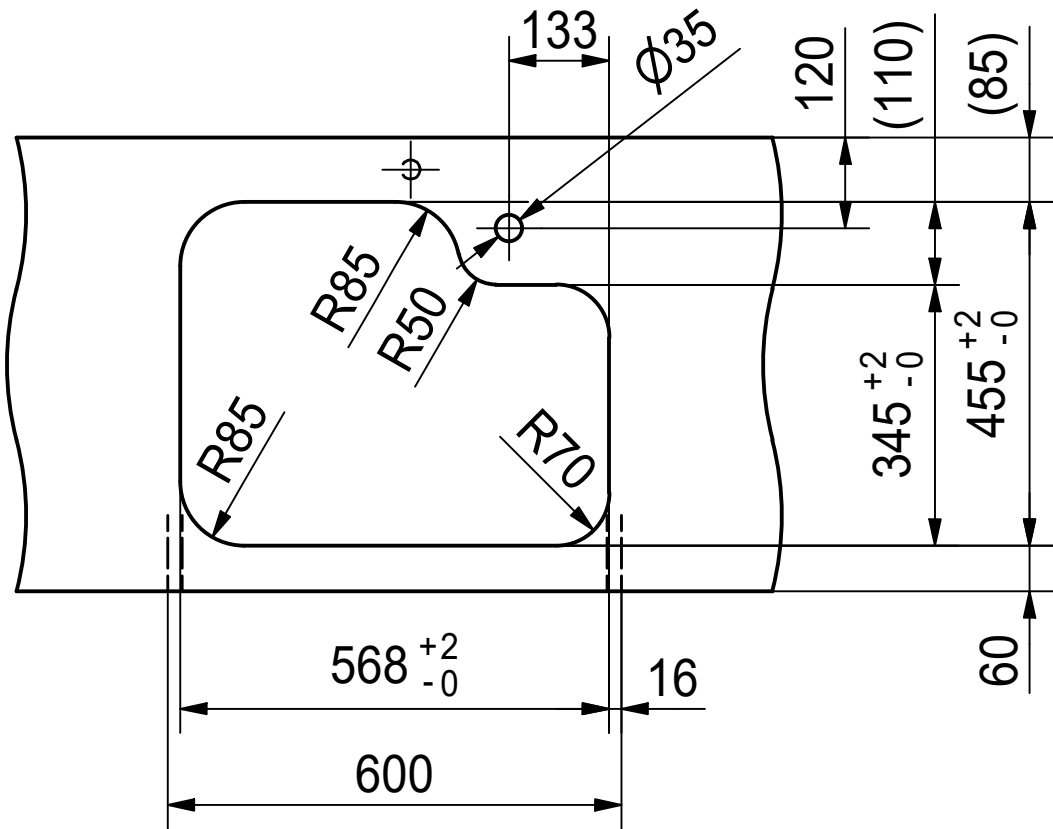

## ARX 160 3.5"

installing document

Sheet	Sheets
2	6

CO

Drawing No.	20119558	Revision	-
Drawn Date	20.08.2010		
These drawings and specifications are the property of NIRO-Plan AG and shall not be reproduced, copied or transferred to any third party without the prior written permission of NIRO-Plan AG, Aarburg, Switzerland			