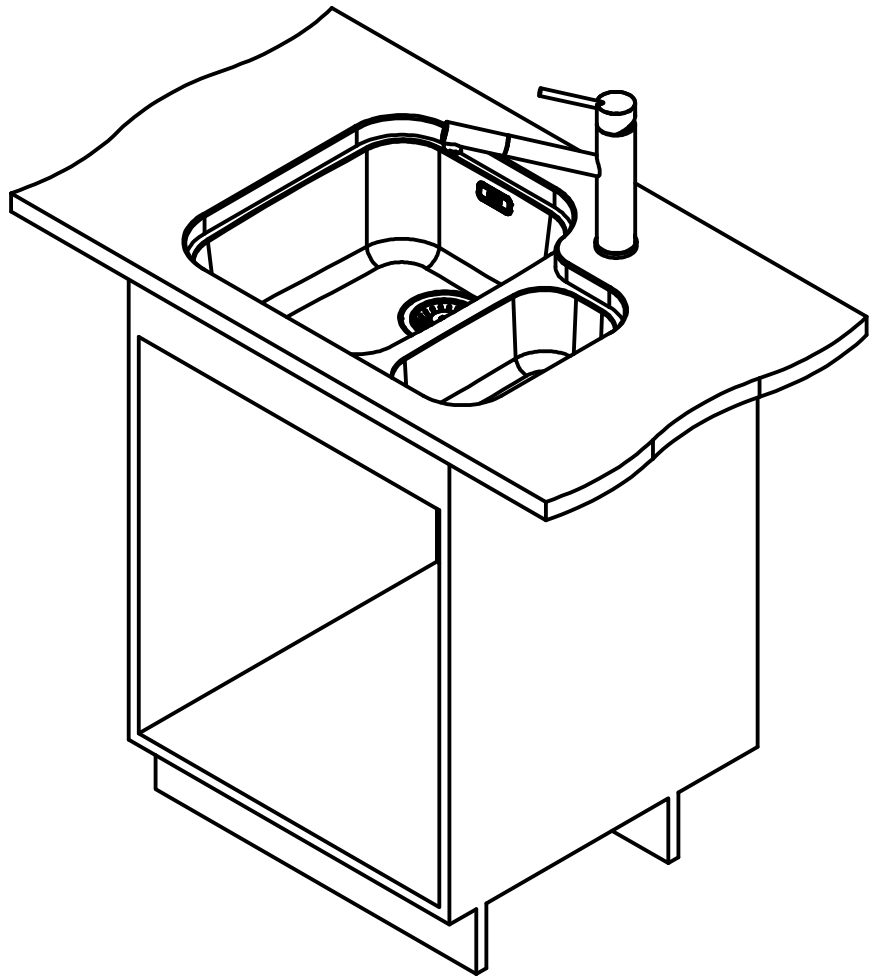

ISO

Drawing No.	20119558	Revision	-
Drawn Date	20.08.2010		
These drawings and specifications are the property of NIRO-Plan AG and shall not be reproduced, copied or transferred to any third party without the prior written permission of NIRO-Plan AG, Aarburg, Switzerland			

Franke Küchentechnik AG
CH-4663 Aarburg
Phone: +41 62 787 31 31
Internet: www.franke.com

ARX 160 3.5"

installing document

Sheet	Sheets
6	6