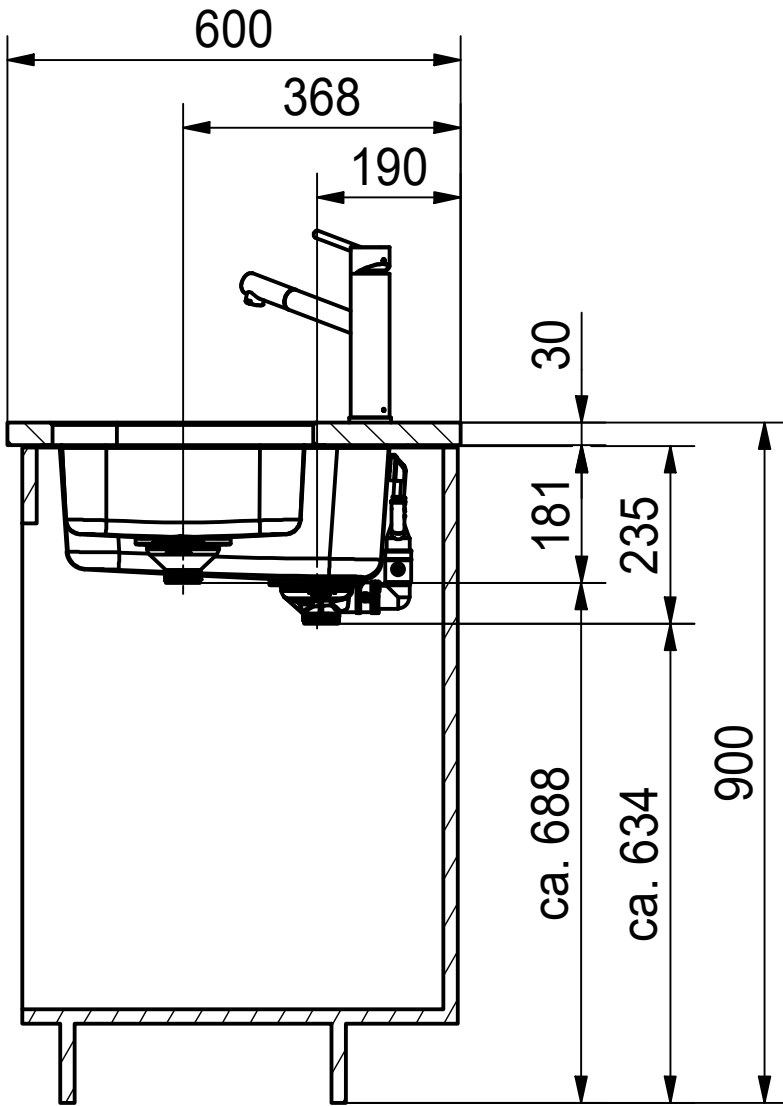

DS

Drawing No.	20119558	Revision	-
Drawn Date	20.08.2010		
These drawings and specifications are the property of NIRO-Plan AG and shall not be reproduced, copied or transferred to any third party without the prior written permission of NIRO-Plan AG, Aarburg, Switzerland			

Franke Küchentechnik AG
CH-4663 Aarburg
Phone: +41 62 787 31 31
Internet: www.franke.com

ARX 160 3.5"

installing document

Sheet	Sheets
2	6