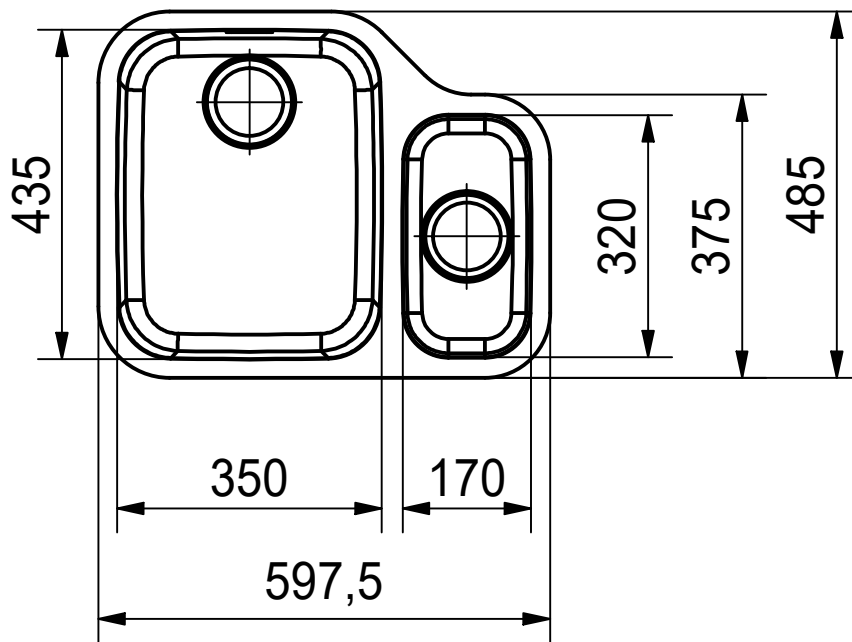

DT

Drawing No.	20119558	Revision	-
Drawn Date	20.08.2010		
These drawings and specifications are the property of NIRO-Plan AG and shall not be reproduced, copied or transferred to any third party without the prior written permission of NIRO-Plan AG, Aarburg, Switzerland			

Franke Küchentechnik AG
CH-4663 Aarburg
Phone: +41 62 787 31 31
Internet: www.franke.com

ARX 160 3.5"
installing document

Sheet	Sheets
5	6