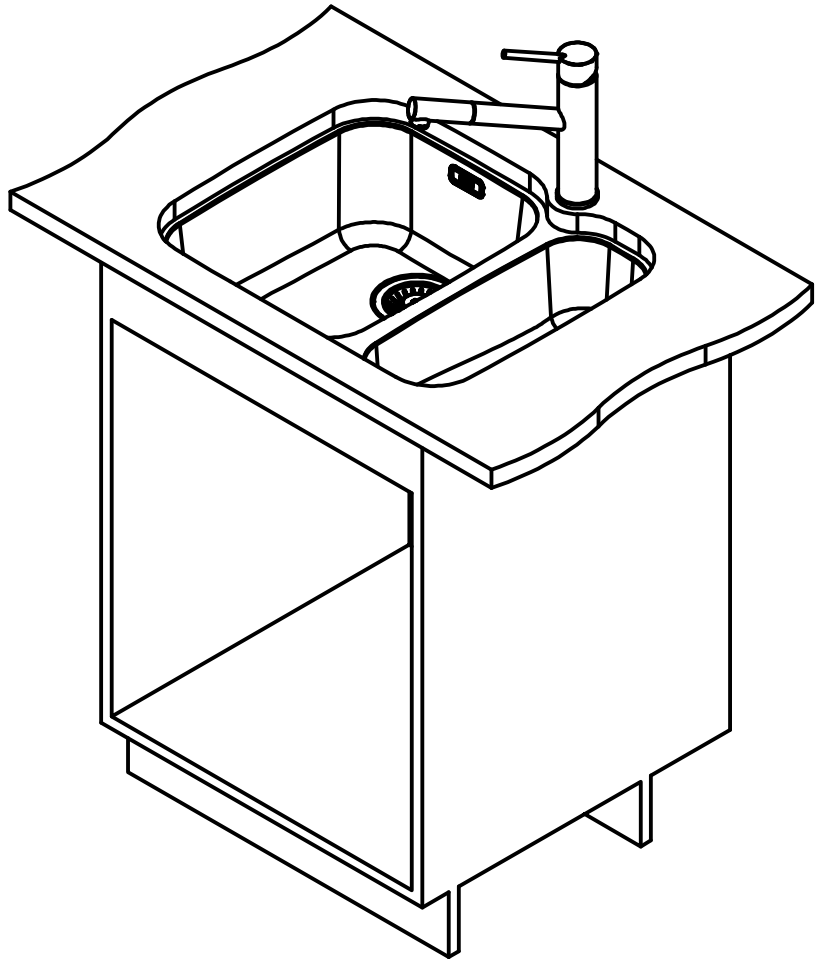

ISO

Drawing No.	20119562	Revision	A
Drawn Date	23.08.2010		
These drawings and specifications are the property of NIRO-Plan AG and shall not be reproduced, copied or transferred to any third party without the prior written permission of NIRO-Plan AG, Aarburg, Switzerland			

Franke Küchentechnik AG
CH-4663 Aarburg
Phone: +41 62 787 31 31
Internet: www.franke.com

ARX 160D 3.5"

installing document

Sheet	Sheets
6	6