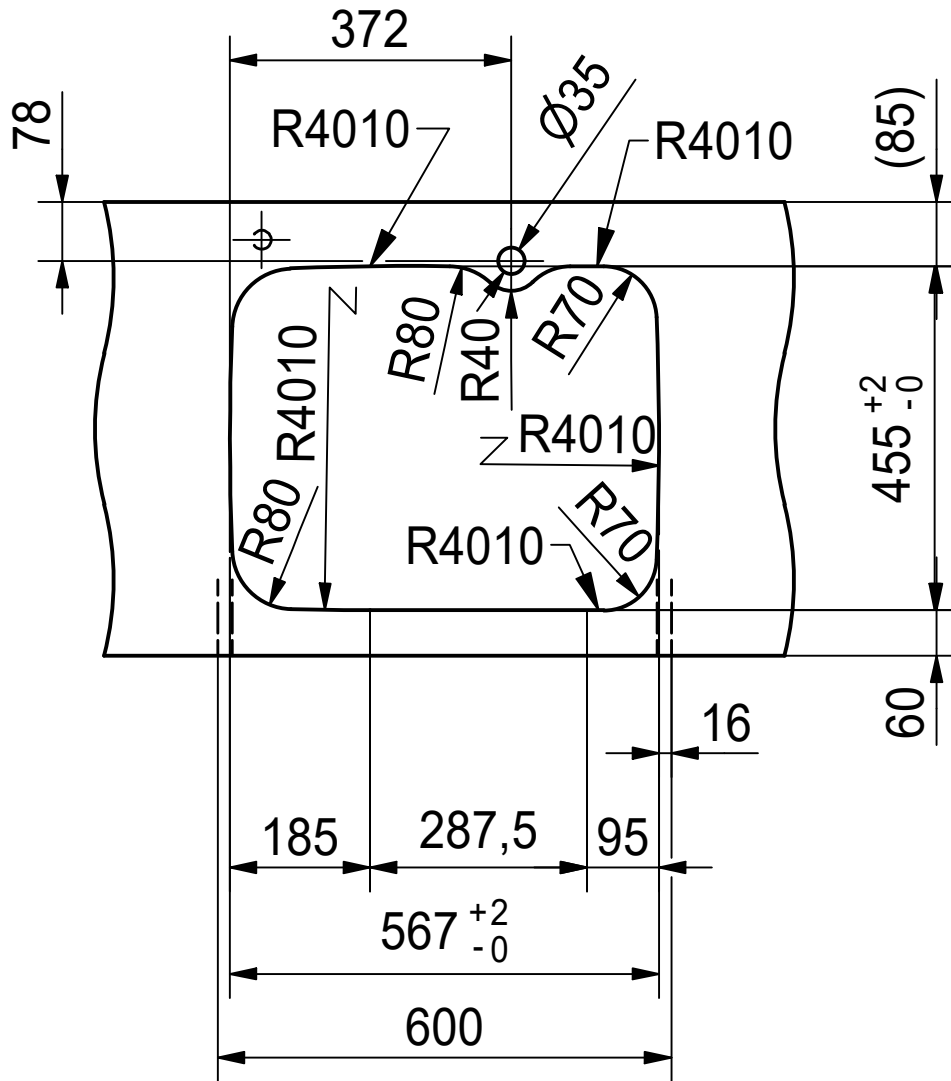

CO

Drawing No.	20119562	Revision	A
Drawn Date	23.08.2010		
These drawings and specifications are the property of NIRO-Plan AG and shall not be reproduced, copied or transferred to any third party without the prior written permission of NIRO-Plan AG, Aarburg, Switzerland			

Franke Küchentechnik AG
CH-4663 Aarburg
Phone: +41 62 787 31 31
Internet: www.franke.com

ARX 160D 3.5"

installing document

Sheet	Sheets
3	6