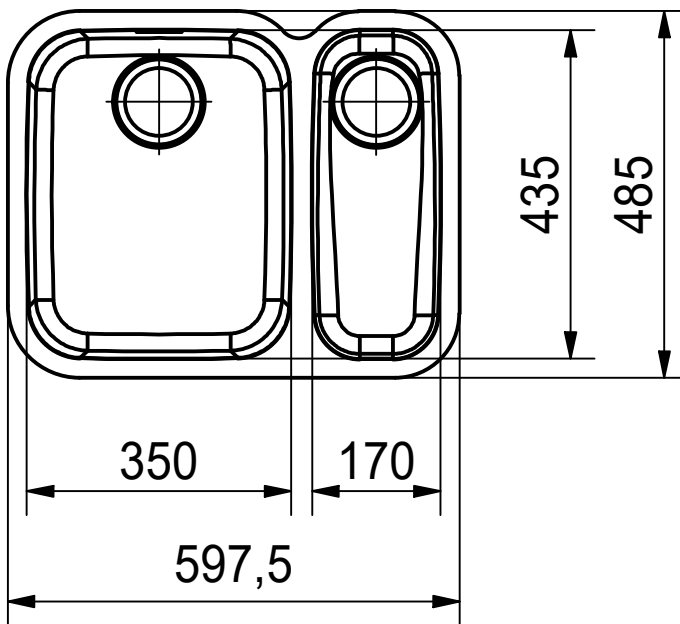

DT

Drawing No.	20119562	Revision	A
Drawn Date	23.08.2010		
These drawings and specifications are the property of NIRO-Plan AG and shall not be reproduced, copied or transferred to any third party without the prior written permission of NIRO-Plan AG, Aarburg, Switzerland			

Franke Küchentechnik AG
CH-4663 Aarburg
Phone: +41 62 787 31 31
Internet: www.franke.com

ARX 160D 3.5"
installing document

Sheet	Sheets
5	6