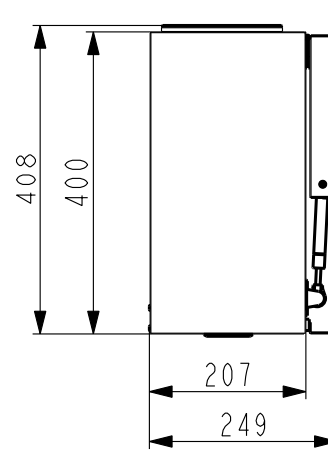

Created by Perelli, Francesco	
Denomination DIMENSIONAL DRAWING DROR	
Lang EN 	Sheet 1/2
Modif.by	
Approved by Romani, Fabio	
Approval date 09-Jul-2018	
Doc. status Released	
Drawing N. 330042_776	Rev 01

Created by **Perelli, Francesco**

Denomination
DIMENSIONAL DRAWING DROR

Lang **EN**  Sheet **2/2**

Modif.by

Approved by **Romani, Fabio**

Approval date **09-Jul-2018**

Doc. status **Released**

Drawing N.
330042_776