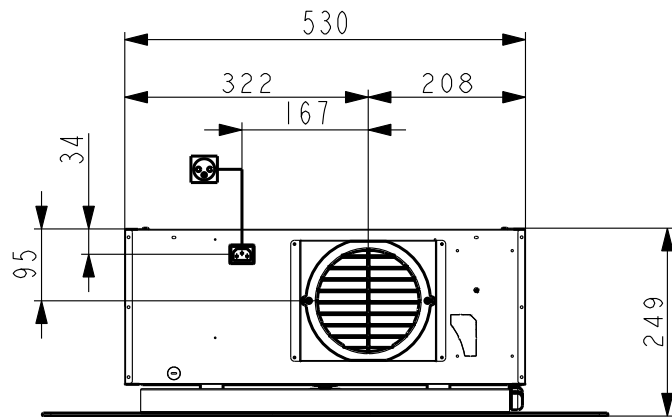

Created by Perelli, Francesco	
Denomination DIMENSIONAL DRAWING DROR	
Lang EN 	Sheet 1/2
Modif.by	
Approved by Romani, Fabio	
Approval date 09-Jul-2018	
Doc. status Released	
Drawing N. 330042_776	Rev 01

Created by **Perelli, Francesco**

Denomination
DIMENSIONAL DRAWING DROR

Lang **EN**  Sheet **2/2**

Modif.by

Approved by **Romani, Fabio**

Approval date **09-Jul-2018**

Doc. status **Released**

Drawing N.
330042_776