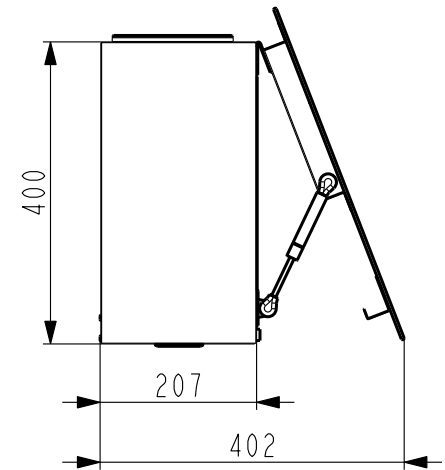

Created by Perelli, Francesco	
Denomination DIMENSIONAL DRAWING DROR	
Lang EN 	Sheet 1/2
Modif.by	
Approved by Romani, Fabio	
Approval date 09-Jul-2018	
Doc. status Released	
Drawing N. 330042_776	Rev 01

Created by **Perelli, Francesco**

Denomination
DIMENSIONAL DRAWING DROR

Lang **EN**  Sheet **2/2**

Modif.by

Approved by **Romani, Fabio**

Approval date **09-Jul-2018**

Doc. status **Released**

Drawing N.
330042_776