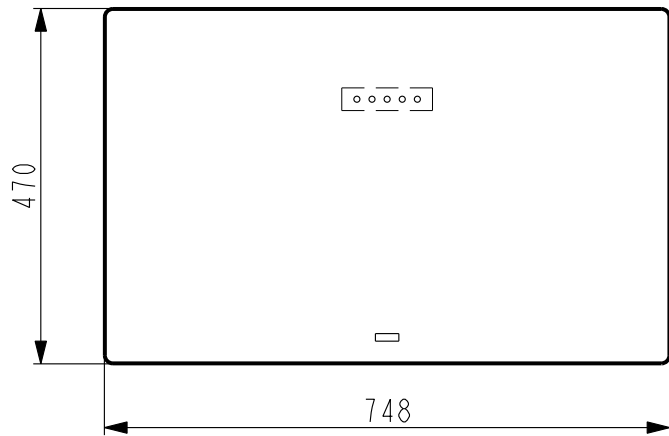

Created by **Perelli, Francesco**

Denomination
DIMENSIONAL DRAWING DROR

Lang **EN**  Sheet **2/2**

Modif.by

Approved by **Romani, Fabio**

Approval date **09-Jul-2018**

Doc. status **Released**

Drawing N.
330042_776