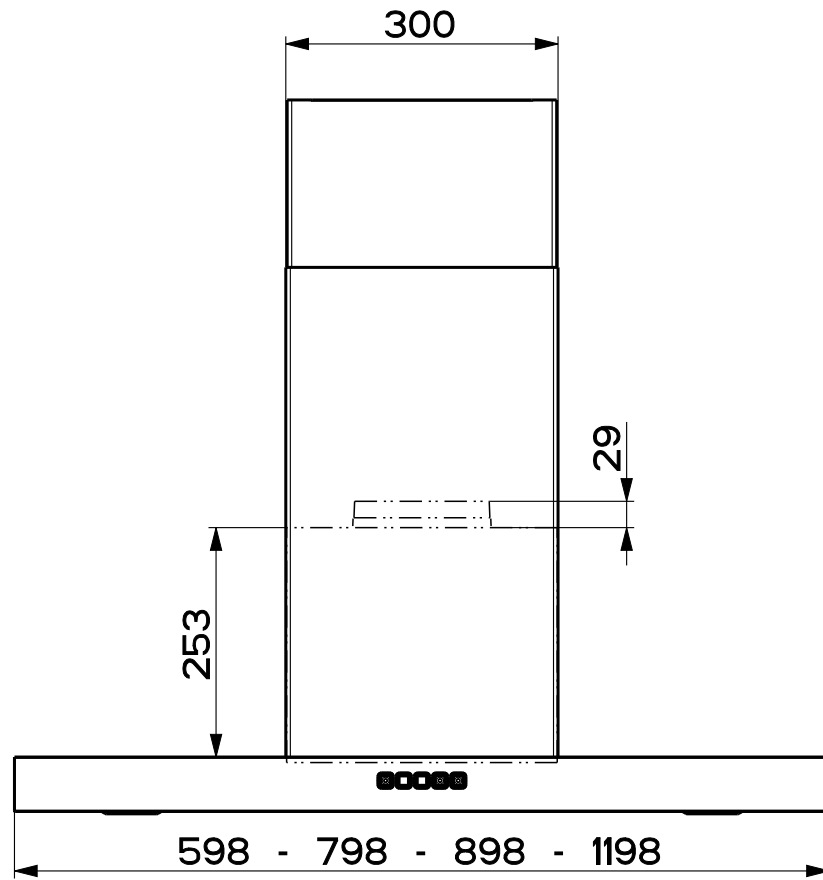

Created by **Romani, Fabio**

Denomination
DIM. DRW SQUARCLE S1000

Lang **EN**  Sheet **1/2**

Modif.by -

Approved by **Romani, Fabio**

Approval date **30-Oct-2019**

Doc. status **Released**

Drawing N.
325115_840

Rev
01

Created by **Romani, Fabio**

Denomination
DIM. DRW SQUARCLE S1000

Lang **EN** Sheet **2/2**

Modif.by -

Approved by **Romani, Fabio**

Approval date **30-Oct-2019**

Doc. status **Released**

Drawing N.
325115_840

Rev
01