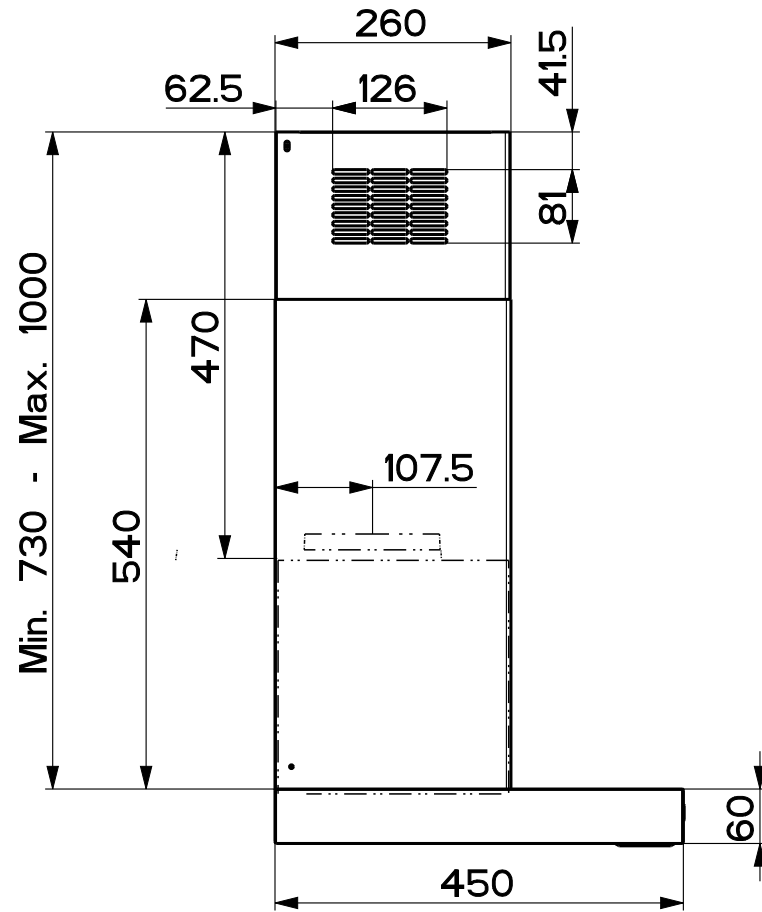

Created by **Romani, Fabio**

Denomination
DIM. DRW SQUARCLE S1000

Lang **EN**  Sheet **1/2**

Modif.by -

Approved by **Romani, Fabio**

Approval date **30-Oct-2019**

Doc. status **Released**

Drawing N.
325115_840

Rev
01

Created by **Romani, Fabio**

Denomination
DIM. DRW SQUARCLE S1000

Lang **EN** Sheet **2/2**

Modif.by -

Approved by **Romani, Fabio**

Approval date **30-Oct-2019**

Doc. status **Released**

Drawing N.
325115_840

Rev
01