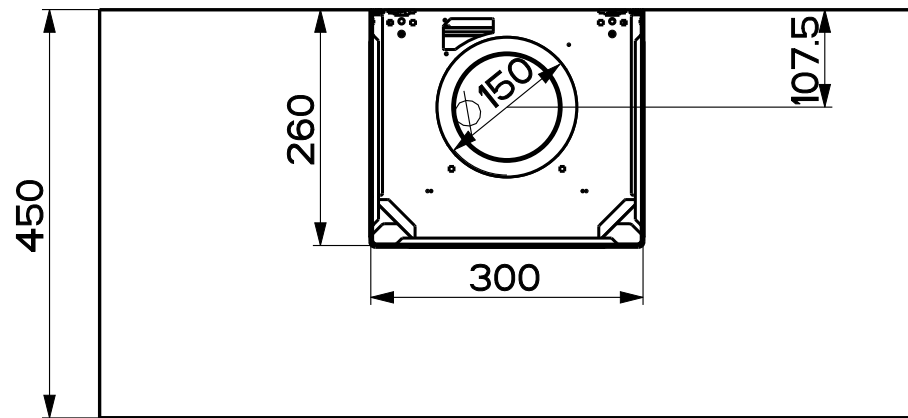

Created by **Romani, Fabio**

Denomination
DIM. DRW SQUARCLE S1000

Lang **EN** Sheet **2/2**

Modif.by -

Approved by **Romani, Fabio**

Approval date **30-Oct-2019**

Doc. status **Released**

Drawing N.
325115_840

Rev
01