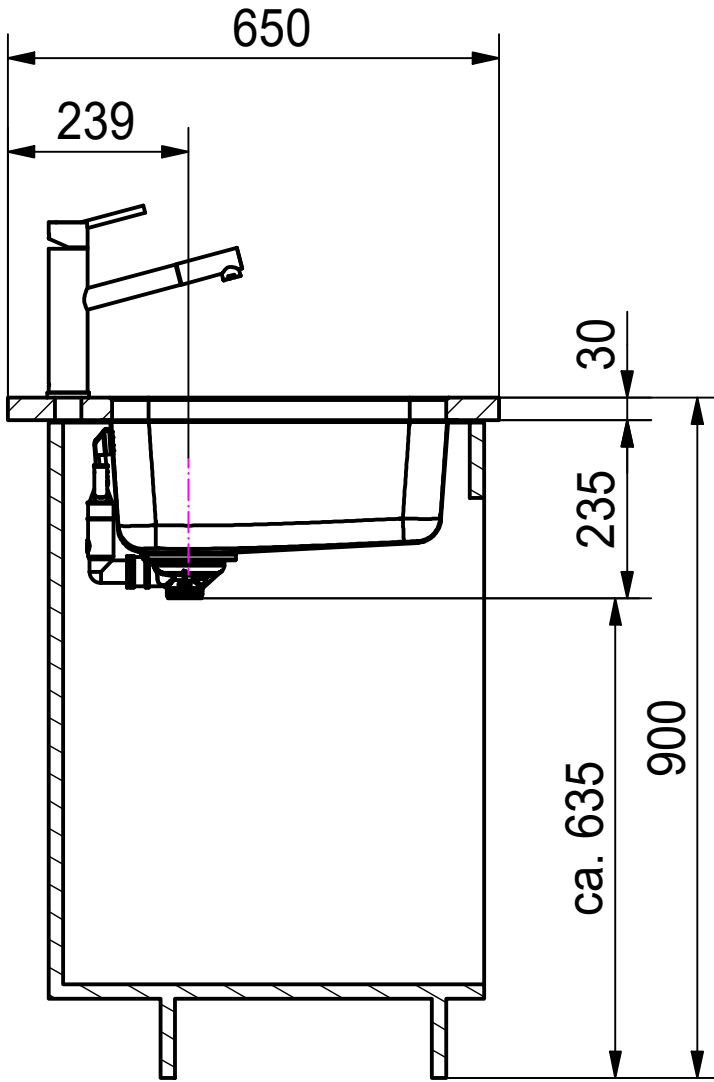

DS

Drawing No.	20166938	Revision	A
Drawn Date	11.10.2010		
These drawings and specifications are the property of NIRO-Plan AG and shall not be reproduced, copied or transferred to any third party without the prior written permission of NIRO-Plan AG, Aarburg, Switzerland			

Franke Küchentechnik AG
CH-4663 Aarburg
Phone: +41 62 787 31 31
Internet: www.franke.com

LAX 110 36 (45) I
installing document

Sheet	Sheets
2	6