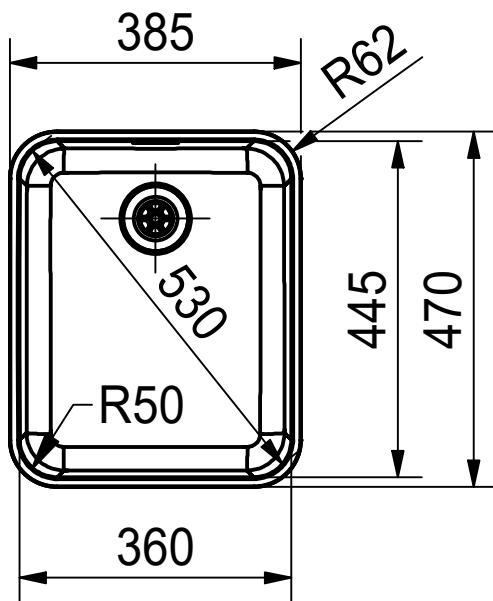

DT

Drawing No.	20166938	Revision	A
Drawn Date	11.10.2010		
These drawings and specifications are the property of NIRO-Plan AG and shall not be reproduced, copied or transferred to any third party without the prior written permission of NIRO-Plan AG, Aarburg, Switzerland			

Franke Küchentechnik AG
CH-4663 Aarburg
Phone: +41 62 787 31 31
Internet: www.franke.com

LAX 110 36 (45) I
installing document

Sheet	Sheets
5	6