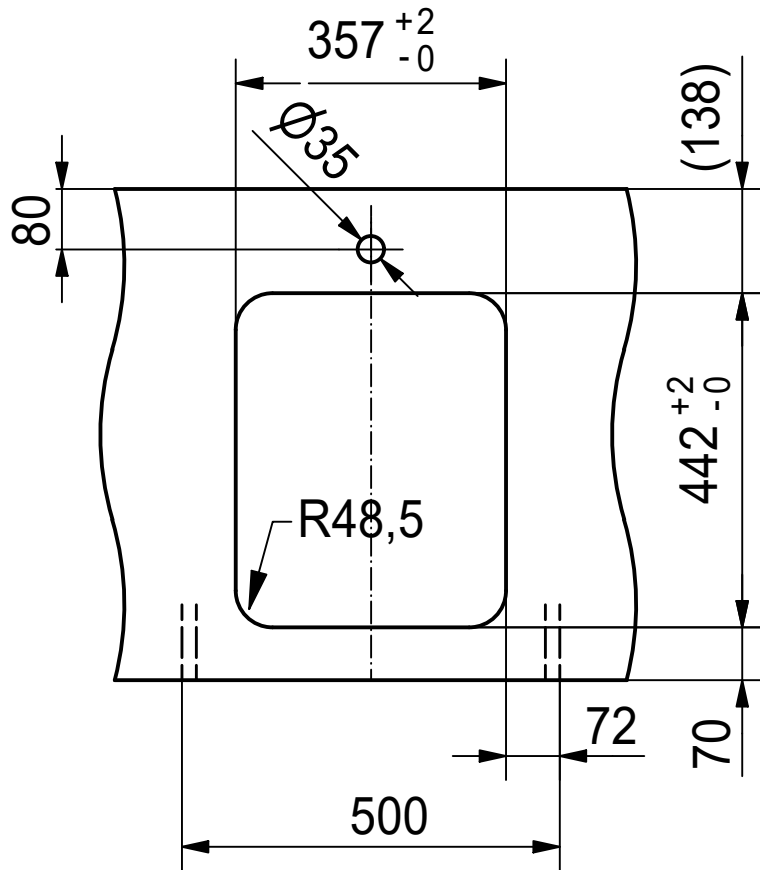

CO

Drawing No.	20166938	Revision	A
Drawn Date	11.10.2010		
These drawings and specifications are the property of NIRO-Plan AG and shall not be reproduced, copied or transferred to any third party without the prior written permission of NIRO-Plan AG, Aarburg, Switzerland			

Franke K chentechnik AG
CH-4663 Aarburg
Phone: +41 62 787 31 31
Internet: www.franke.com

LAX 110 36 (45) I
installing document

Sheet	Sheets
3	6