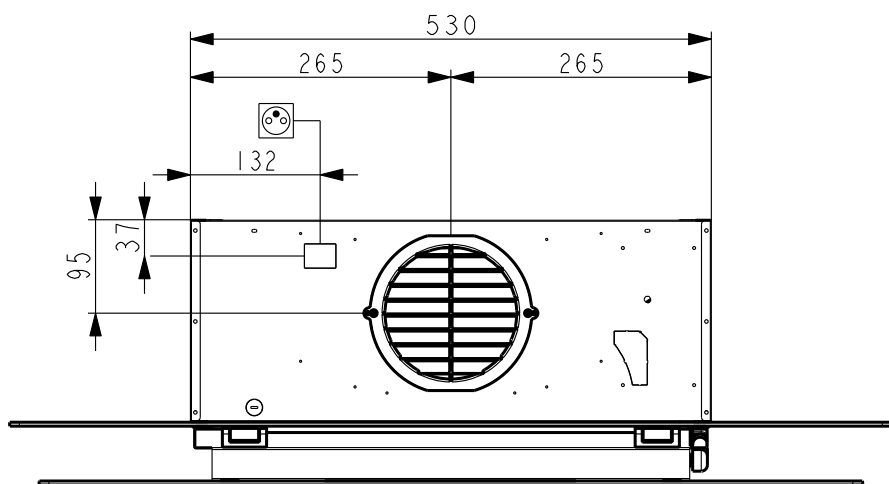

Created by Perelli, Francesco	
Denomination DIMENSIONAL DRW MARIS FLAT	
Lang EN 	Sheet 1/2
Modif.by	
Approved by Romani, Fabio	
Approval date 05-Sep-2018	
Doc. status Released	
Drawing N. 330042_740	Rev 01

Created by Perelli, Francesco	
Denomination DIMENSIONAL DRW MARIS FLAT	
Lang EN	Sheet 2/2
Modif.by	
Approved by Romani, Fabio	
Approval date 05-Sep-2018	
Doc. status Released	
Drawing N. 330042_740	Rev 01