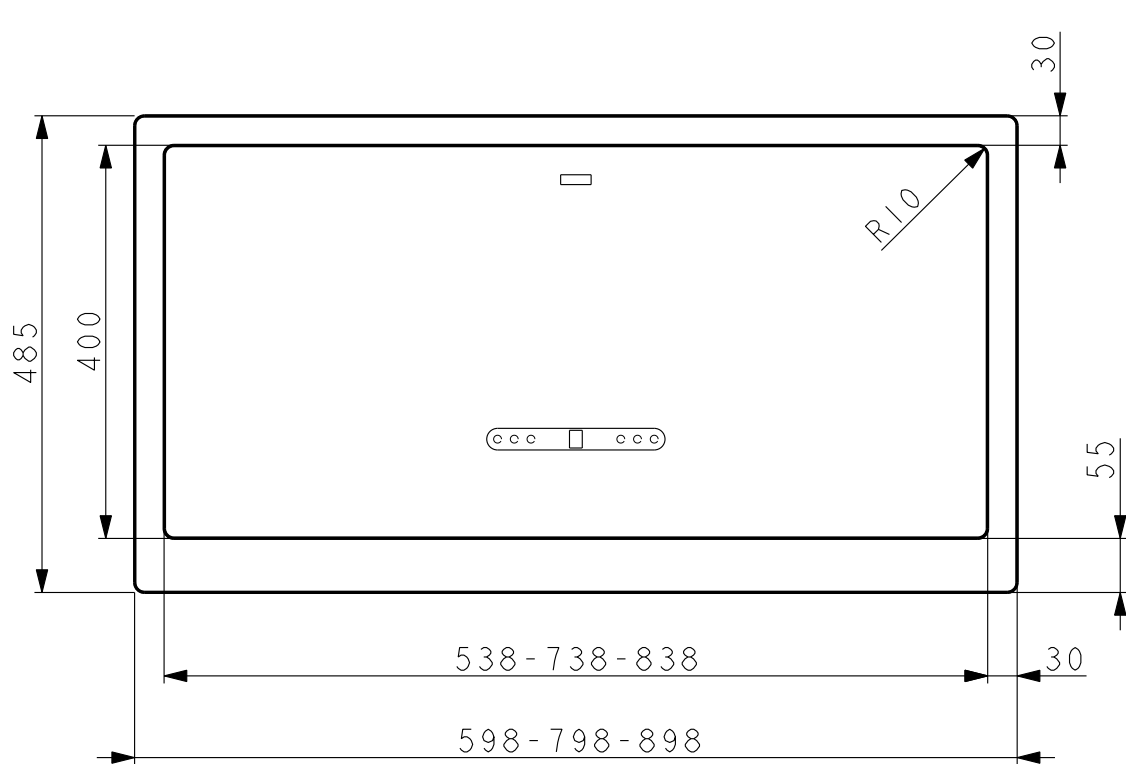

Created by Perelli, Francesco	
Denomination DIMENSIONAL DRW MARIS FLAT	
Lang EN 	Sheet 1/2
Modif.by	
Approved by Romani, Fabio	
Approval date 05-Sep-2018	
Doc. status Released	
Drawing N. 330042_740	Rev 01

Created by Perelli, Francesco	
Denomination DIMENSIONAL DRW MARIS FLAT	
Lang EN	Sheet 2/2
Modif.by	
Approved by Romani, Fabio	
Approval date 05-Sep-2018	
Doc. status Released	
Drawing N. 330042_740	Rev 01