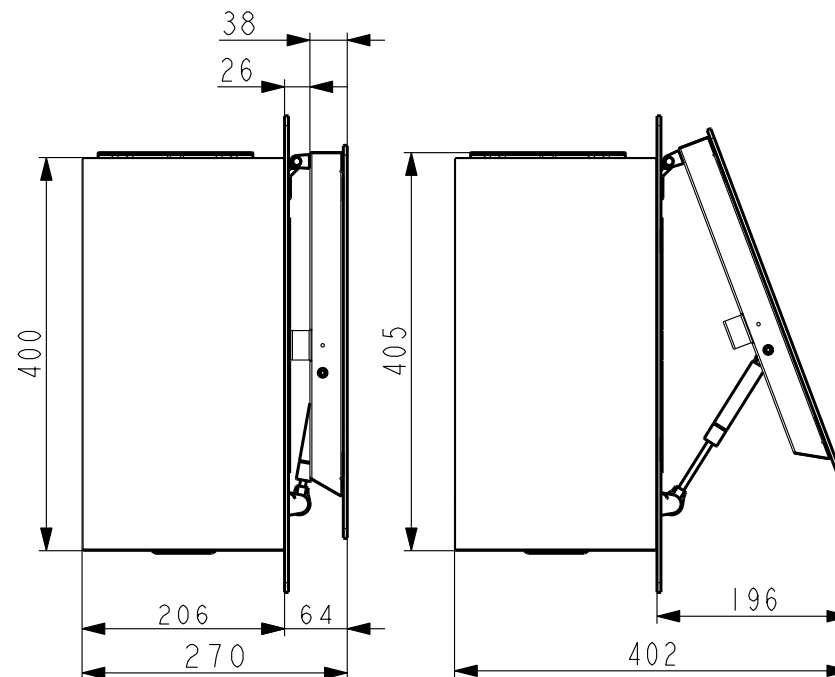

Created by Perelli, Francesco	
Denomination DIMENSIONAL DRW MARIS FLAT	
Lang EN 	Sheet 1/2
Modif.by	
Approved by Romani, Fabio	
Approval date 05-Sep-2018	
Doc. status Released	
Drawing N. 330042_740	Rev 01

Created by Perelli, Francesco	
Denomination DIMENSIONAL DRW MARIS FLAT	
Lang EN	Sheet 2/2
Modif.by	
Approved by Romani, Fabio	
Approval date 05-Sep-2018	
Doc. status Released	
Drawing N. 330042_740	Rev 01