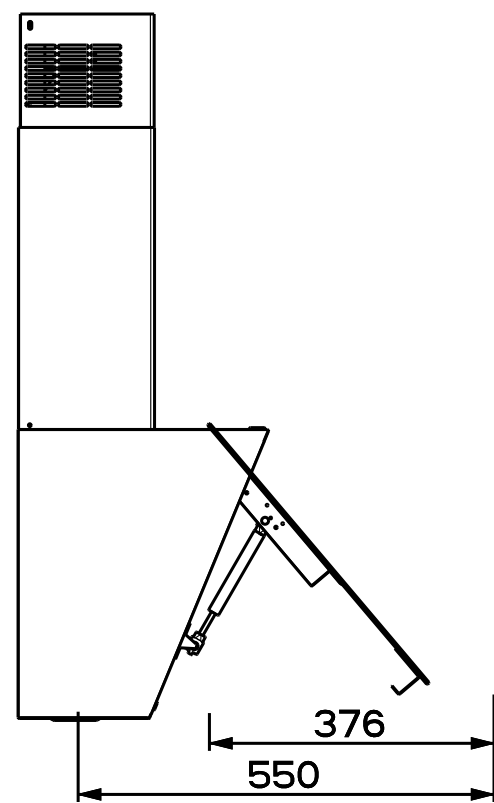

Created by Perelli, Francesco	
Denomination DIMENSIONAL DRAWING FK SMART POLAND	
Lang EN 	Sheet 1/2
Modif.by Gulen, Merih	
Approved by Romani, Fabio	
Approval date 13-Mar-2020	
Doc. status Released	
Drawing N. 47A_913	Rev 04

Created by Perelli, Francesco	
Denomination DIMENSIONAL DRAWING FK SMART POLAND	
Lang EN	Sheet 2/2
Modif.by Gulen, Merih	
Approved by Romani, Fabio	
Approval date 13-Mar-2020	
Doc. status Released	
Drawing N. 47A_913	Rev 04