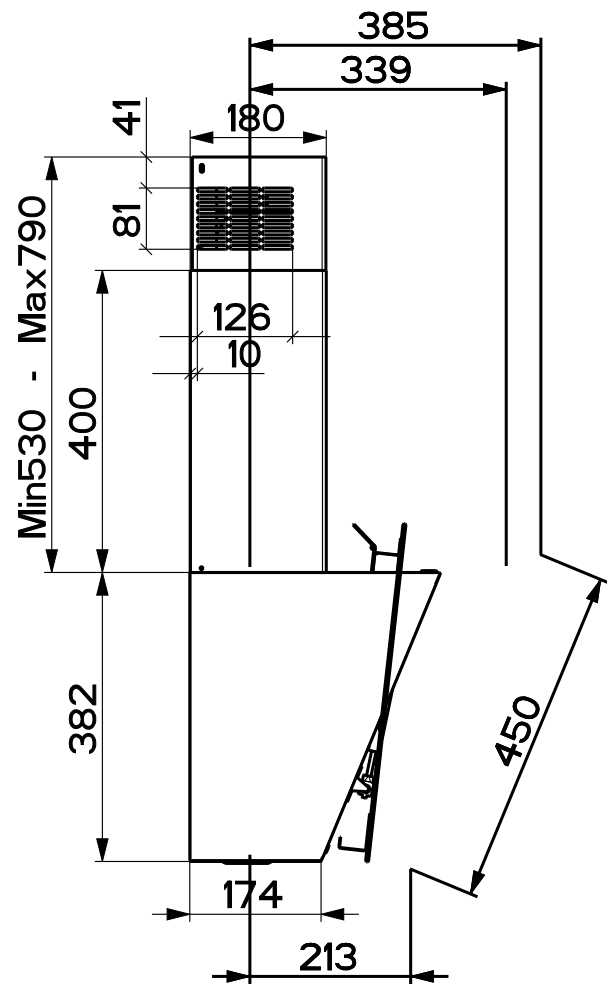

Created by Perelli, Francesco	
Denomination DIMENSIONAL DRAWING FK SMART POLAND	
Lang EN 	Sheet 1/2
Modif.by Gulen, Merih	
Approved by Romani, Fabio	
Approval date 13-Mar-2020	
Doc. status Released	
Drawing N. 47A_913	Rev 04

Created by Perelli, Francesco	
Denomination DIMENSIONAL DRAWING FK SMART POLAND	
Lang EN	Sheet 2/2
Modif.by Gulen, Merih	
Approved by Romani, Fabio	
Approval date 13-Mar-2020	
Doc. status Released	
Drawing N. 47A_913	Rev 04