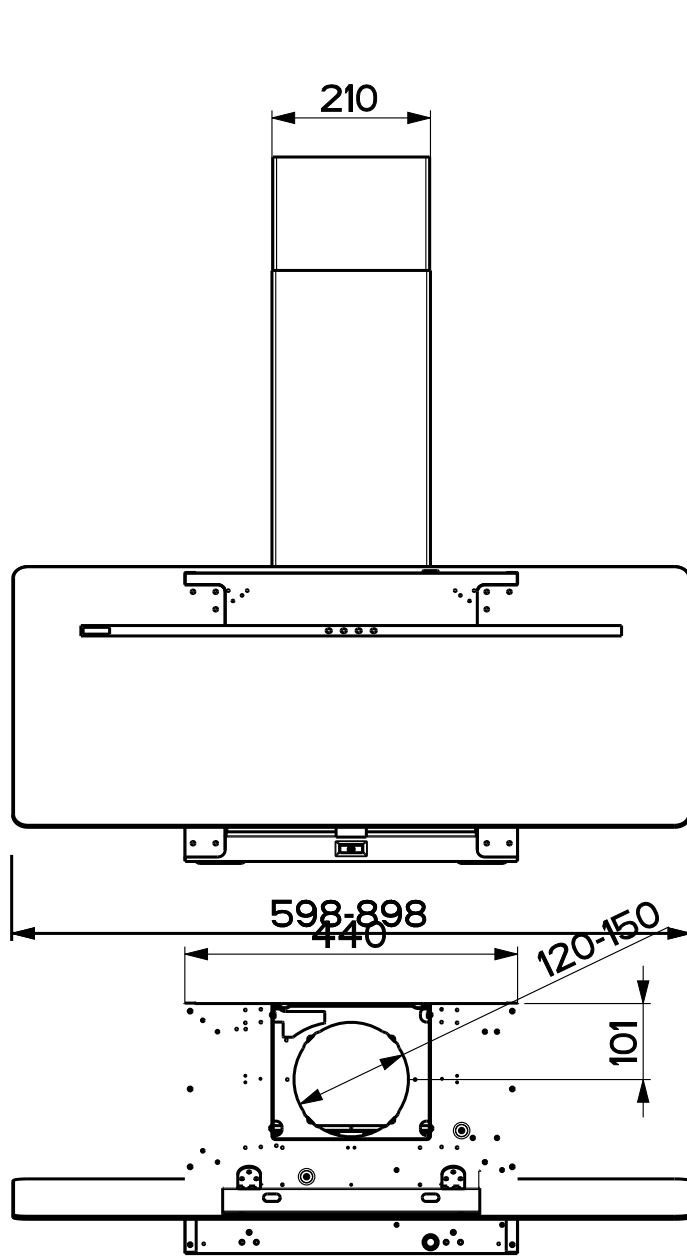

Created by Perelli, Francesco	
Denomination DIMENSIONAL DRAWING FK SMART POLAND	
Lang EN 	Sheet 1/2
Modif.by Gulen, Merih	
Approved by Romani, Fabio	
Approval date 13-Mar-2020	
Doc. status Released	
Drawing N. 47A_913	Rev 04

Created by Perelli, Francesco	
Denomination DIMENSIONAL DRAWING FK SMART POLAND	
Lang EN	Sheet 2/2
Modif.by Gulen, Merih	
Approved by Romani, Fabio	
Approval date 13-Mar-2020	
Doc. status Released	
Drawing N. 47A_913	Rev 04