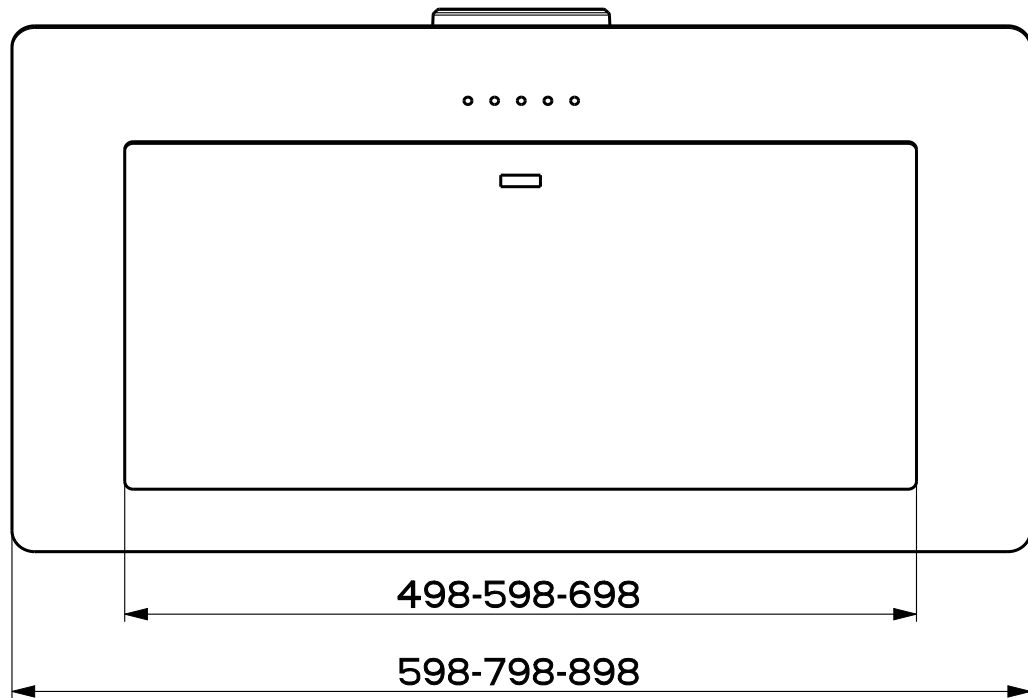

Created by Latini, Francesco	
Denomination DIMENSIONAL DRAWING NEW MARIS	
Lang EN	Sheet 1/2
Modif.by Latini, Francesco	
Approved by Bellucci, Daniele	
Approval date 26-May-2020	
Doc. status Released	
Drawing N. 99A_824	Rev 02

Created by Latini, Francesco	
Denomination DIMENSIONAL DRAWING NEW MARIS	
Lang EN	Sheet 2/2
Modif.by Latini, Francesco	
Approved by Bellucci, Daniele	
Approval date 26-May-2020	
Doc. status Released	
Drawing N. 99A_824	Rev 02