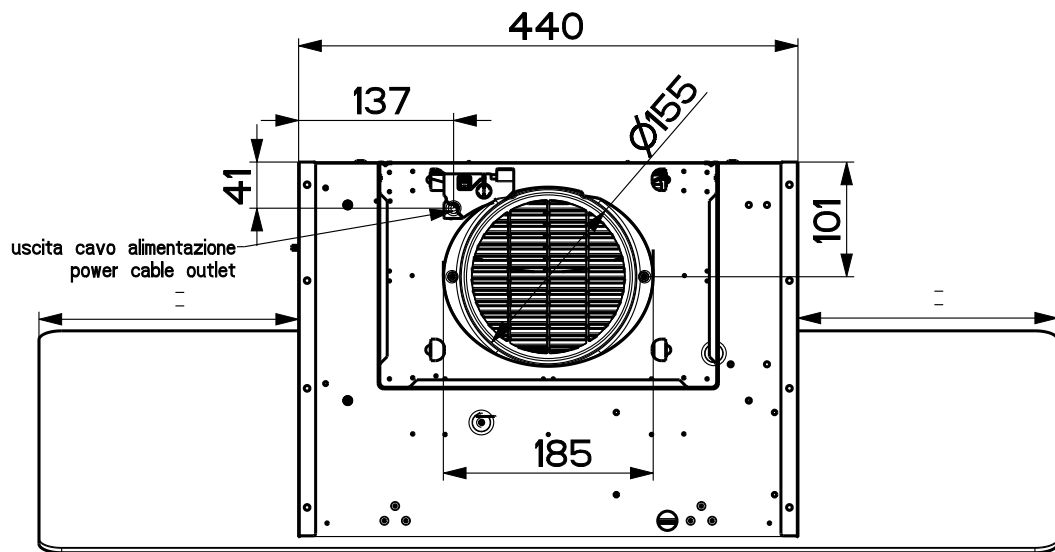

Created by Latini, Francesco	
Denomination DIMENSIONAL DRAWING NEW MARIS	
Lang EN	Sheet 1/2
Modif.by Latini, Francesco	
Approved by Bellucci, Daniele	
Approval date 26-May-2020	
Doc. status Released	
Drawing N. 99A_824	Rev 02

Created by Latini, Francesco	
Denomination DIMENSIONAL DRAWING NEW MARIS	
Lang EN	Sheet 2/2
Modif.by Latini, Francesco	
Approved by Bellucci, Daniele	
Approval date 26-May-2020	
Doc. status Released	
Drawing N. 99A_824	Rev 02