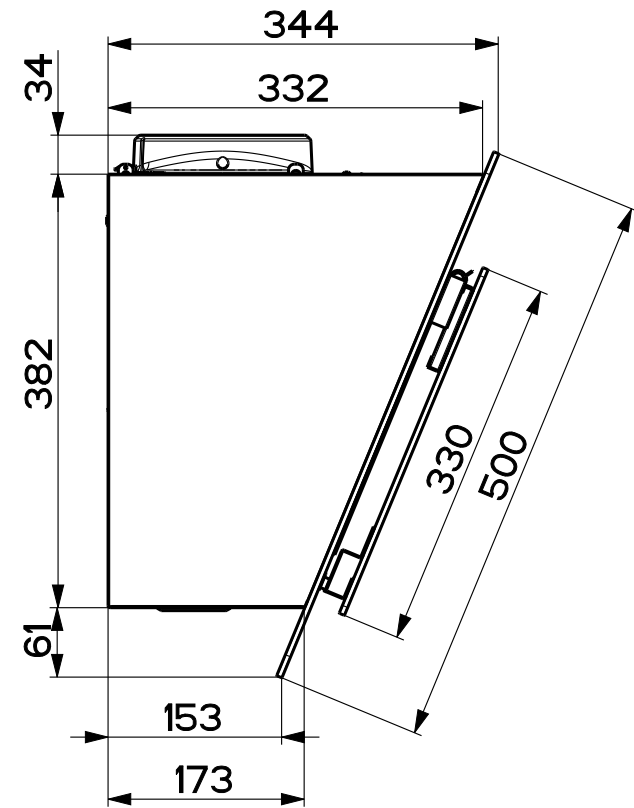

Created by Latini, Francesco	
Denomination DIMENSIONAL DRAWING NEW MARIS	
Lang EN	Sheet 1/2
Modif.by Latini, Francesco	
Approved by Bellucci, Daniele	
Approval date 26-May-2020	
Doc. status Released	
Drawing N. 99A_824	Rev 02

Created by Latini, Francesco	
Denomination DIMENSIONAL DRAWING NEW MARIS	
Lang EN	Sheet 2/2
Modif.by Latini, Francesco	
Approved by Bellucci, Daniele	
Approval date 26-May-2020	
Doc. status Released	
Drawing N. 99A_824	Rev 02