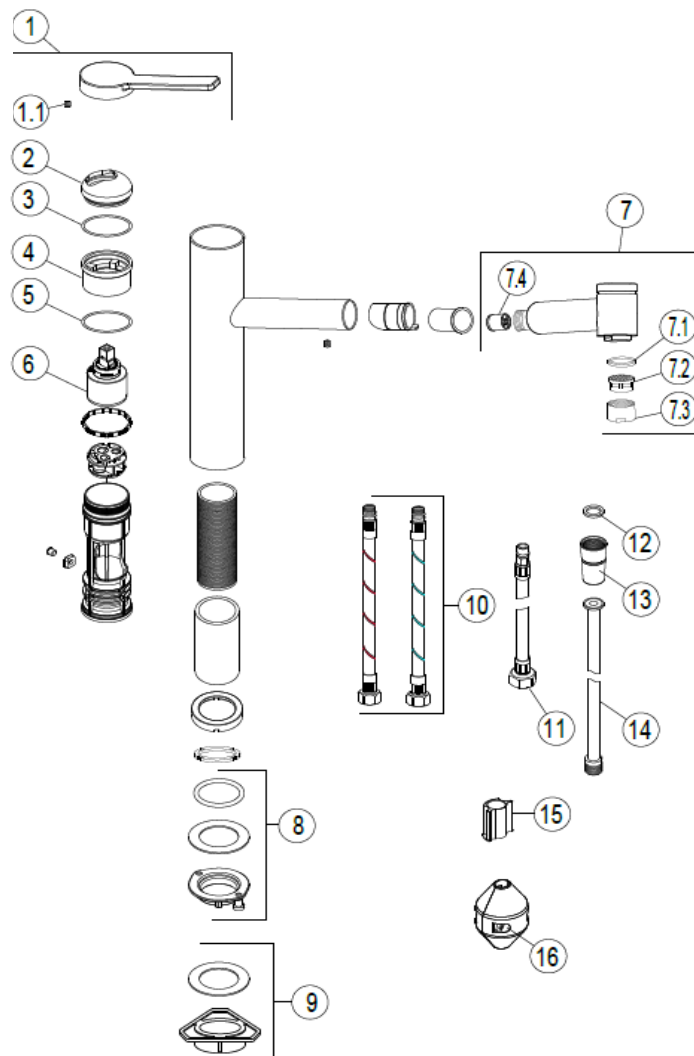

FRANKE

N°	Fun	Description
1	133.0634.381	SP Tap handle mounting assembly (red and
1.1	133.0567.704	SP Tap Screw ssM5*3
2	133.0634.382	SP Tap semi-circular cover (sanding) pea
3	133.0634.383	SP Tap O-ring 38.2*34.65*1.78
4	133.0634.386	SP Tap T11036 gland,
5	133.0634.387	SP Tap O glue: 44.5*39.7*2.4
6	133.0634.388	SP Tap Water saving valve core KN-35AHS
7	133.0634.394	SP Tap Small hammer shower installation
7.1	133.0372.685	SP Tap Taros pull-out Wahser Silicon
7.2	133.0634.398	SP Tap Small hammer shower net nozzle (l
7.3	133.0503.722	SP Tap Atlas Spray aerator shelf M18x1
7.4	133.0599.708	SP Tap Check valve
8	133.0636.953	SP Tap M33X1.5 universal mounting nut as
9	133.0634.389	SP Tap Triangular plastic fixing sleeve
10	133.0634.390	SP Tap Red and blue certified hose 80CMM
11	133.0634.392	SP Tap M10X1 network management 300MM mu
12	133.0372.688	SP Tap Taros pull-out Washer SS
13	133.0372.687	SP Tap Taros pull-out Connector Assembly
14	133.0634.399	SP Tap Anti-winding black nylon pull-out
15	133.0474.796	SP TAP TAROS NOZZLE PPS SS
16	133.0493.949	SP Tap600GWeigt