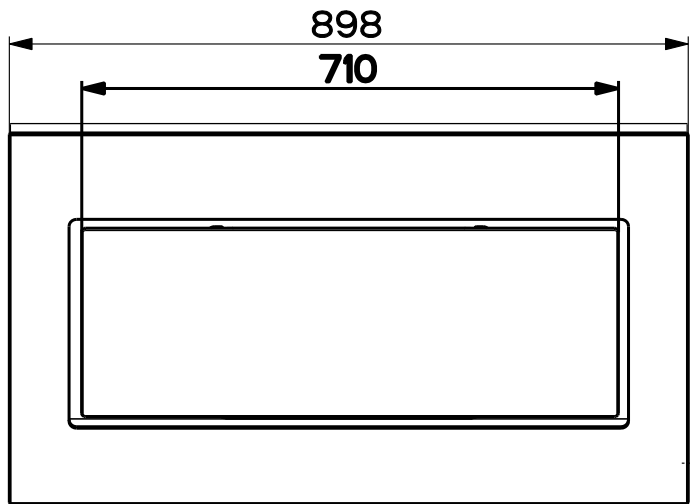

Created by -	
Denomination <b>DIMENSIONAL DRAWING FK FLUSH HIGH</b>	
Lang <b>EN</b>	Sheet <b>1/2</b>
Modif.by	
Approved by <b>Romani, Fabio</b>	
Approval date <b>10-Dec-2015</b>	
Doc. status <b>Released</b>	
Drawing N. <b>47A_874</b>	Rev <b>01</b>

Created by -

Denomination  
**DIMENSIONAL DRAWING FK FLUSH HIGH**

Lang **EN** Sheet **2/2**

Modif.by

Approved by **Romani, Fabio**

Approval date **10-Dec-2015**

Doc. status **Released**

Drawing N. <b>47A_874</b>	Rev <b>01</b>
------------------------------	------------------