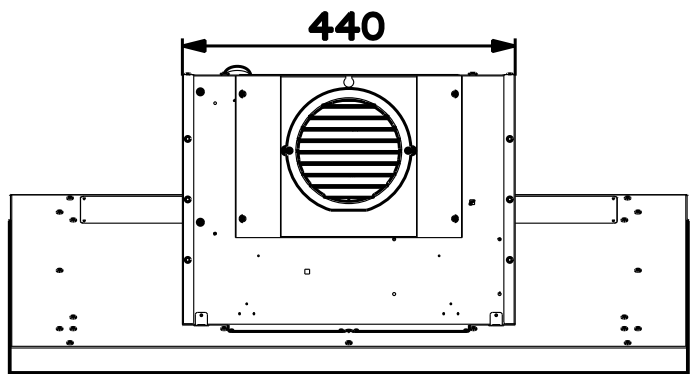

Created by -	
Denomination <b>DIMENSIONAL DRAWING FK FLUSH HIGH</b>	
Lang <b>EN</b>	Sheet <b>1/2</b>
Modif.by	
Approved by <b>Romani, Fabio</b>	
Approval date <b>10-Dec-2015</b>	
Doc. status <b>Released</b>	
Drawing N. <b>47A_874</b>	Rev <b>01</b>

Created by -

Denomination  
**DIMENSIONAL DRAWING FK FLUSH HIGH**

Lang **EN** Sheet **2/2**

Modif.by

Approved by **Romani, Fabio**

Approval date **10-Dec-2015**

Doc. status **Released**

Drawing N. <b>47A_874</b>	Rev <b>01</b>
------------------------------	------------------