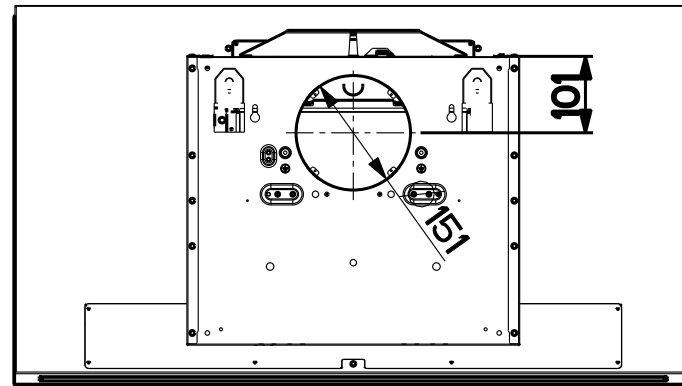

Created by -	
Denomination <b>DIMENSIONAL DRAWING FK FLUSH HIGH</b>	
Lang <b>EN</b>	Sheet <b>1/2</b>
Modif.by	
Approved by <b>Romani, Fabio</b>	
Approval date <b>10-Dec-2015</b>	
Doc. status <b>Released</b>	
Drawing N. <b>47A_874</b>	Rev <b>01</b>

Created by -

Denomination  
**DIMENSIONAL DRAWING FK FLUSH HIGH**

Lang **EN** Sheet **2/2**

Modif.by

Approved by **Romani, Fabio**

Approval date **10-Dec-2015**

Doc. status **Released**

Drawing N. <b>47A_874</b>	Rev <b>01</b>
------------------------------	------------------