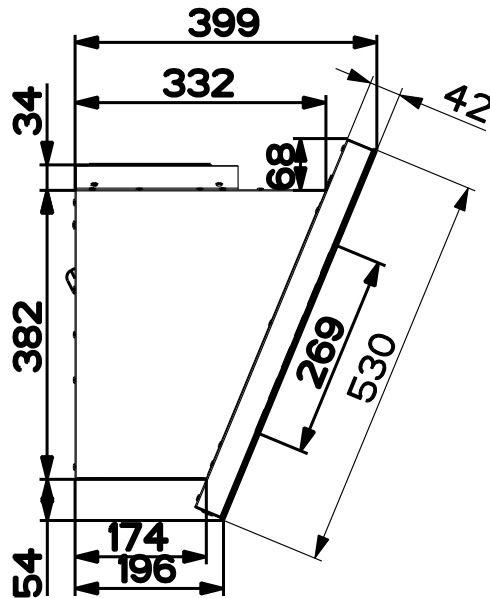

Created by -	
Denomination <b>DIMENSIONAL DRAWING FK FLUSH HIGH</b>	
Lang <b>EN</b>	Sheet <b>1/2</b>
Modif.by	
Approved by <b>Romani, Fabio</b>	
Approval date <b>10-Dec-2015</b>	
Doc. status <b>Released</b>	
Drawing N. <b>47A_874</b>	Rev <b>01</b>

Created by -

Denomination  
**DIMENSIONAL DRAWING FK FLUSH HIGH**

Lang **EN** Sheet **2/2**

Modif.by

Approved by **Romani, Fabio**

Approval date **10-Dec-2015**

Doc. status **Released**

Drawing N. <b>47A_874</b>	Rev <b>01</b>
------------------------------	------------------