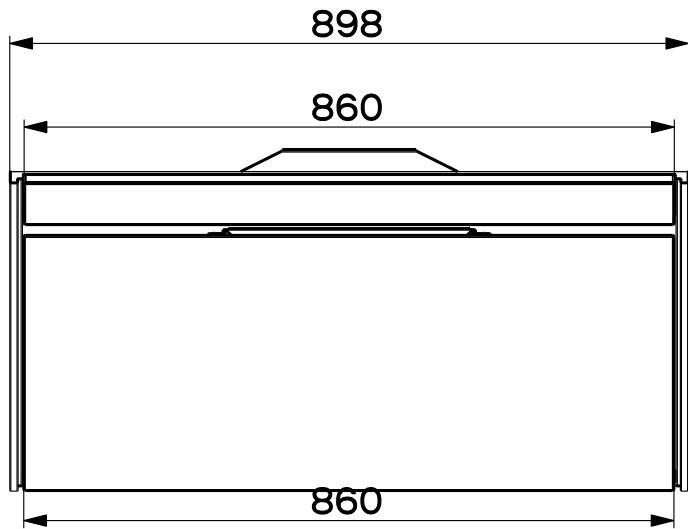

Created by Romani, Fabio	
Denomination DIMENSIONAL DRAWING K90	
Lang EN	Sheet 1/2
Modif.by Solutions	
Approved by Romani, Fabio	
Approval date 07-Oct-2015	
Doc. status Released	
Drawing N. 85A_800	Rev 01

Created by	
Denomination DIMENSIONAL DRAWING K90	
Lang EN	Sheet 2/2
Modif.by	
Approved by Romani, Fabio	
Approval date 07-Oct-2015	
Doc. status Released	
Drawing N. 85A_800	Rev 01