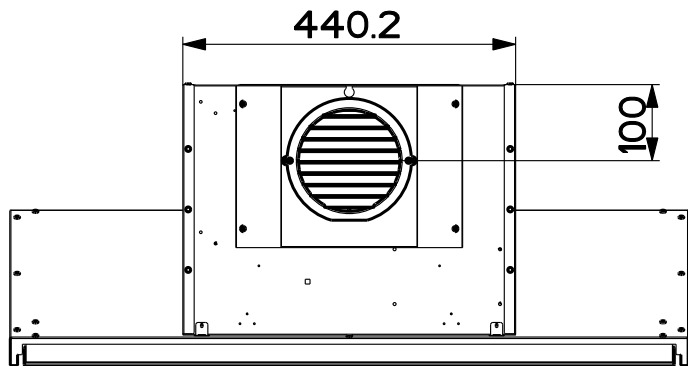

Created by Romani, Fabio	
Denomination DIMENSIONAL DRAWING K90	
Lang EN	Sheet 1/2
Modif.by Solutions	
Approved by Romani, Fabio	
Approval date 07-Oct-2015	
Doc. status Released	
Drawing N. 85A_800	Rev 01

Created by	
Denomination DIMENSIONAL DRAWING K90	
Lang EN	Sheet 2/2
Modif.by	
Approved by Romani, Fabio	
Approval date 07-Oct-2015	
Doc. status Released	
Drawing N. 85A_800	Rev 01