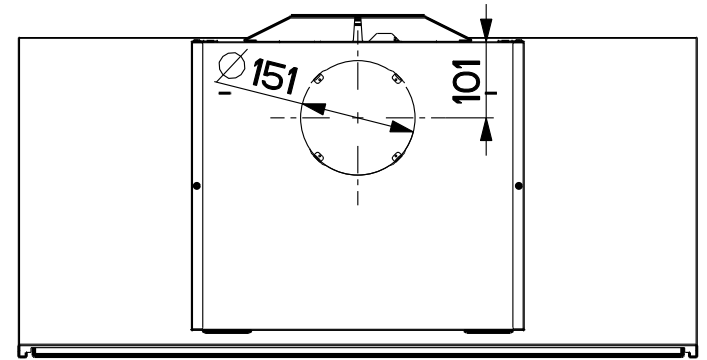

Created by Romani, Fabio	
Denomination DIMENSIONAL DRAWING K90	
Lang EN	Sheet 1/2
Modif.by Solutions	
Approved by Romani, Fabio	
Approval date 07-Oct-2015	
Doc. status Released	
Drawing N. 85A_800	Rev 01

Created by	
Denomination DIMENSIONAL DRAWING K90	
Lang EN	Sheet 2/2
Modif.by	
Approved by Romani, Fabio	
Approval date 07-Oct-2015	
Doc. status Released	
Drawing N. 85A_800	Rev 01