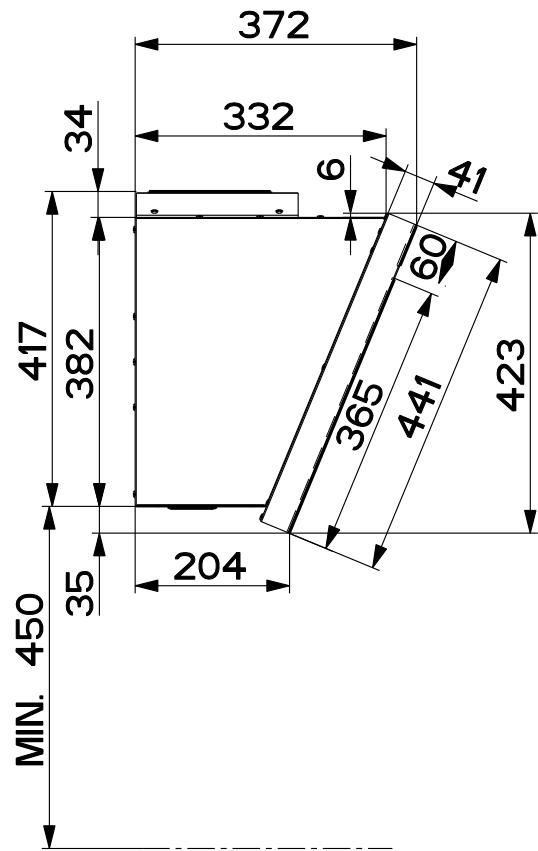

Created by Romani, Fabio	
Denomination DIMENSIONAL DRAWING K90	
Lang EN	Sheet 1/2
Modif.by Solutions	
Approved by Romani, Fabio	
Approval date 07-Oct-2015	
Doc. status Released	
Drawing N. 85A_800	Rev 01

Created by	
Denomination DIMENSIONAL DRAWING K90	
Lang EN	Sheet 2/2
Modif.by	
Approved by Romani, Fabio	
Approval date 07-Oct-2015	
Doc. status Released	
Drawing N. 85A_800	Rev 01