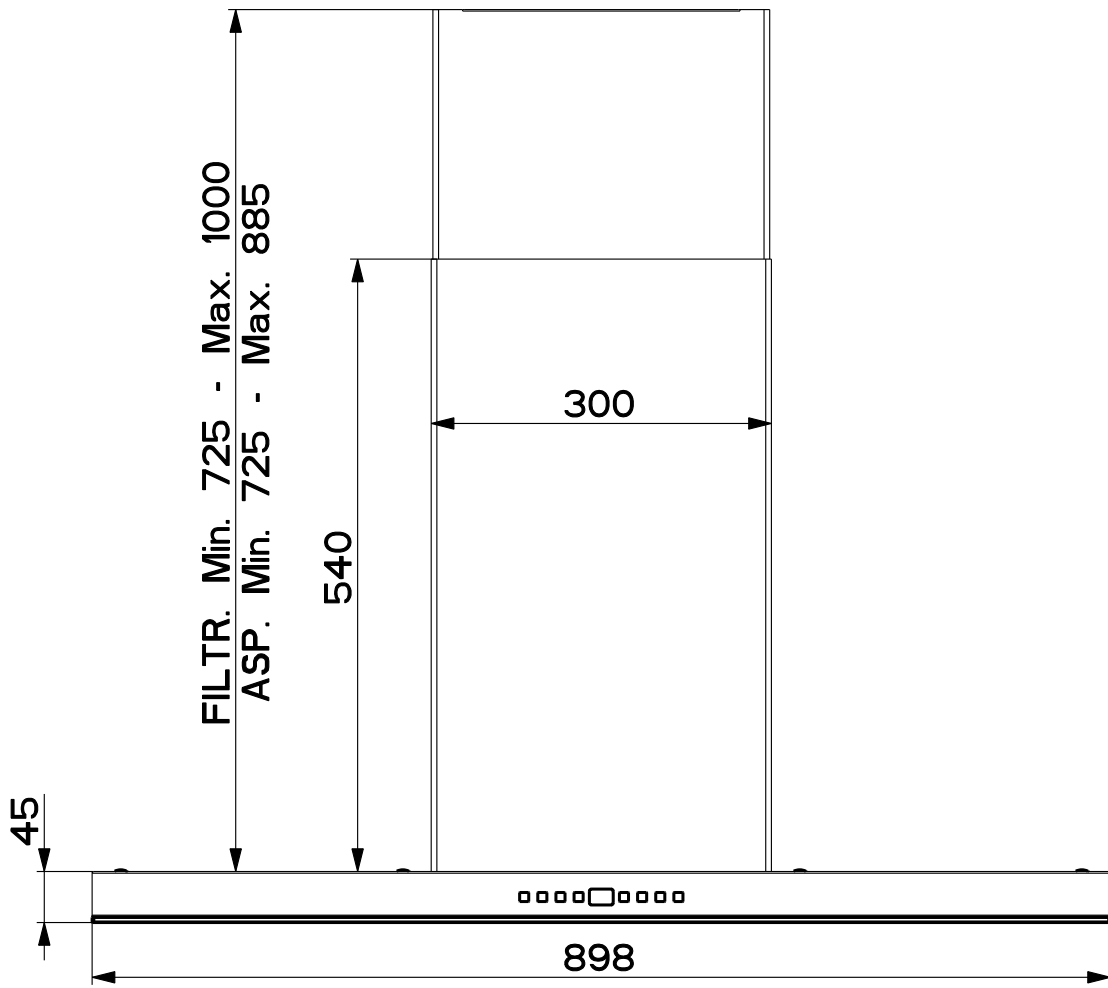

Created by **Palazzi, Walter**

Denomination
DIMENSIONAL DRAWING

Lang **EN** Sheet **1/2**

Modif.by **Bellucci, Daniele**

Approved by

Approval date

Doc. status

Drawing N.
73A_712

Rev
01

Created by Palazzi, Walter	
Denomination DIMENSIONAL DRAWING	
Lang EN 	Sheet 2/2
Modif.by Bellucci, Daniele	
Approved by	
Approval date	
Doc. status	
Drawing N. 73A_712	Rev 01