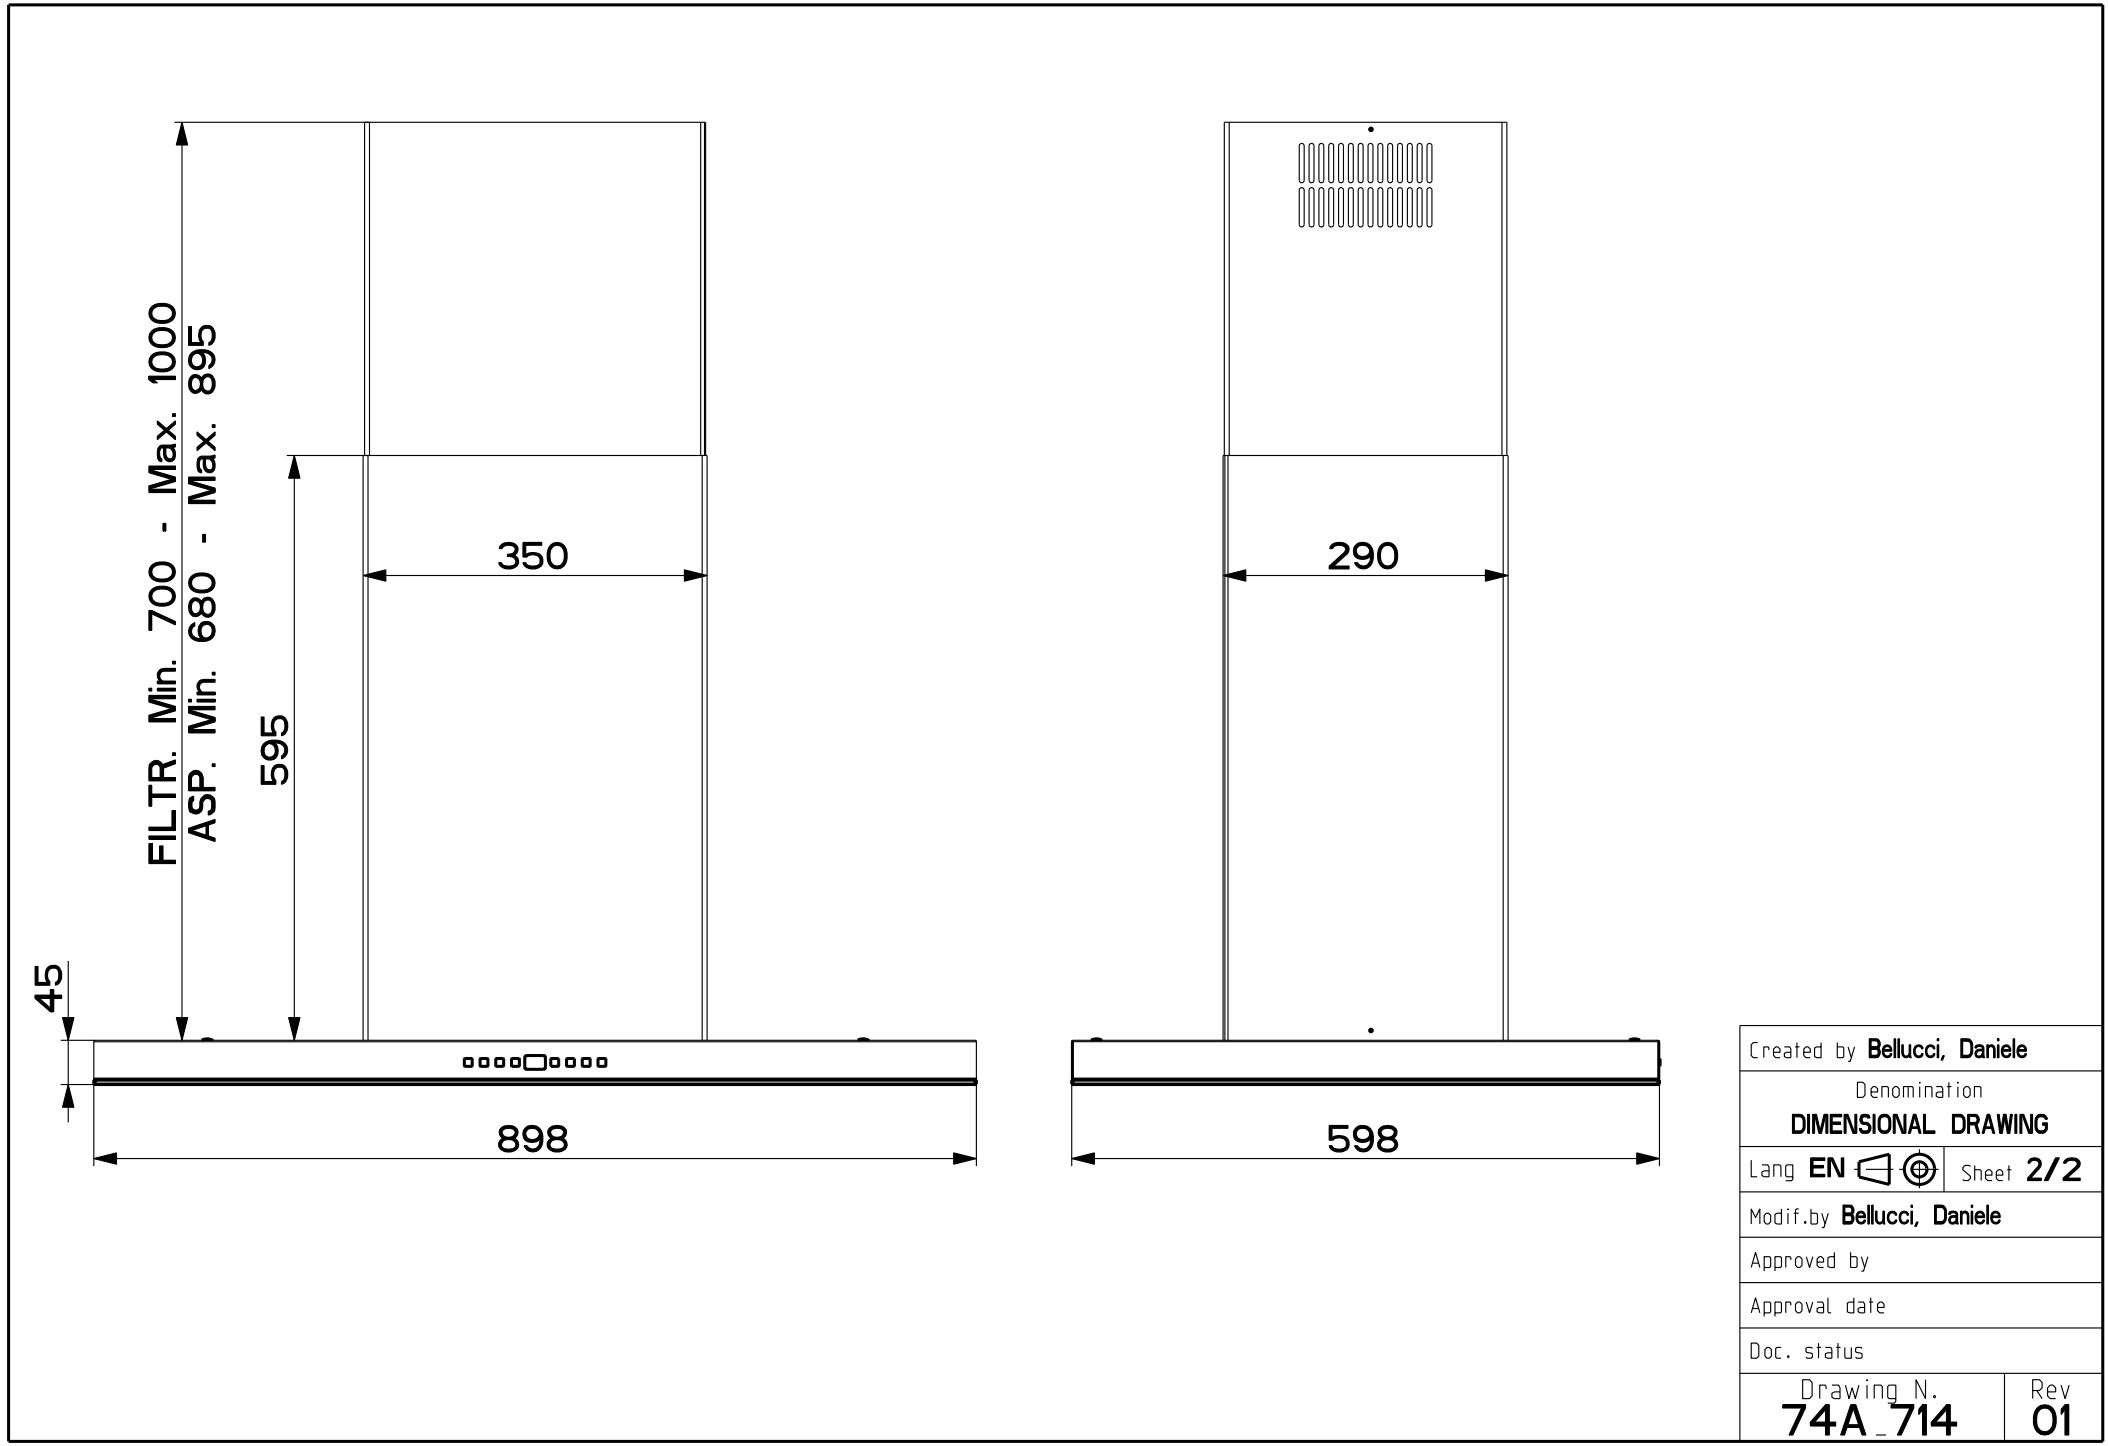

Created by **Bellucci, Daniele**

Denomination
DIMENSIONAL DRAWING

Lang **EN**  Sheet **1/2**

Modif.by **Bellucci, Daniele**

Approved by

Approval date

Doc. status

Drawing N.
74A_714

Rev
01

FILTR. Min. 700 - Max. 1000
 ASP. Min. 680 - Max. 895

45

595

350

898

290

598

Created by Bellucci, Daniele	
Denomination DIMENSIONAL DRAWING	
Lang EN 	Sheet 2/2
Modif.by Bellucci, Daniele	
Approved by	
Approval date	
Doc. status	
Drawing N. 74A_714	Rev 01