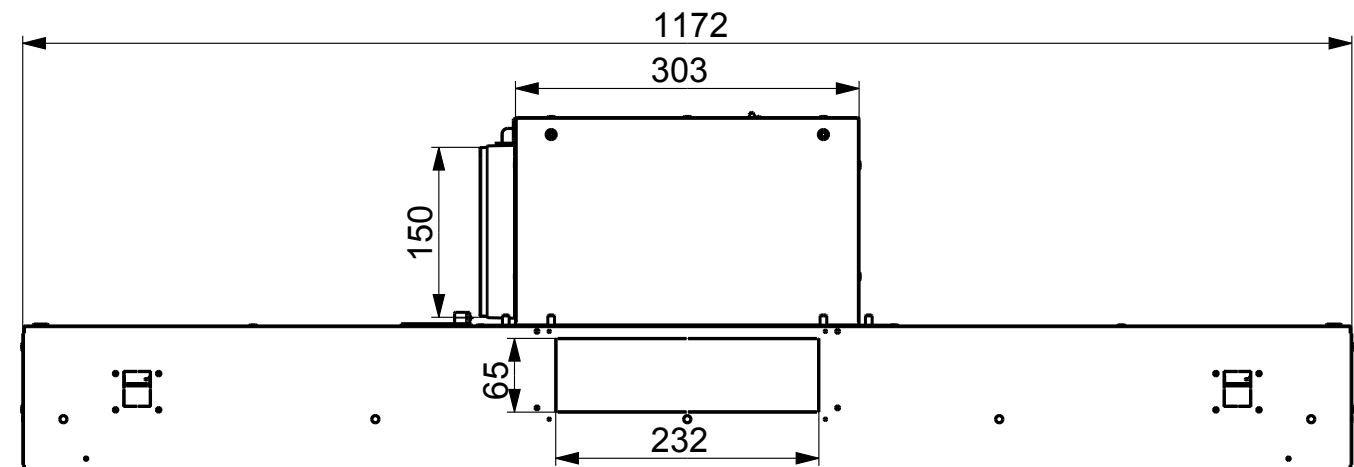

Created by Bellucci, Daniele

Denomination
DIMENSIONAL DRAWING X 120 FRANKE

Lang EN  Sheet 1 / 2

Modif. by -

Approved by

Approval date

Doc. status

Drawing N.
60A 713

Rev
01

Created by Bellucci, Daniele	
Denomination	
DIMENSIONAL DRAWING X 120 FRANKE	
Lang EN	Sheet 2 / 2
Modif.by -	
Approved by	
Approval date	
Doc. status	
Drawing N. 60A 713	Rev 01