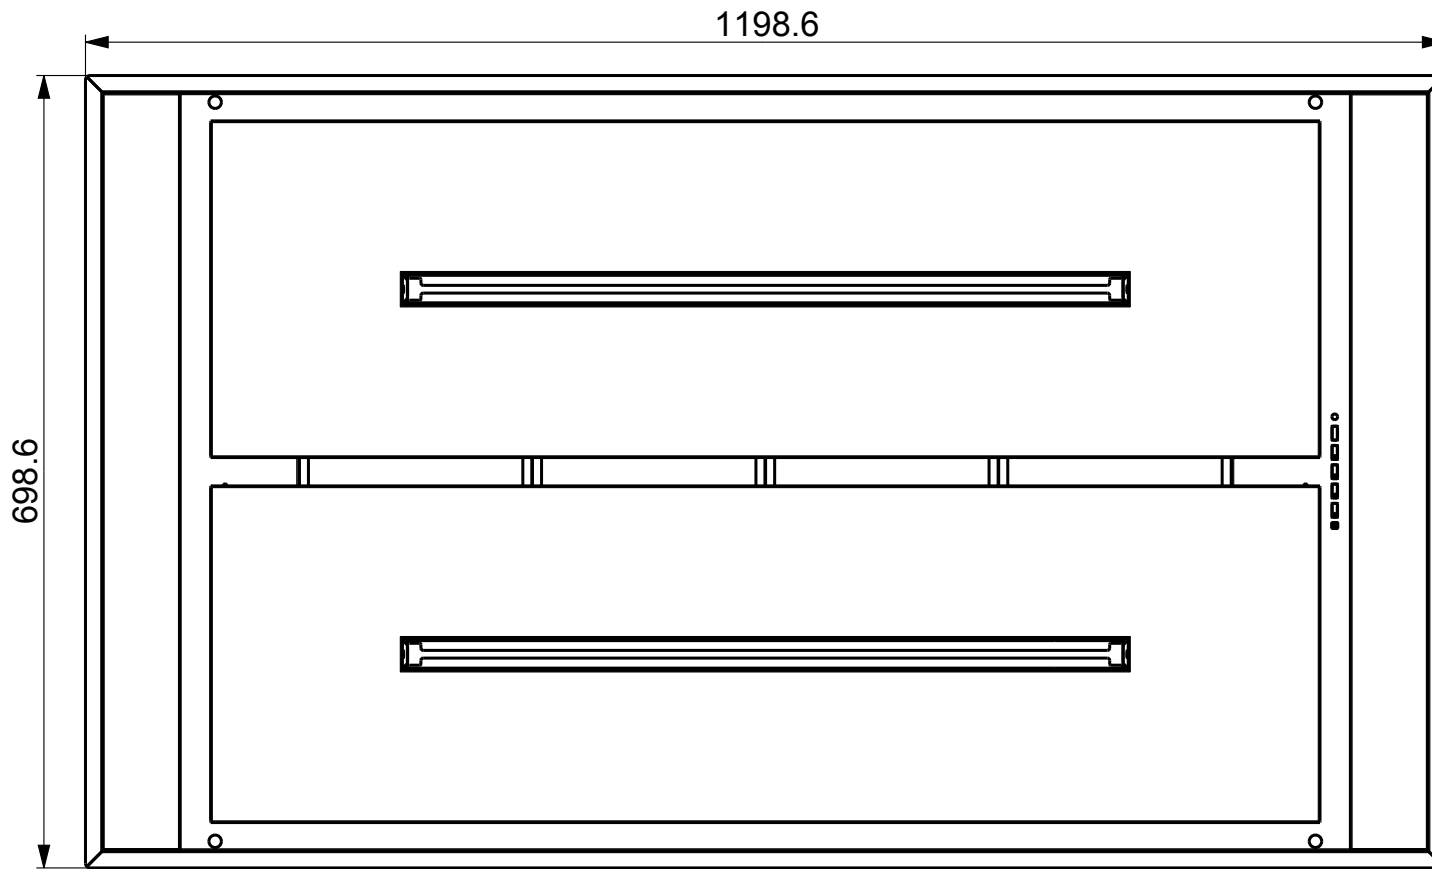

Created by Bellucci, Daniele

Denomination
DIMENSIONAL DRAWING X 120 FRANKE

Lang EN  Sheet 1 / 2

Modif. by -

Approved by

Approval date

Doc. status

Drawing N.
60A 713

Rev
01

Created by Bellucci, Daniele	
Denomination	
DIMENSIONAL DRAWING X 120 FRANKE	
Lang EN	Sheet 2 / 2
Modif.by -	
Approved by	
Approval date	
Doc. status	
Drawing N. 60A 713	Rev 01