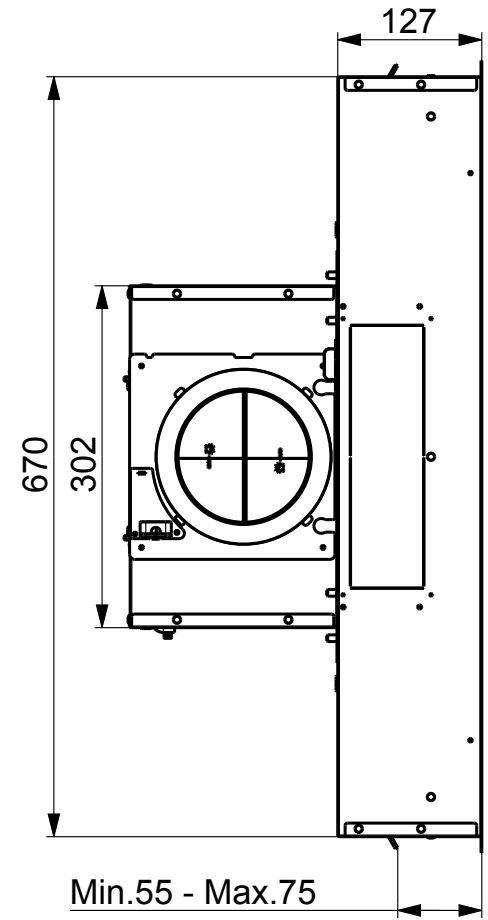

Created by Bellucci, Daniele

Denomination
DIMENSIONAL DRAWING X 120 FRANKE

Lang EN  Sheet 1 / 2

Modif. by -

Approved by

Approval date

Doc. status

Drawing N.
60A 713

Rev
01

Created by Bellucci, Daniele	
Denomination	
DIMENSIONAL DRAWING X 120 FRANKE	
Lang EN	Sheet 2 / 2
Modif.by -	
Approved by	
Approval date	
Doc. status	
Drawing N. 60A 713	Rev 01