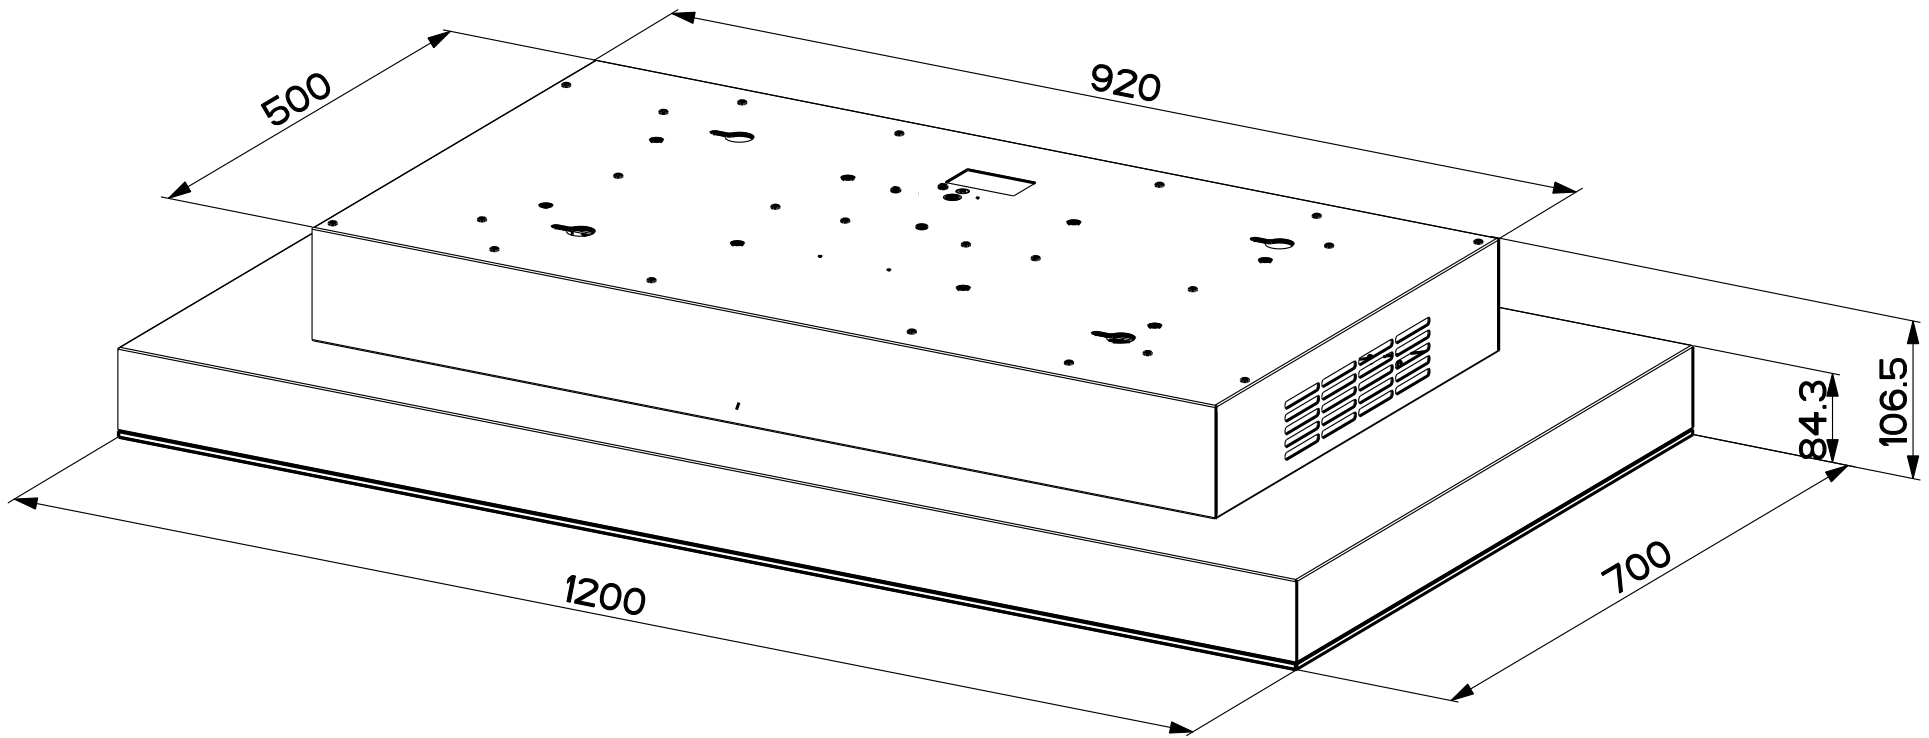

SCALE 1:10

Created by Solutions	
Denomination DIMENSIONAL DRAWING 120X70 2M	
Lang EN 	Sheet 1/2
Modif.by	
Approved by Bellucci, Daniele	
Approval date 06-Oct-2016	
Doc. status Released	
Drawing N. 87A_707	Rev 01

Created by Solutions	
Denomination DIMENSIONAL DRAWING 120X70 2M	
Lang EN 	Sheet 2/2
Modif.by	
Approved by Bellucci, Daniele	
Approval date 06-Oct-2016	
Doc. status Released	
Drawing N. 87A_707	Rev 01