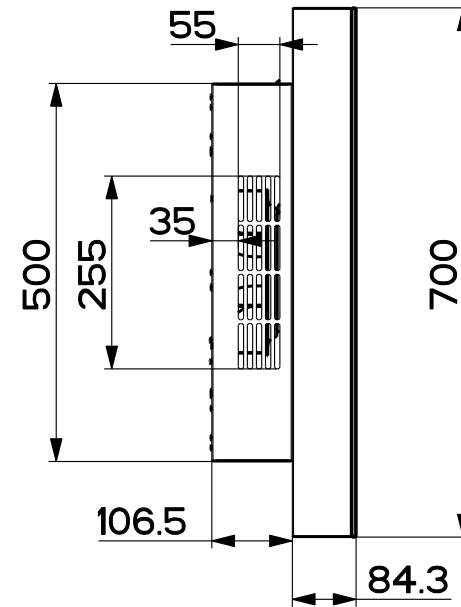

SCALE 1:10

Created by Solutions	
Denomination DIMENSIONAL DRAWING 120X70 2M	
Lang EN 	Sheet 1/2
Modif.by	
Approved by Bellucci, Daniele	
Approval date 06-Oct-2016	
Doc. status Released	
Drawing N. 87A_707	Rev 01

Created by Solutions	
Denomination DIMENSIONAL DRAWING 120X70 2M	
Lang EN 	Sheet 2/2
Modif.by	
Approved by Bellucci, Daniele	
Approval date 06-Oct-2016	
Doc. status Released	
Drawing N. 87A_707	Rev 01