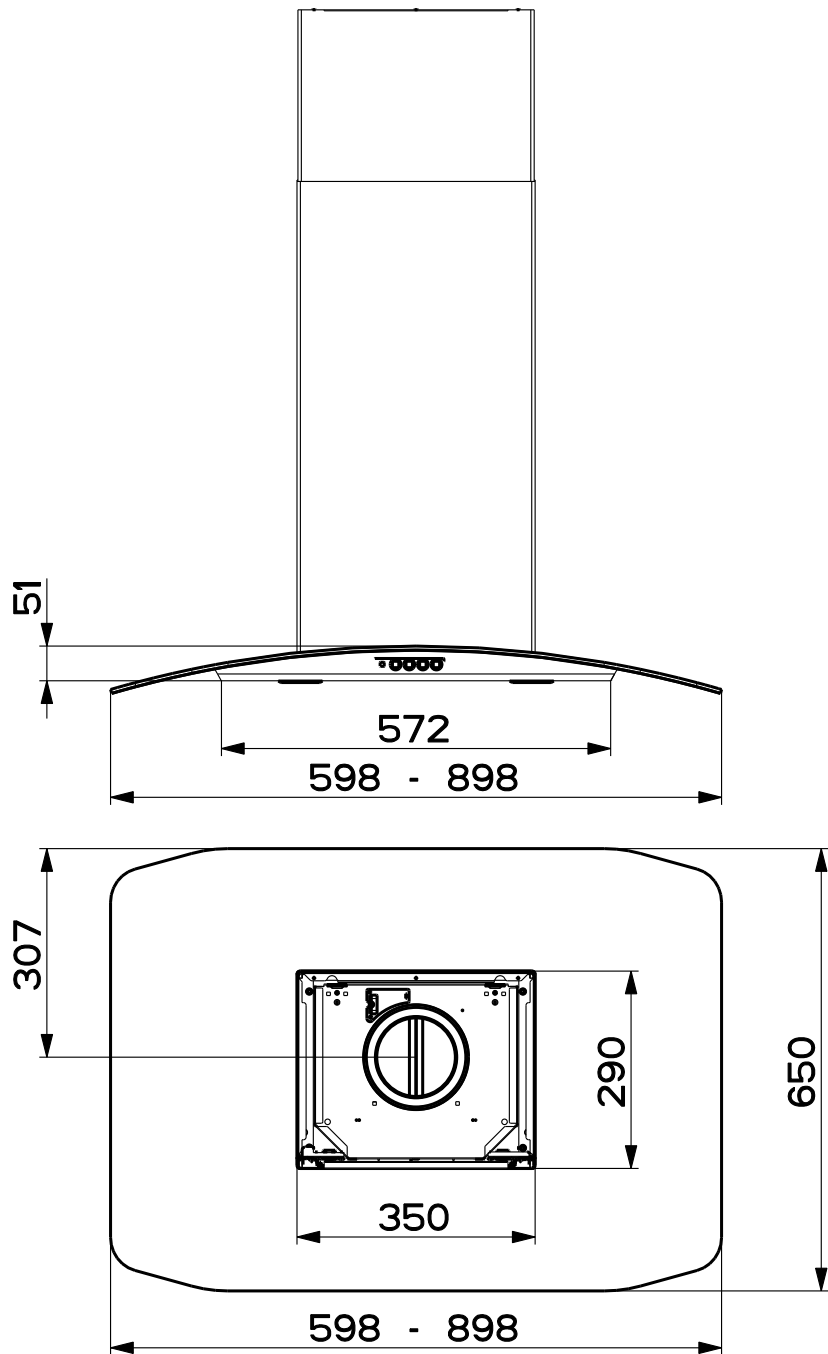

Created by <b>Perelli, Francesco</b>	
Denomination <b>DIMENSIONAL DRW WITH CHIMNEY 60-90</b>	
Lang <b>EN</b>	Sheet <b>1/2</b>
Modif.by <b>KAD3</b>	
Approved by <b>Bellucci, Daniele</b>	
Approval date <b>02-May-2016</b>	
Doc. status <b>Released</b>	
Drawing N. <b>A75_853</b>	Rev <b>01</b>

Created by <b>Perelli, Francesco</b>	
Denomination <b>DIMENSIONAL DRW WITH CHIMNEY 60-90</b>	
Lang <b>EN</b> 	Sheet <b>2/2</b>
Modif.by <b>KAD3</b>	
Approved by <b>Bellucci, Daniele</b>	
Approval date <b>02-May-2016</b>	
Doc. status <b>Released</b>	
Drawing N. <b>A75_853</b>	Rev <b>01</b>