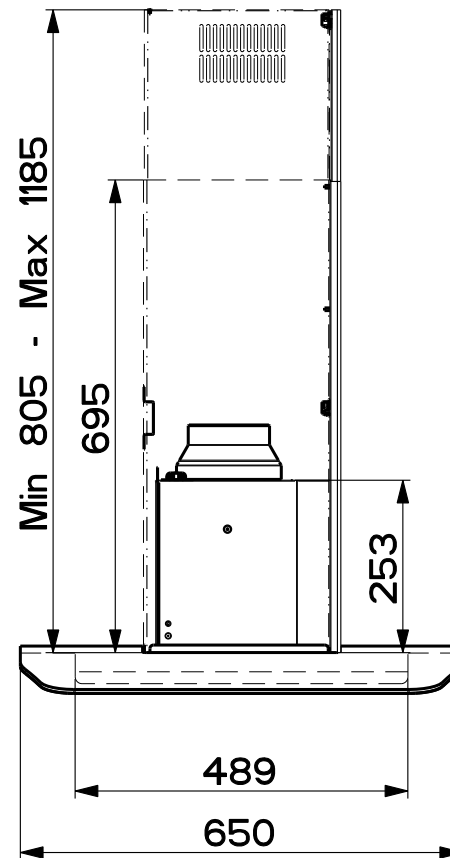

Created by <b>Perelli, Francesco</b>	
Denomination <b>DIMENSIONAL DRW WITH CHIMNEY 60-90</b>	
Lang <b>EN</b>	Sheet <b>1/2</b>
Modif.by <b>KAD3</b>	
Approved by <b>Bellucci, Daniele</b>	
Approval date <b>02-May-2016</b>	
Doc. status <b>Released</b>	
Drawing N. <b>A75_853</b>	Rev <b>01</b>

Created by <b>Perelli, Francesco</b>	
Denomination <b>DIMENSIONAL DRW WITH CHIMNEY 60-90</b>	
Lang <b>EN</b> 	Sheet <b>2/2</b>
Modif.by <b>KAD3</b>	
Approved by <b>Bellucci, Daniele</b>	
Approval date <b>02-May-2016</b>	
Doc. status <b>Released</b>	
Drawing N. <b>A75_853</b>	Rev <b>01</b>